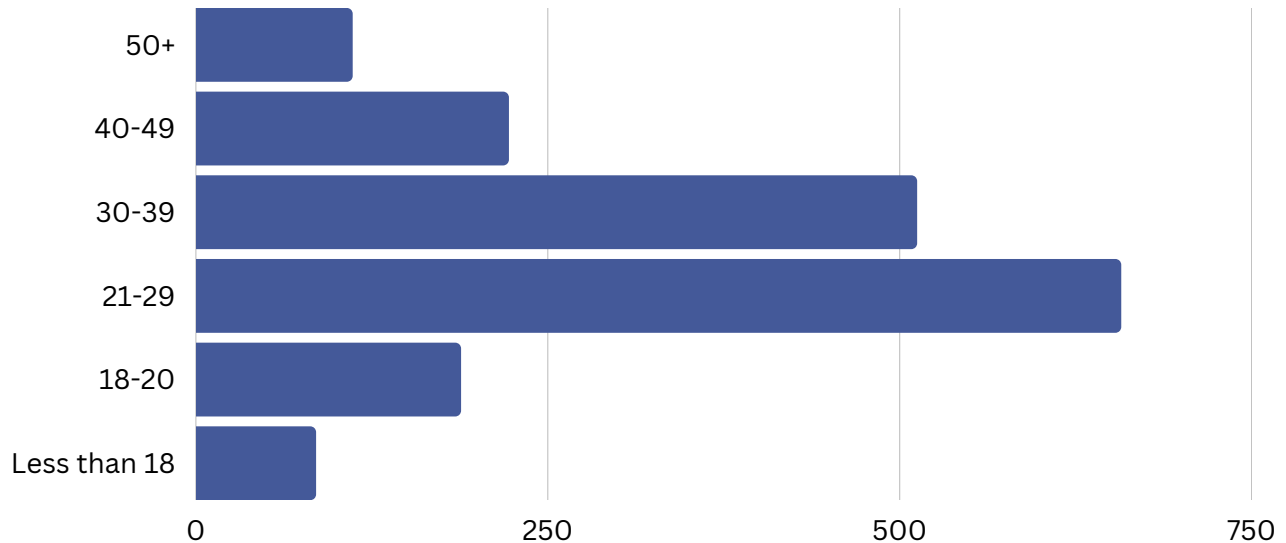

Students Breakdown by Age - JH