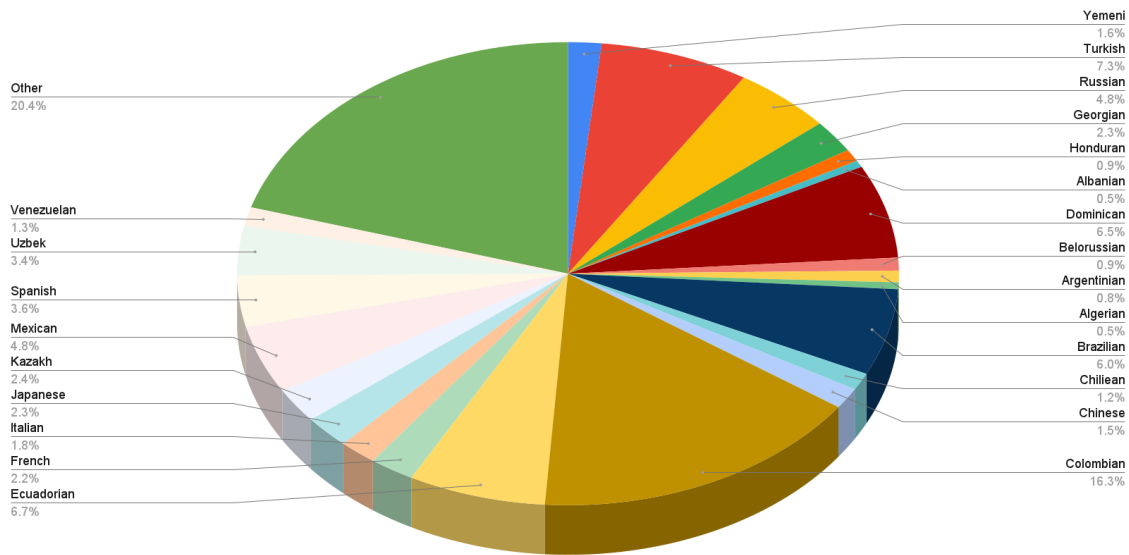

🇯🇵 +43 720116182
🇺🇸 +48 223 988 072

Students Breakdown by Age - UWS

Students Breakdown by Ethnicity - UWS

Student Activity Program

NYLC offers weekly activities where students are either offered discounted admission or free access to various activities, events, or tours. To gain a better idea of the full range of our activities, please see our social media pages: