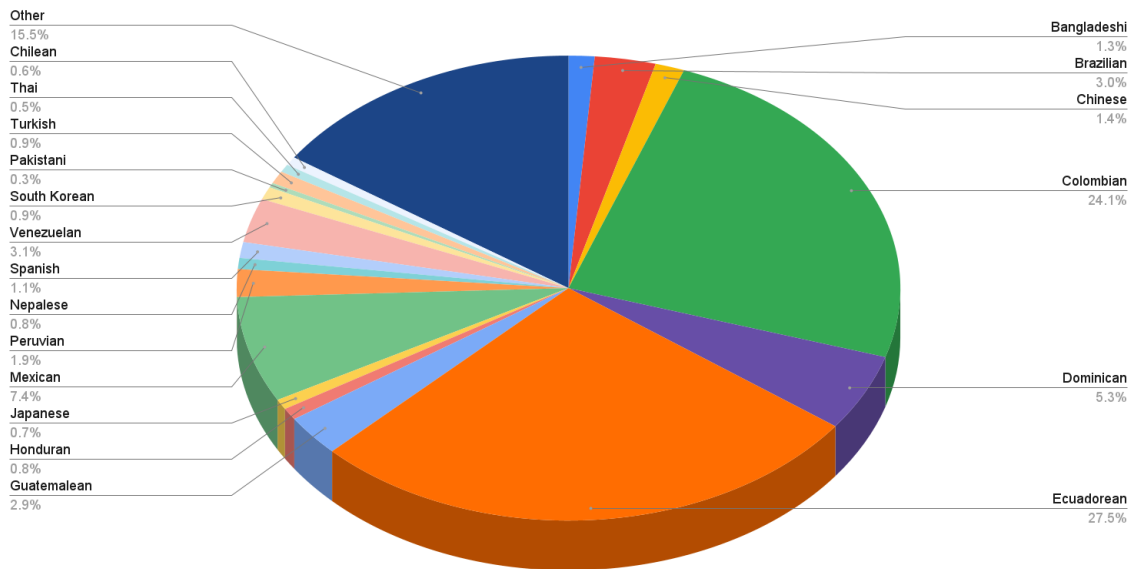

Students Breakdown by Ethnicity - JH

Student Activity Program

NYLC offers weekly activities where students are either offered discounted admission or free access to various activities, events, or tours. To gain a better idea of the full range of our activities, please see our social media pages:

Jackson Heights

- www.facebook.com/ilovenylc
- Instagram: @newyorklanguagecenter
- TikTok: @nylanguagecenter