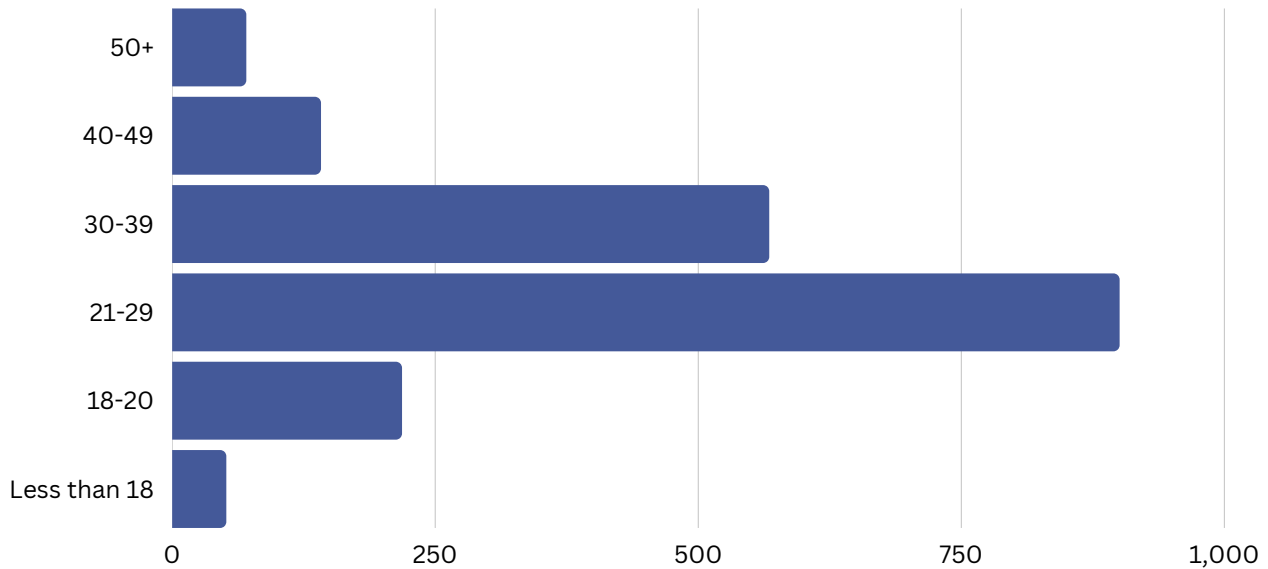

🇯🇵 +43 720116182
🇺🇸 +48 223 988 072

Students Breakdown by Age - UWS

Students Breakdown by Ethnicity - UWS

Student Activity Program

NYLC offers weekly activities where students are either offered discounted admission or free access to various activities, events, or tours. To gain a better idea of the full range of our activities, please see our social media pages: