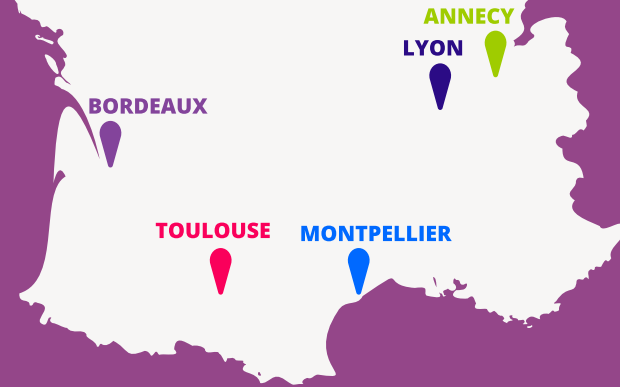

 +55 213 958 08 76

 +86 19816218990

OUR CENTRES

Learn French with us this summer!

Choose your school for this summer!

OUR DESTINATIONS

MONTPELLIER

LSF-IEF MONTPELLIER

«Montpellier, on the shores of the Mediterranean sea»

LYON BLEU INTERNATIONAL

«Lyon, the little Paris»

BORDEAUX

NEWDEAL INSTITUT DE FRANÇAIS

«Bordeaux, right on the Atlantic coast»

TOULOUSE

LANGUE ONZE TOULOUSE