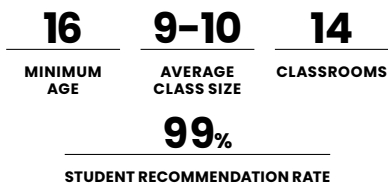

QUICK FACTS

- Bright modern classrooms
- Located in the historic Gaslamp Quarter
- Walking distance to the charming Little Italy District
- Surrounded by public transport options

- Academic support
- Social space
- Study centre
- Social programmes
- Computer access
- Wi-Fi
- Pathway program counselling
- ✓ Homestay
  ✓ Residence
- Interactive whiteboards
- Access to microwave

KEY FIGURES