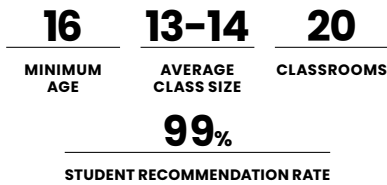

QUICK FACTS

- Bright modern classrooms
- Old City Hall, The Art Gallery, Eaton Centre, and The Path (underground) are just minutes away
- Walking distance to the CNTower, and Rogers Centre & Scotiabank Arena (where the Blue Jays, Raptors, Maple Leafs and Concert Venues perform)
- DLI Toronto: 019376112172

- Academic support
- Social space
- Study centre
- Social programmes
- Computer access
- Wi-Fi
- Pathway program counselling
- ✓ Homestay
  ✓ Residence
- Interactive whiteboards
- Access to microwave

KEY FIGURES