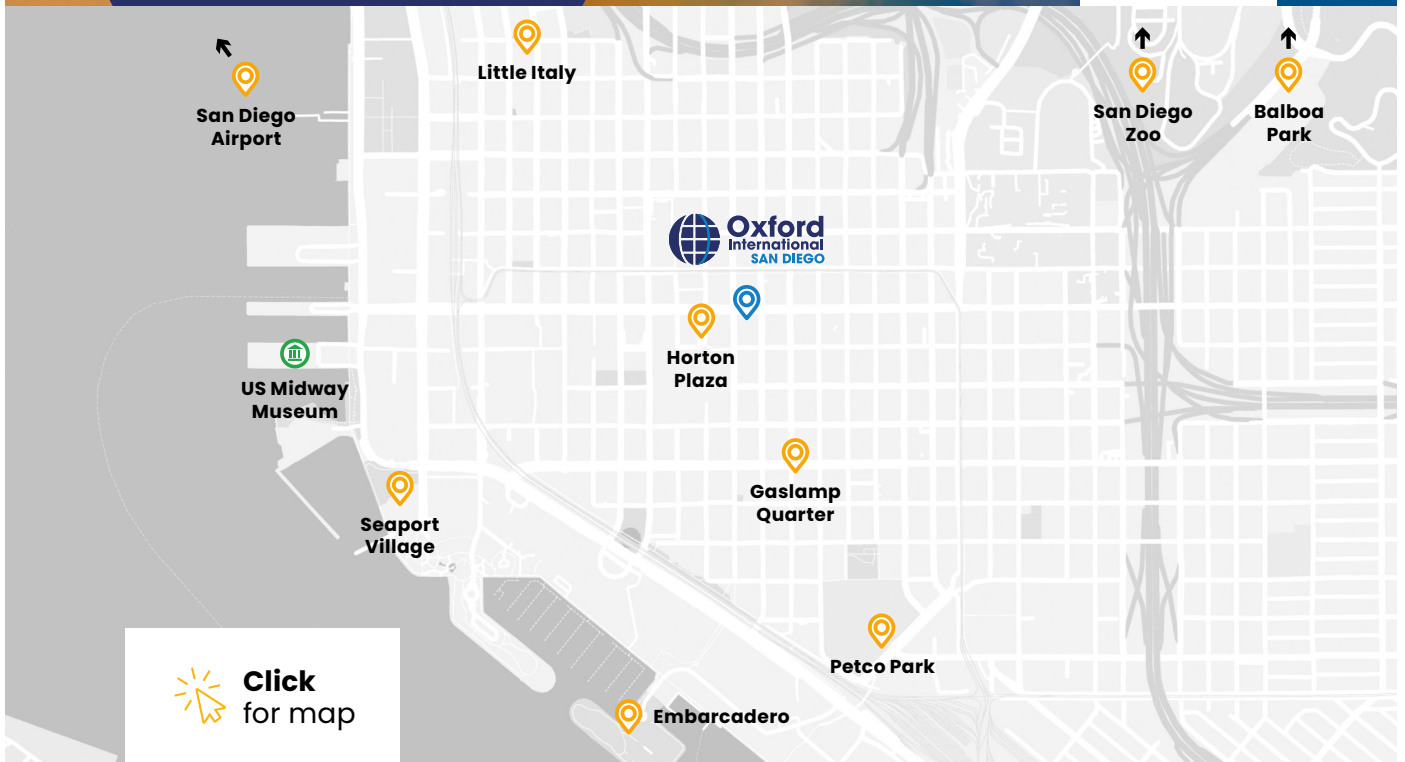

# San Diego

Study in the historic heart of this vibrant and exciting Californian coastal city.

With beautiful beaches, world famous attractions and a sunny climate all year round, San Diego is the perfect choice for students who enjoy the outdoor lifestyle. Our school is located in the historic Gaslamp Quarter – well within walking distance to the waterfront as well as many options for shopping, cinema, food and drink.

### Sample activities

- San Diego Zoo
- Balboa Park
- Beach Activities
- Sea World
- Midway Aircraft Carrier Museum
- Professional Baseball Games featuring the San Diego Padres

San Diego Bay

Click for map