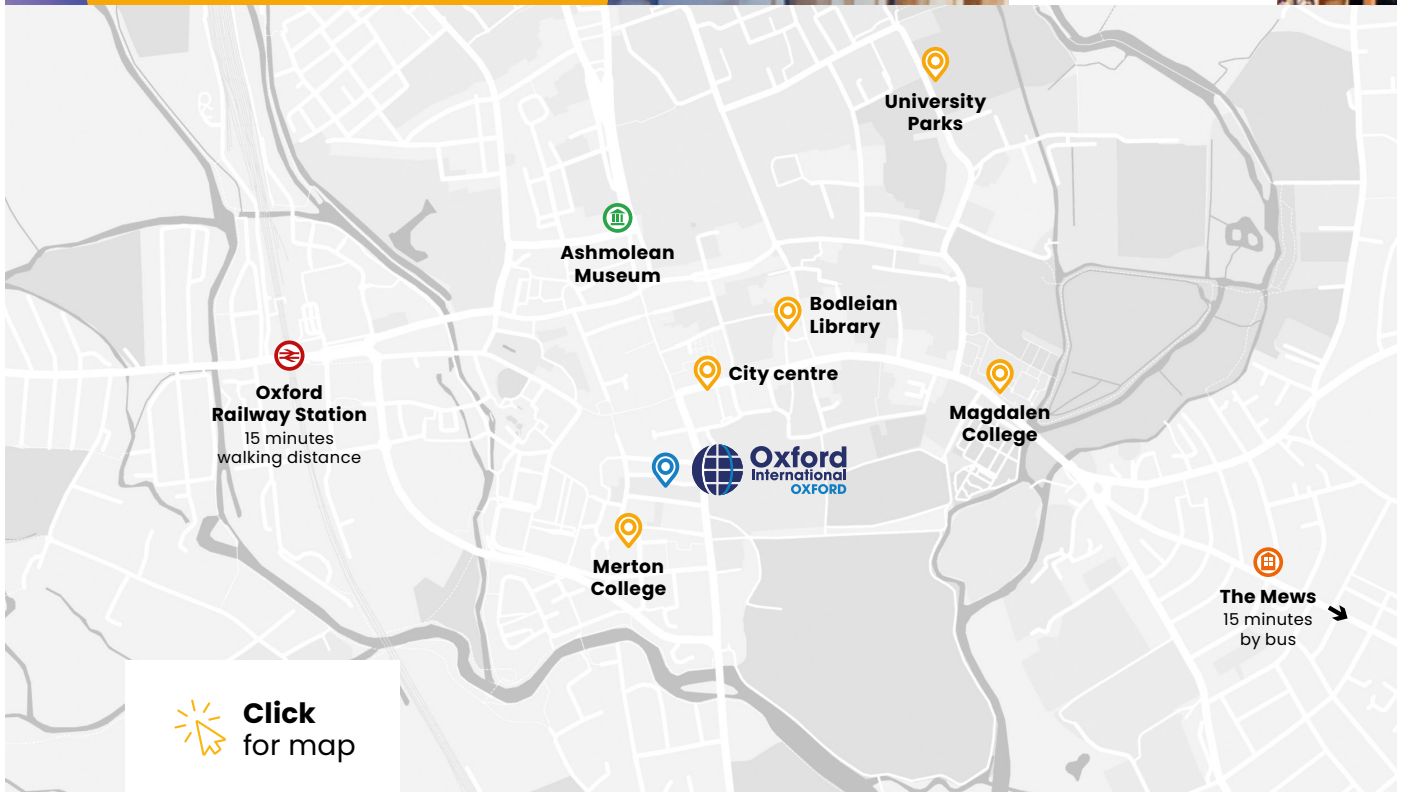

There are many other attractions in Greenwich – the O2 arena hosts concerts and large events, with an IMAX cinema and shopping outlet also on location. For those looking for that perfect Instagram pic, you can take a ride on The Emirates Air Line, or strike a pose next to the Prime Meridian Line next to Greenwich Observatory.

# Oxford

**Become inspired in this historic city of learning.**

Known as the 'City of Dreaming Spires', Oxford is one of the most beautiful and remarkable cities in England. Full of history and stunning architecture this city has inspired students for centuries. Home to the oldest university in the English-speaking world, Oxford city has become a hub for the best and brightest and our language school is proudly positioned right in the city centre allowing our students to immerse themselves in the culture.

## Sample activities

- Oxford Colleges
- Museums
- Radcliff Camera
- Restaurant & Pub Nights
- Punting

Follow us on Instagram to see what's happening right now:

**@oiegoxford**

Bridge of Sighs, Oxford

 **Click for map**