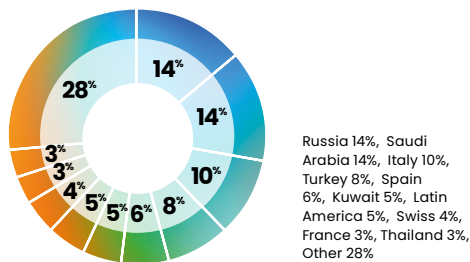

Student nationality