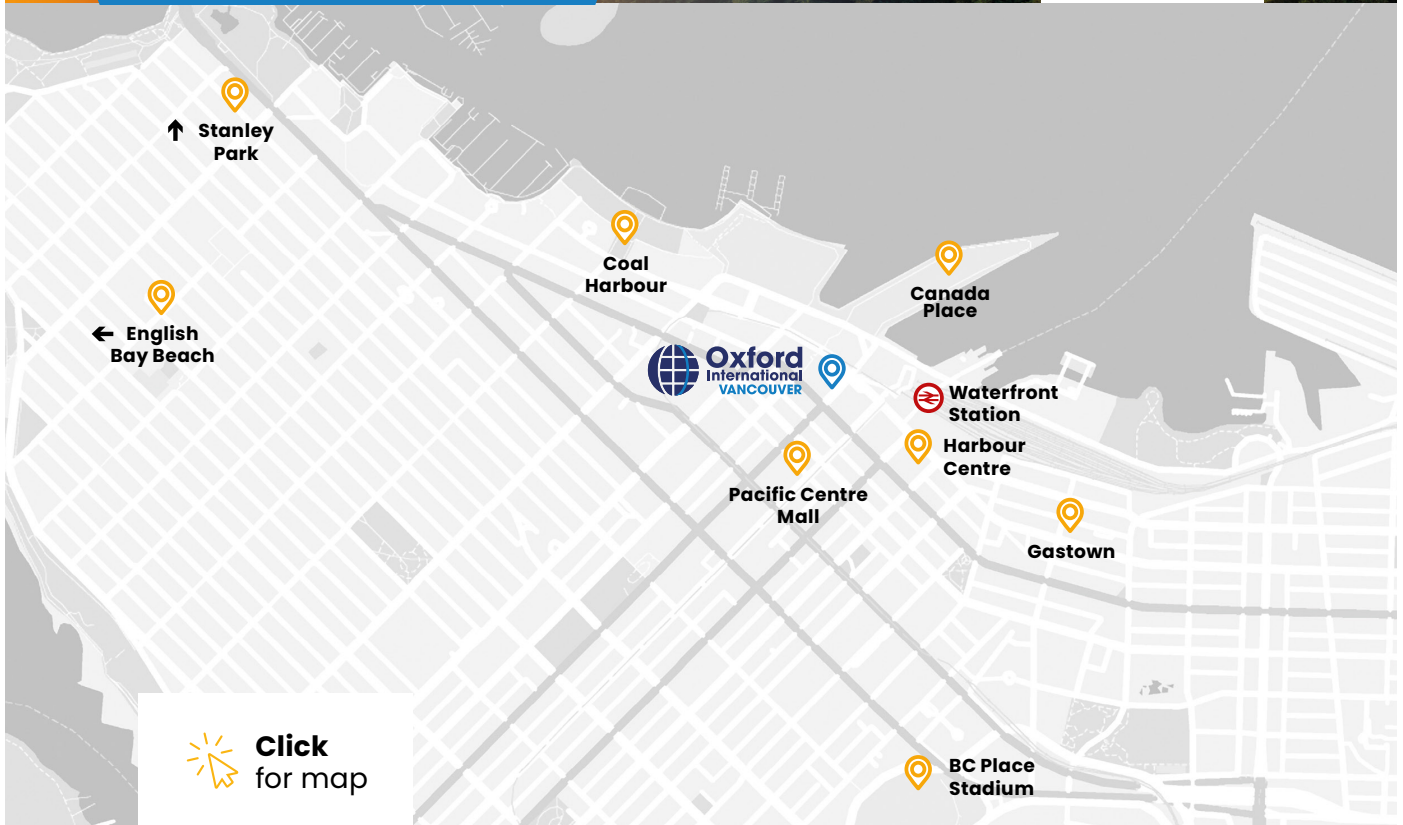

# Vancouver

Study in a modern city surrounded  
by a spectacular natural landscape.

Vancouver is a world-class waterfront city with an impressive skyline – surrounded by snow-capped mountains, lush forests and sandy beaches. Our English language school is located in the heart of downtown Vancouver. The locality has an abundance of shops and restaurants, and students can enjoy spectacular views from nearby Canada Place.

## Sample activities

- Capilano Suspension Bridge
- Grouse Mountain
- Winter Sports
- Kayaking at Deep Cove
- Stanley Park

Vancouver skyline

**LanguageCourse<sup>net</sup>** Book at worldwide lowest price at: