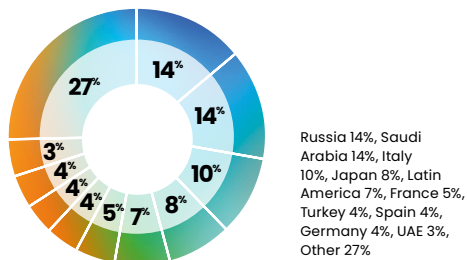

Student nationality