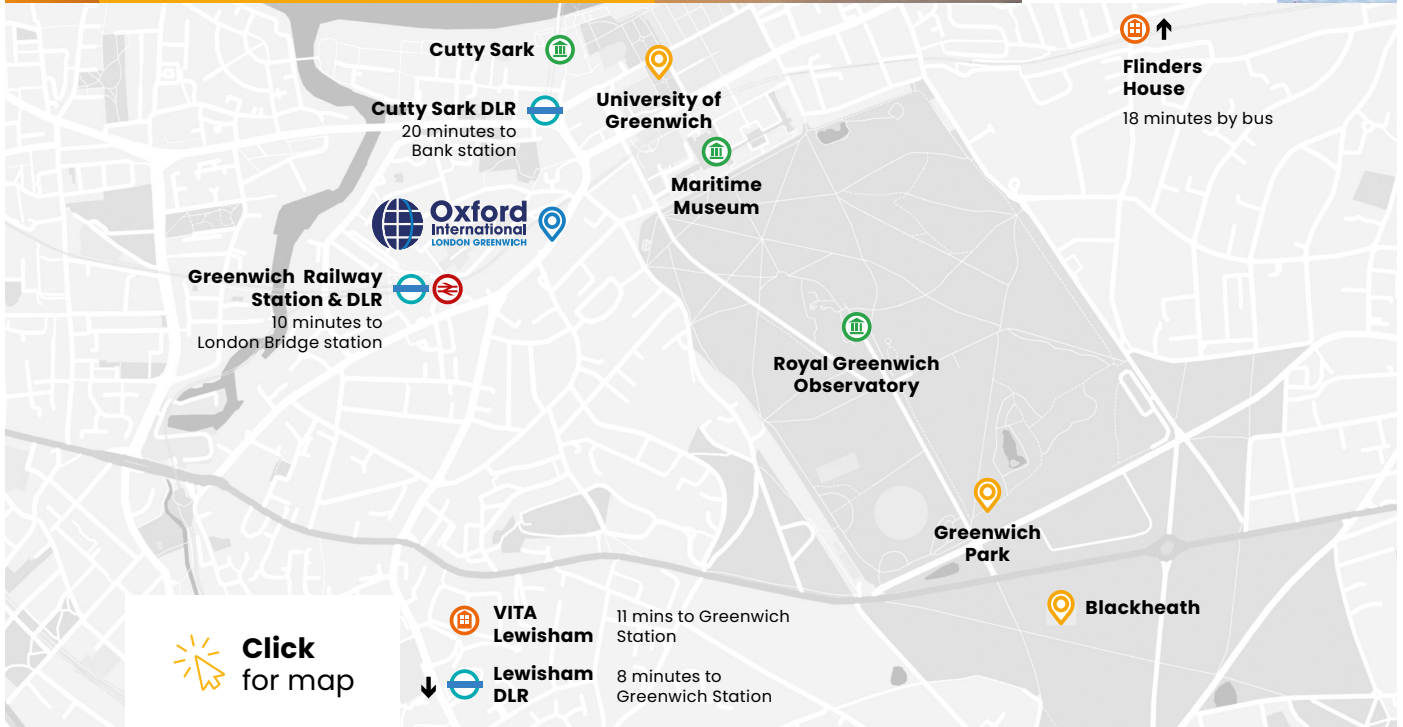

## Study English in the historic and picturesque Royal Borough of Greenwich in London.

Greenwich provides the ultimate blend of London life in one of the most beautiful districts of the city. Just a short walk from the front door of the school you can take a stroll along the River Thames, browse for gifts or buy some lunch at Greenwich market, walk through the grounds of the Naval College, visit Greenwich park and take in beautiful views of the city, or catch a train and be in the centre of London in 15 minutes.

There are many other attractions in Greenwich – the O2 arena hosts concerts and large events, with an IMAX cinema and shopping outlet also on location. For those looking for that perfect Instagram pic, you can take a ride on The Emirates Air Line, or strike a pose next to the Prime Meridian Line next to Greenwich Observatory.

### Sample activities

- Greenwich Observatory
- London Eye
- Tower Bridge Tour
- Paintballing
- Sports
- West End Musicals/ Theatre
- International lunch
- Museum Visits

Tower Bridge, London

**LanguageCourse<sup>net</sup>** Book at worldwide lowest price at:

### QUICK FACTS

- A modern building with bright classrooms and interactive whiteboards
- Social programme with daily events and weekend excursions
- High-speed Wi-Fi available throughout the building
- Located in an area of historic importance
- 5 minute walk to the Royal Observatory & Greenwich Meridian
- Only a 15-minute journey to Central London by public transport
- Vibrant student area with universities and colleges nearby
- London Zone 2