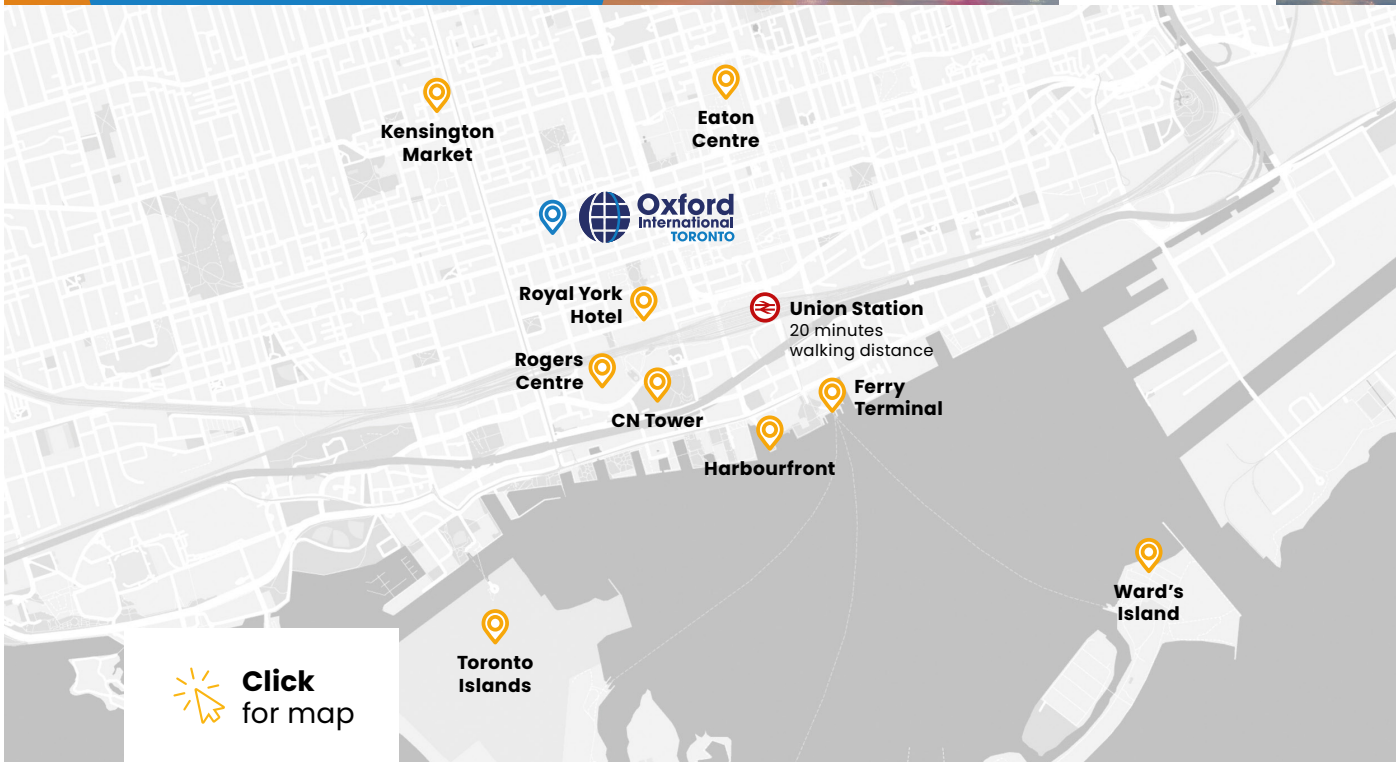

# Toronto

Study in the heart of this dynamic city, surrounded by soaring skyscrapers and quaint historic neighbourhoods.

Toronto has all the exciting attractions of a big city with a small-town feel, charming neighbourhoods and welcoming inhabitants. Our campus is located in the heart of the Entertainment District, with great shopping by Queen Street West, cinemas, cafes and restaurants all within walking distance.

### Sample activities

- Canoeing
- Ice Skating
- CN Tower
- Movie Nights
- Niagara Falls
- Centre Island
- Kensington Market

CN Tower, Toronto

Click for map

### QUICK FACTS

- Bright modern classrooms
- Old City Hall, The Art Gallery, Eaton Centre, and The Path (underground) are just minutes away
- Walking distance to the CNTower, and Rogers Centre & Scotiabank Arena (where the Blue Jays, Raptors, Maple Leafs and Concert Venues perform)
- DLI Toronto: 019376112172

# Vancouver

Study in a modern city surrounded  
by a spectacular natural landscape.

Vancouver is a world-class waterfront city with an impressive skyline – surrounded by snow-capped mountains, lush forests and sandy beaches. Our English language school is located in the heart of downtown Vancouver. The locality has an abundance of shops and restaurants, and students can enjoy spectacular views from nearby Canada Place.