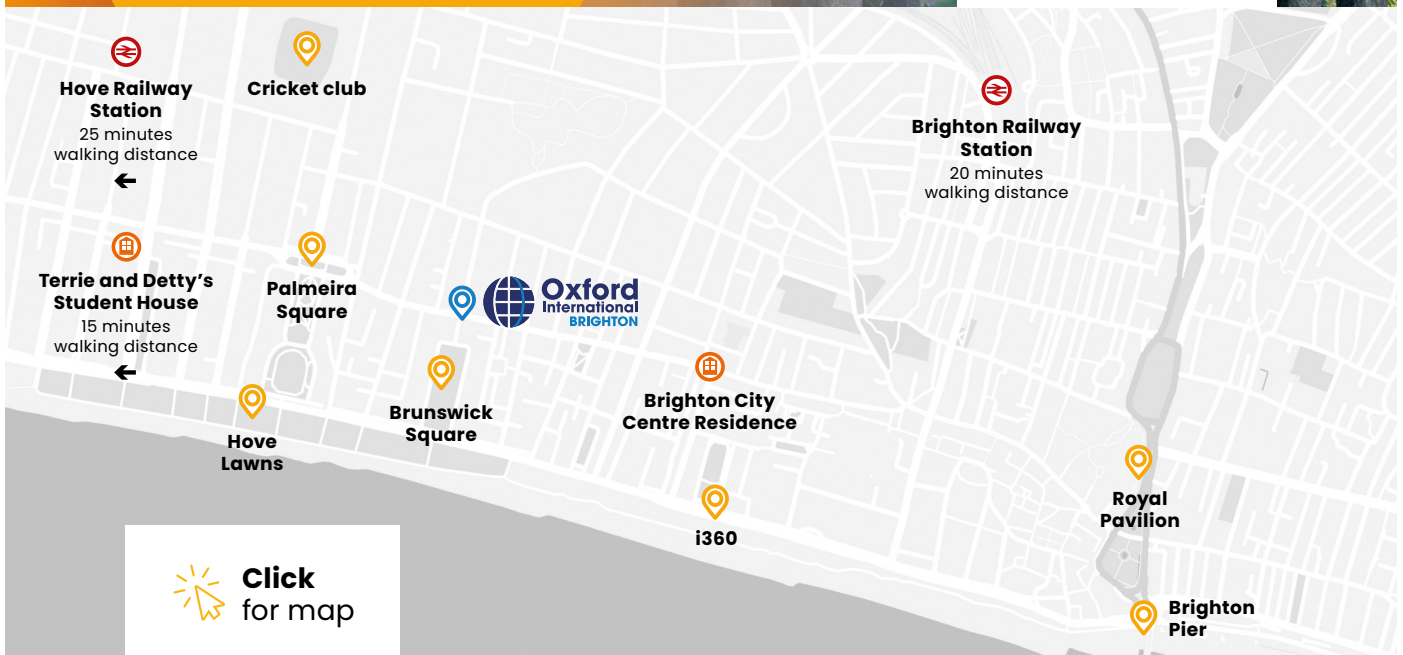

# Brighton

Enjoy one of the coolest cities in the UK, fairly nicknamed 'London-by-the-sea'.

This seaside city with its vibrant and laid back culture is the perfect destination. Long summer days spent on the pebbled beaches and the thriving music and festival scene brings many tourists and students alike during the warm months. However, with two major universities in the area, Brighton is a total student city all year-round.

Located in a beautiful Victorian building, our school is right in the heart of the city. Surrounded by quirky independent coffee shops and restaurants and only a 3-minute walk to the beach and city-centre, Oxford International Brighton offers the best combination between academic excellence and authentic home-away-from-home experience.

## Sample activities

- Sea Life Centre
- Brighton Pier & Beach
- The Royal Pavilion
- The Lanes
- Seven Sisters Cliff Walk
- Lewes Village and castle
- i360 panoramic view

The Royal Pavilion, Brighton

**LanguageCourse<sup>net</sup>** Book at worldwide lowest price at:

There are many other attractions in Greenwich – the O2 arena hosts concerts and large events, with an IMAX cinema and shopping outlet also on location. For those looking for that perfect Instagram pic, you can take a ride on The Emirates Air Line, or strike a pose next to the Prime Meridian Line next to Greenwich Observatory.