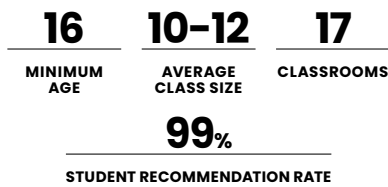

QUICK FACTS

- Bright comfortable air-conditioned classrooms
- Located in the heart of downtown Halifax
- Weekly schedule of social and cultural activities as well as volunteer opportunities

Academic support	Social programmes
Student lounge	Wi-Fi
Computer access	Homestay
Pathway program counselling	Access to microwave

KEY FIGURES