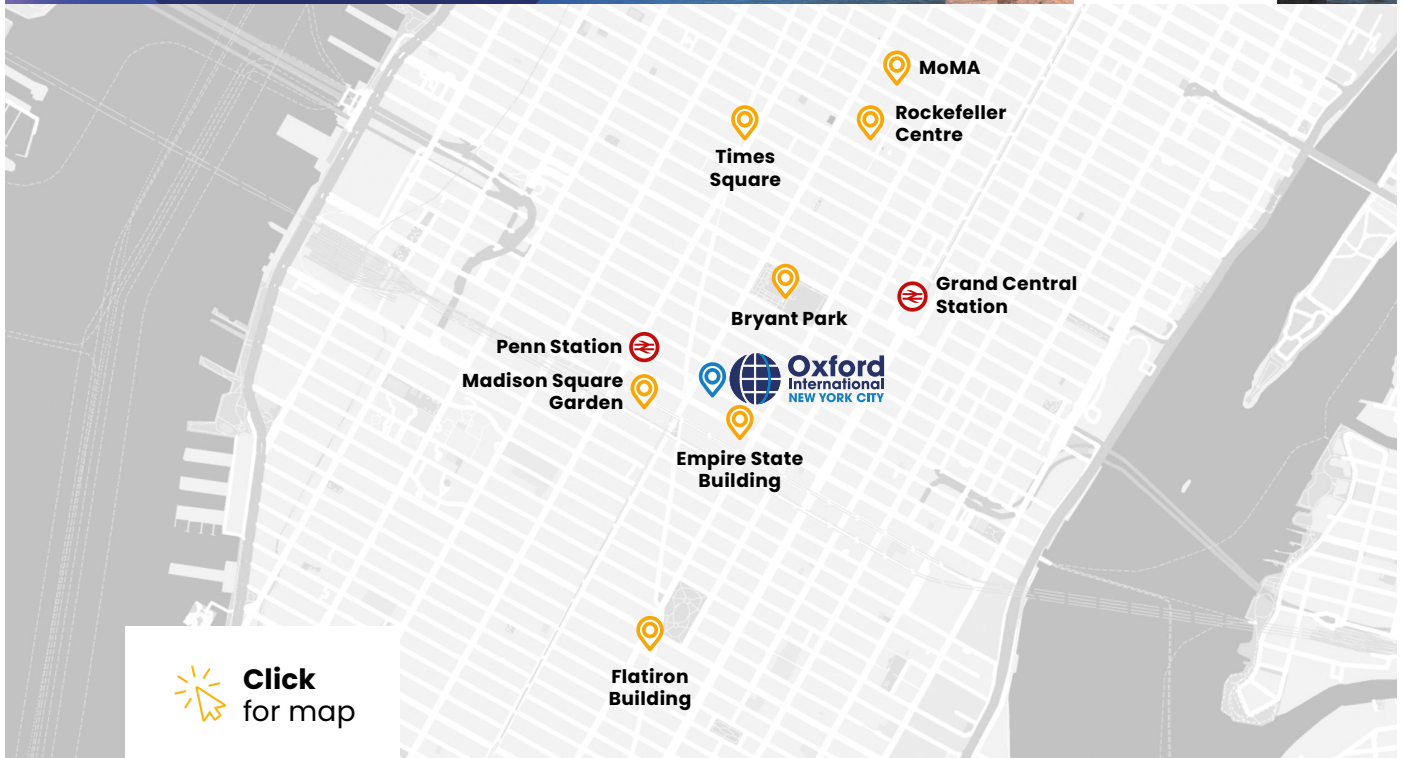

## Study in the vibrant heart of New York City.

Experience the buzzing energy and diversity of The City That Never Sleeps! Our school is located in Midtown Manhattan, steps away from Madison Square Garden, the Empire State Building and Times Square. You'll have amazing theatre, world-renowned shopping, museums, and authentic food at your fingertips.

### Sample activities

- Broadway
- Central Park
- Times Square
- Statue of Liberty
- Baseball at the Yankee Stadium
- Museums and galleries such as the MoMA, the Guggenheim and Natural History Museum

Follow us on Instagram to see what's happening right now:

**@oiegnorthamerica**

Statue of Liberty

 **Click for map**

**LanguageCourse<sup>net</sup>** Book at worldwide lowest price at:

<https://www.languagecourse.net/school-oi-digital-institute-online-english-cambridge.php3>

### QUICK FACTS

- Student lounge overlooking Herald Square and Macy's
- Located in Herald Square, cultural center of the world, inside Mercy College
- Excellent transport links all within walking distance
- Experience US college life as an ESL student