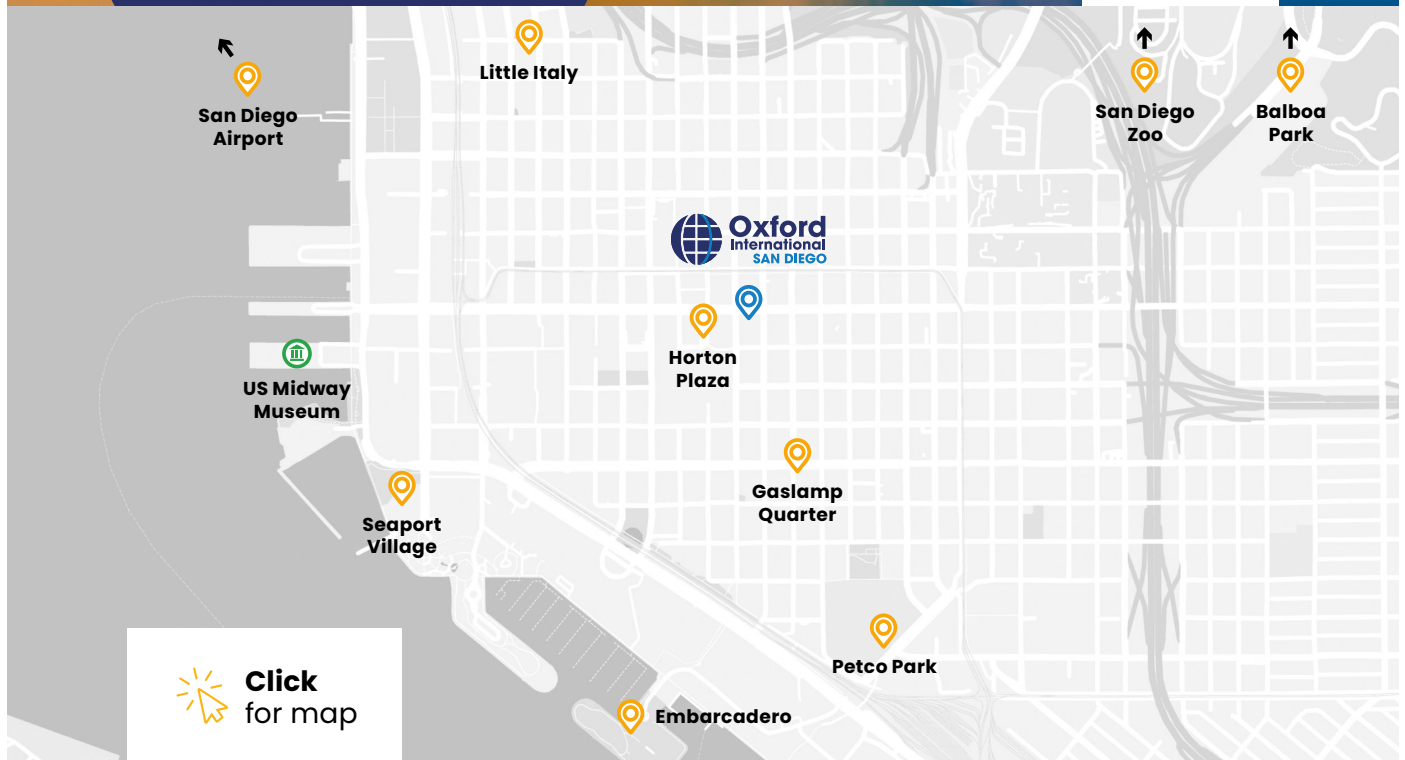

San Diego

Study in the historic heart of this vibrant and exciting Californian coastal city.

With beautiful beaches, world famous attractions and a sunny climate all year round, San Diego is the perfect choice for students who enjoy the outdoor lifestyle. Our school is located in the historic Gaslamp Quarter – well within walking distance to the waterfront as well as many options for shopping, cinema, food and drink.

Follow us on Instagram to see what's happening right now:
@oiegnorthamerica

Sample activities

- San Diego Zoo
- Balboa Park
- Beach Activities
- Sea World
- Midway Aircraft Carrier Museum
- Professional Baseball Games featuring the San Diego Padres

San Diego Bay

LanguageCourse^{net} Book at worldwide lowest price at:

<https://www.languagecourse.net/school-oi-digital-institute-online-english-cambridge.php3>

🇺🇸 +1 646 503 18 10
🇧🇷 +31 858880253

🇬🇧 +44 330 124 03 17
🇫🇷 +7 4995000466

🇪🇸 +34 93 220 38 75
🇮🇹 +46 844 68 36 76
🇯🇵 +81 345 895 399

🇫🇷 +33 1-78416974
🇩🇪 +47 219 30 570
🇨🇦 +55 213 958 08 76

🇨🇭 +41 225 180 700
🇸🇪 +45 898 83 996
🇨🇦 +86 19816218990

🇩🇪 +49 221 162 56897
🇮🇹 +39 02-94751194

🇮🇸 +43 720116182
🇮🇸 +48 223 988 072