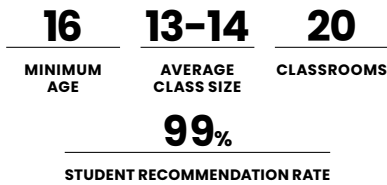

QUICK FACTS

- Bright modern classrooms
- Old City Hall, The Art Gallery, Eaton Centre, and The Path (underground) are just minutes away
- Walking distance to the CNTower, and Rogers Centre & Scotiabank Arena (where the Blue Jays, Raptors, Maple Leafs and Concert Venues perform)
- DLI Toronto: 019376112172

Academic support	Social space
Study centre	Social programmes
Computer access	Wi-Fi
Pathway program counselling	✓ Homestay ✓ Residence
Interactive whiteboards	Access to microwave

KEY FIGURES