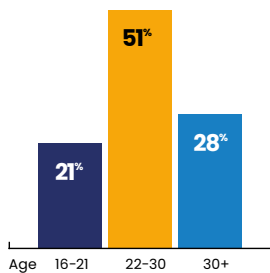

KEY FIGURES

Student nationality

Student age

Brighton school building

Students on beach

Students in classroom

CLASS START TIME

- Morning Classes:** 9:00
- Afternoon Classes:** 13:00