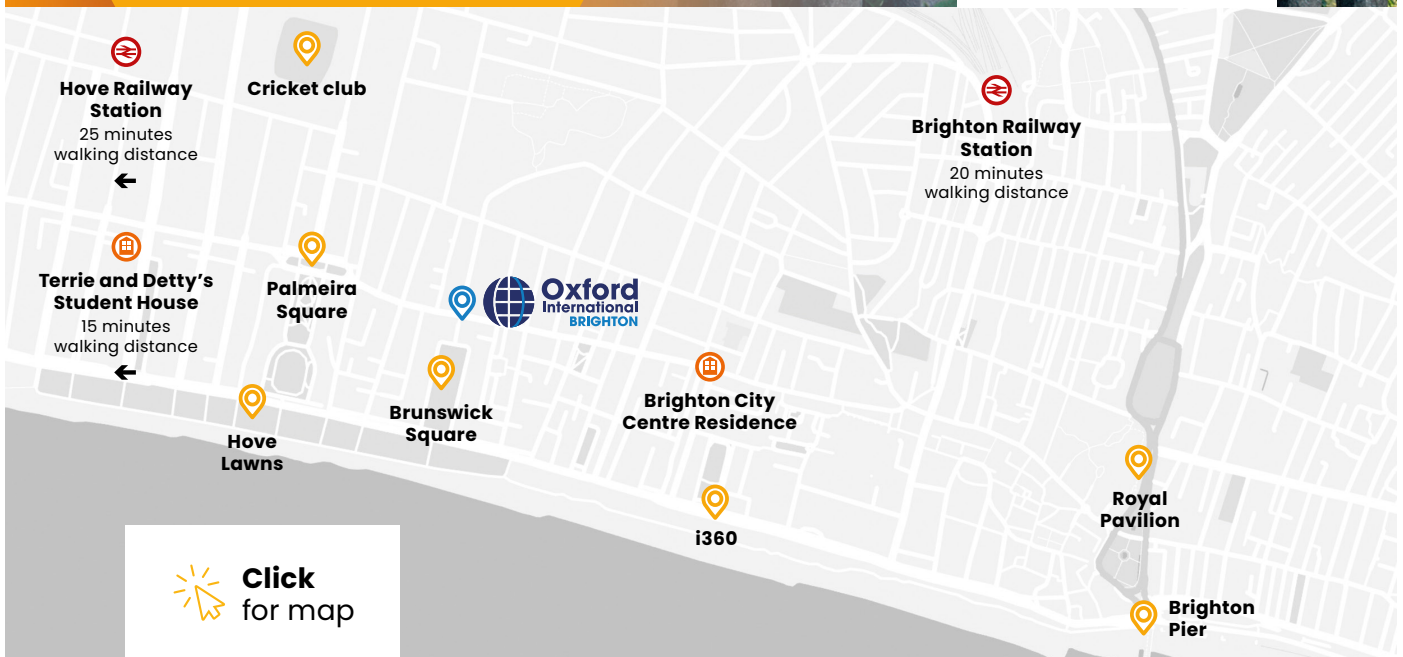

Brighton

Enjoy one of the coolest cities in the UK, fairly nicknamed 'London-by-the-sea'.

This seaside city with its vibrant and laid back culture is the perfect destination. Long summer days spent on the pebbled beaches and the thriving music and festival scene brings many tourists and students alike during the warm months. However, with two major universities in the area, Brighton is a total student city all year-round.

Located in a beautiful Victorian building, our school is right in the heart of the city. Surrounded by quirky independent coffee shops and restaurants and only a 3-minute walk to the beach and city-centre, Oxford International Brighton offers the best combination between academic excellence and authentic home-away-from-home experience.

Follow us on Instagram to see what's happening right now:

@oiegbrighton

Sample activities

- Sea Life Centre
- Brighton Pier & Beach
- The Royal Pavilion
- The Lanes
- Seven Sisters Cliff Walk
- Lewes Village and castle
- i360 panoramic view

The Royal Pavilion, Brighton

LanguageCourse^{net} Book at worldwide lowest price at:

<https://www.languagecourse.net/school-oi-digital-institute-online-english-cambridge.php3>

+1 646 503 18 10

+44 330 124 03 17

+34 93 220 38 75

+33 1-78416974

+41 225 180 700

+49 221 162 56897

+43 720116182

+31 858880253

+7 4995000466

+46 844 68 36 76

+47 219 30 570

+45 898 83 996

+39 02-94751194

+48 223 988 072

+81 345 895 399

+55 213 958 08 76

+86 19816218990