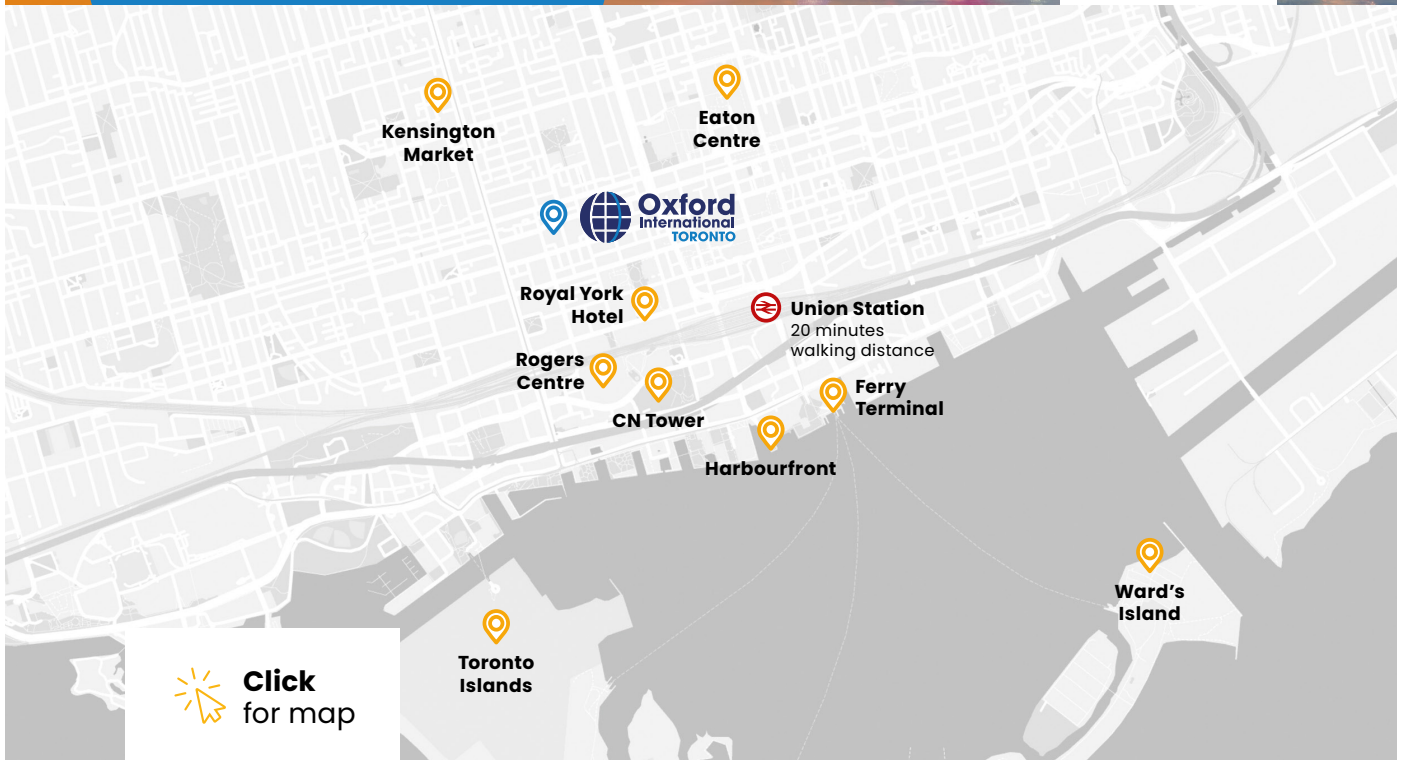

Toronto

Study in the heart of this dynamic city, surrounded by soaring skyscrapers and quaint historic neighbourhoods.

Toronto has all the exciting attractions of a big city with a small-town feel, charming neighbourhoods and welcoming inhabitants. Our campus is located in the heart of the Entertainment District, with great shopping by Queen Street West, cinemas, cafes and restaurants all within walking distance.

Sample activities

- Canoeing
- Ice Skating
- CN Tower
- Movie Nights
- Niagara Falls
- Centre Island
- Kensington Market

Follow us on Instagram to see what's happening right now:
@oiegnorthamerica

CN Tower, Toronto

QUICK FACTS

- Bright modern classrooms
- Old City Hall, The Art Gallery, Eaton Centre, and The Path (underground) are just minutes away
- Walking distance to the CNTower, and Rogers Centre & Scotiabank Arena (where the Blue Jays, Raptors, Maple Leafs and Concert Venues perform)
- DLI Toronto: 019376112172

Follow us on Instagram
to see what's happening
right now:

@oiegnorthamerica

Vancouver

Study in a modern city surrounded
by a spectacular natural landscape.

Vancouver is a world-class waterfront city with an impressive skyline – surrounded by snow-capped mountains, lush forests and sandy beaches. Our English language school is located in the heart of downtown Vancouver. The locality has an abundance of shops and restaurants, and students can enjoy spectacular views from nearby Canada Place.