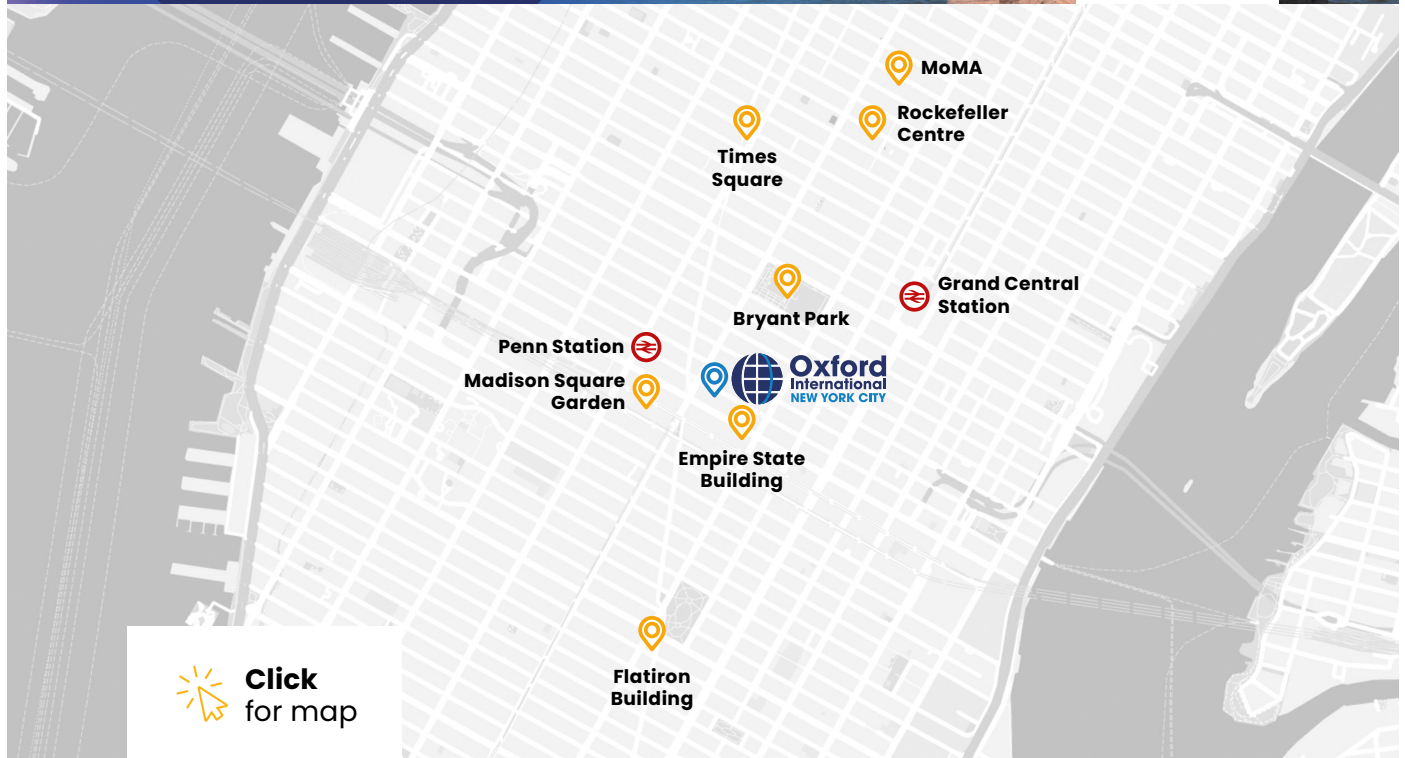

Click for map

LanguageCourse^{net} Book at worldwide lowest price at:

<https://www.languagecourse.net/school-oi-digital-institute-online-english-cambridge.php3>

+1 646 503 18 10

+44 330 124 03 17

+34 93 220 38 75

+33 1-78416974

+41 225 180 700

+49 221 162 56897

+43 720116182

+31 858880253

+7 4995000466

+46 844 68 36 76

+47 219 30 570

+45 898 83 996

+39 02-94751194

+48 223 988 072

+81 345 895 399

+55 213 958 08 76

+86 19816218990