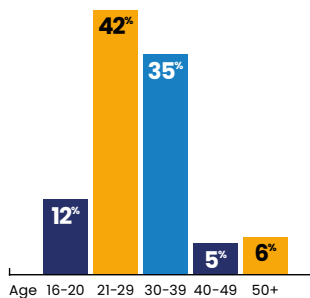

KEY FIGURES

Student nationality

Brazil 11%, Japan 8%, Latin America 12%, South Korea 9%, Europe 11%, Turkey 12%, MENA 8%, China 9%, Russia 6%, South East Asia 6%, Other 8%

Student age

CLASS START TIME

- Morning Classes:** 9:00
- Afternoon Classes:** 13:30