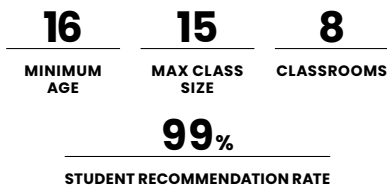

QUICK FACTS

- Housed in a beautiful 5-storey Victorian building
- 3 minutes' walk from the beach
- Opposite Brunswick Square Park
- City-centre school in the heart of Brighton and Hove
- Dynamic and friendly college community
- Cafés and restaurants on the doorstep
- Walking distance to residences

- **Self-Study room & academic support**
- **Social space**
- **Study area**
- **Social programme**
- **Computer access**
- **Wi-Fi**
- **University counselling**
- **✓ Homestay
  ✓ Residence**
- **Interactive whiteboards**
- **City map**
- **Tutorials**
- **Conversation club**

KEY FIGURES