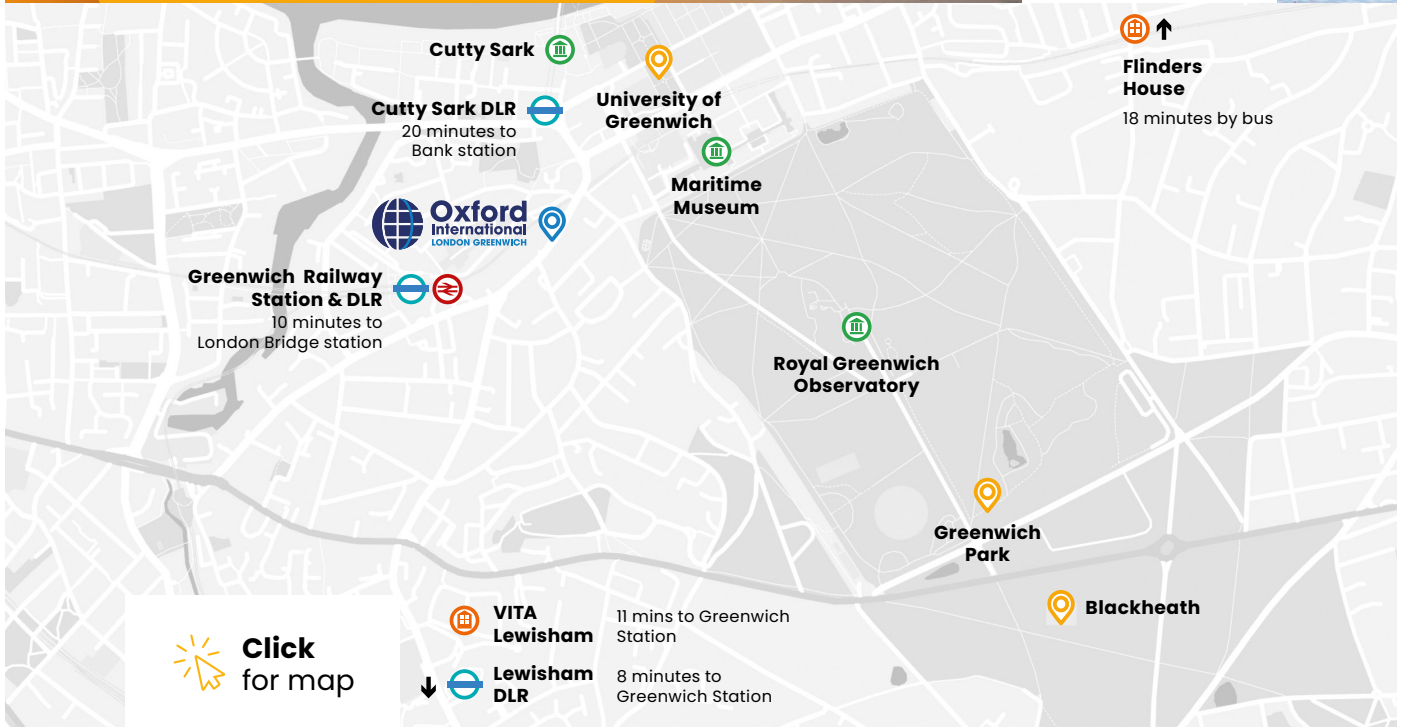

Tower Bridge, London

Click for map

LanguageCourse^{net} Book at worldwide lowest price at:

<https://www.languagecourse.net/school-oi-digital-institute-online-english-cambridge.php3>

+1 646 503 18 10
 +31 858880253

+44 330 124 03 17
 +7 4995000466

+34 93 220 38 75
 +46 844 68 36 76
 +81 345 895 399

+33 1-78416974
 +47 219 30 570
 +55 213 958 08 76

+41 225 180 700
 +45 898 83 996
 +86 19816218990

+49 221 162 56897
 +39 02-94751194

+43 720116182
 +48 223 988 072