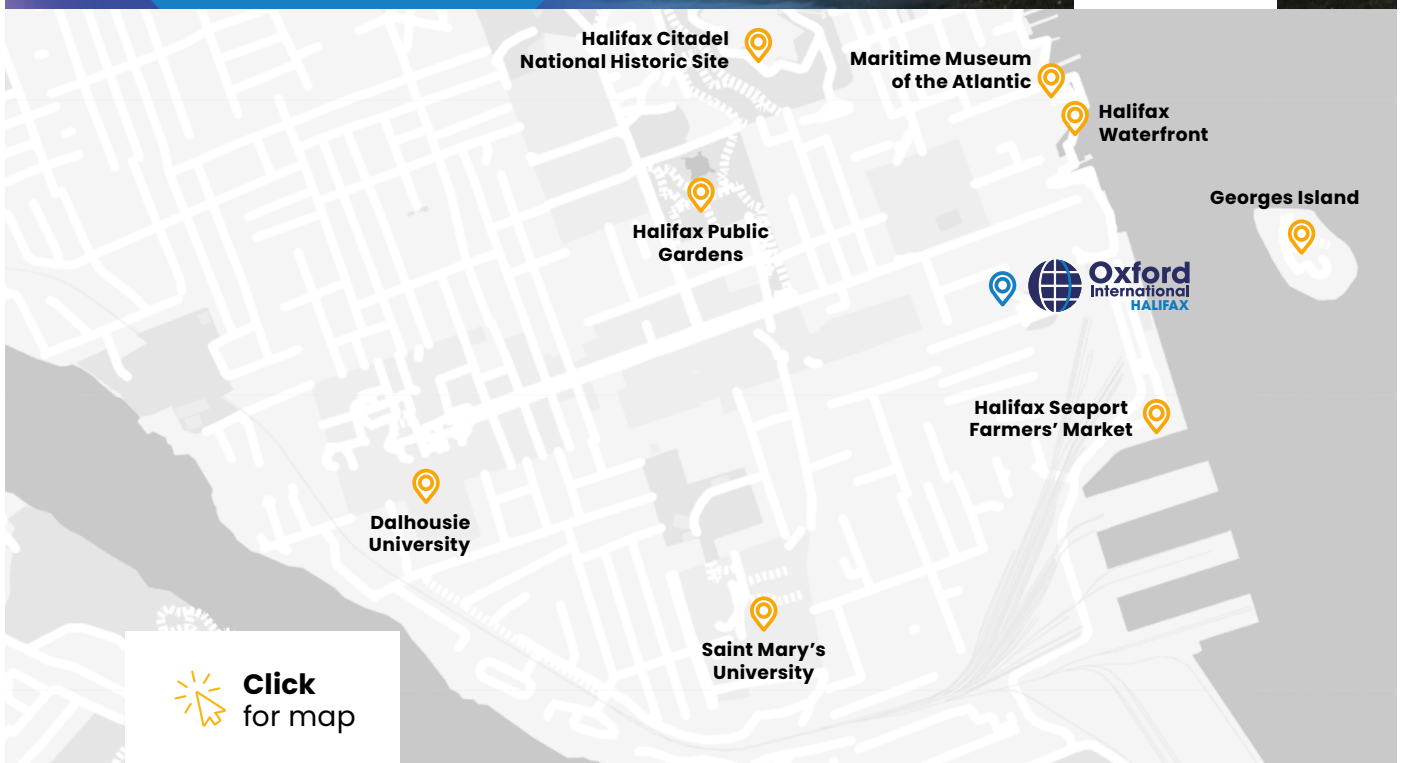

Halifax

Study English in the hippest little city in North America.

Halifax is the largest city on Canada's Atlantic coast. With a high concentration of colleges and universities, it's a bustling urban area with many exciting festivals, cultural attractions, and a vibrant nightlife. Just a short ride from the city center you can surf, snowboard, kayak, camp in the wilderness, swim our beaches and hike some of the most stunning coastline in all of North America.

Sample activities

- Halifax waterfront boardwalk
- Local Parks
- Art Galleries
- Ice Skating
- Beach Day
- Halifax Central Library
- Trip to Cape Breton
- Farmer's Market
- Enjoy Canada's best seafood

Follow us on Instagram to see what's happening right now:

@oiegnorthamerica

Old Town Clock

Click for map

Book at worldwide lowest price at:

<https://www.languagecourse.net/school-oi-digital-institute-online-english-cambridge.php3>

+1 646 503 18 10

+44 330 124 03 17

+34 93 220 38 75

+33 1-78416974

+41 225 180 700

+49 221 162 56897

+43 720116182

+31 858880253

+7 4995000466

+6 844 68 36 76

+47 219 30 570

+45 898 83 996

+39 02-94751194

+48 223 988 072

+81 345 895 399

+82 213 958 08 76

+86 19816218990