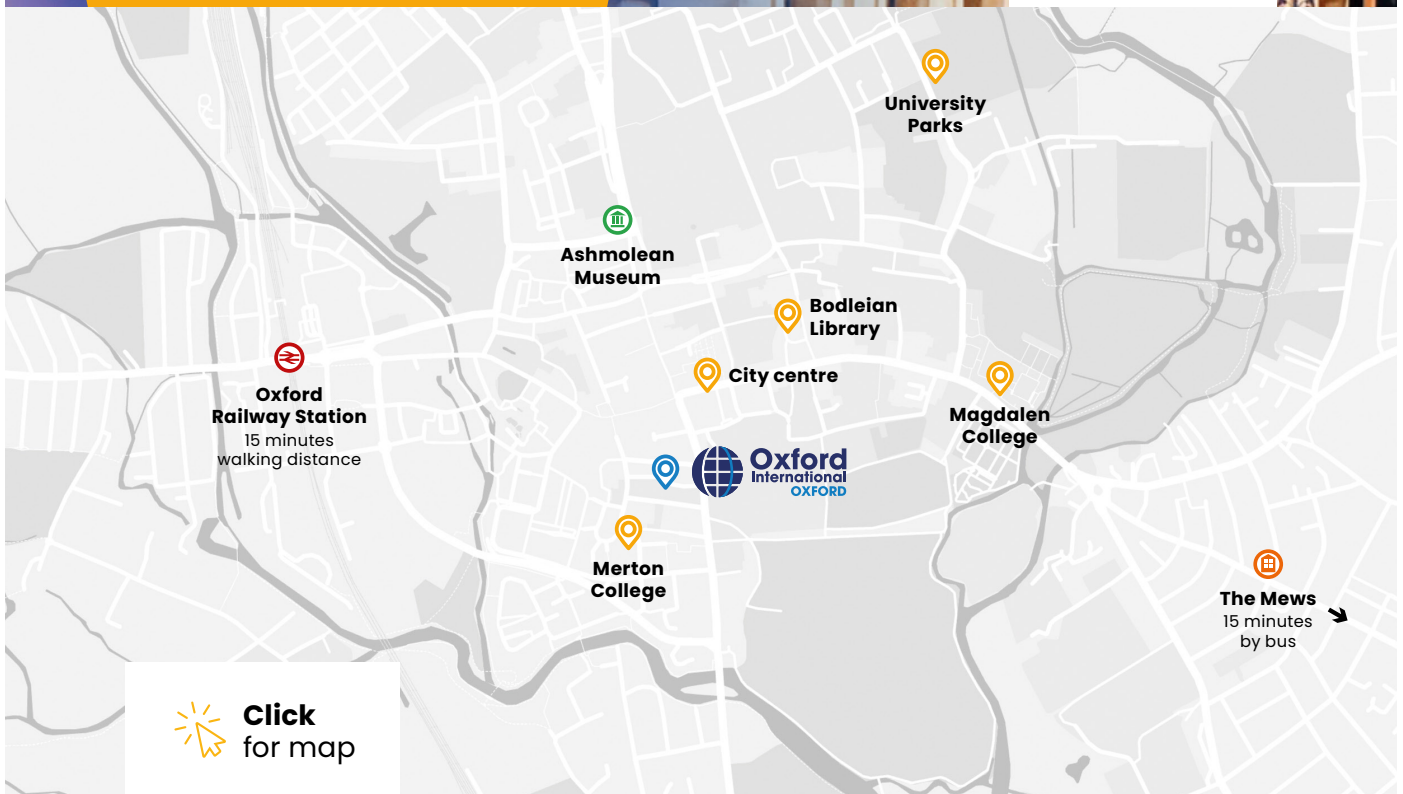

London

Study English in the historic and picturesque Royal Borough of Greenwich in London.

Greenwich provides the ultimate blend of London life in one of the most beautiful districts of the city. Just a short walk from the front door of the school you can take a stroll along the River Thames, browse for gifts or buy some lunch at Greenwich market, walk through the grounds of the Naval College, visit Greenwich park and take in beautiful views of the city, or catch a train and be in the centre of London in 15 minutes.

There are many other attractions in Greenwich – the O2 arena hosts concerts and large events, with an IMAX cinema and shopping outlet also on location. For those looking for that perfect Instagram pic, you can take a ride on The Emirates Air Line, or strike a pose next to the Prime Meridian Line next to Greenwich Observatory.

Sample activities

- Oxford Colleges
- Museums
- Radcliff Camera
- Restaurant & Pub Nights
- Punting

Follow us on Instagram to see what's happening right now:

@oiegoxford

Bridge of Sighs, Oxford

 **Click for map**

QUICK FACTS

- A charming building with its own external courtyard
- Centrally located, a few minutes away from the world-famous Christ Church College and Bodleian Library
- A short walk from the new Westgate shopping centre
- Cafés and restaurants on our doorstep