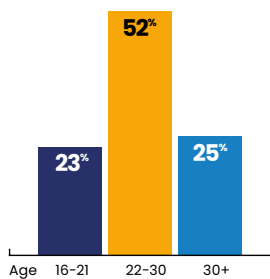

KEY FIGURES

Student nationality

Brazil 14%, Europe 16%, Japan 10%, Saudi Arabia 5%, Latin America 18%, Korea 5%, Turkey 8%, Other 10%, MENA 14%

Student age

Toronto school building

Students in class

Exploring Toronto