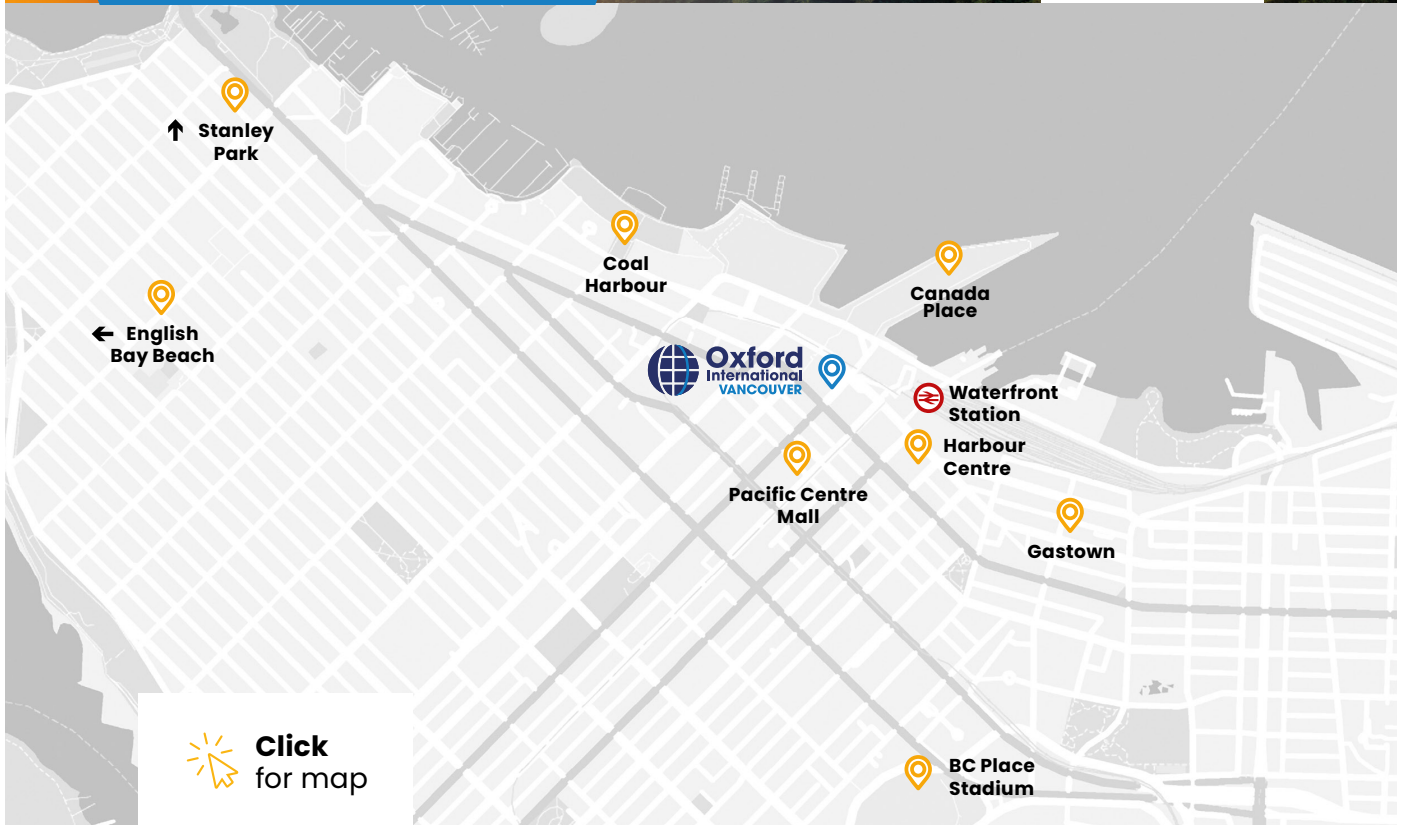

Follow us on Instagram
to see what's happening
right now:

@oiegnorthamerica

Vancouver

Study in a modern city surrounded
by a spectacular natural landscape.

Vancouver is a world-class waterfront city with an impressive skyline – surrounded by snow-capped mountains, lush forests and sandy beaches. Our English language school is located in the heart of downtown Vancouver. The locality has an abundance of shops and restaurants, and students can enjoy spectacular views from nearby Canada Place.

Sample activities

- Capilano Suspension Bridge
- Grouse Mountain
- Winter Sports
- Kayaking at Deep Cove
- Stanley Park

Vancouver skyline

Click
for map

LanguageCourse^{net} Book at worldwide lowest price at: