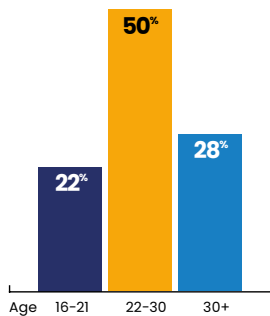

KEY FIGURES

Student nationality

Brazil 14%, Europe 17%, Japan 11%, Saudi Arabia 5%, Latin America 14%, Korea 6%, Mexico 11%, Other 10%, MENA 12%

Student age

Vancouver school building front

Exploring Vancouver