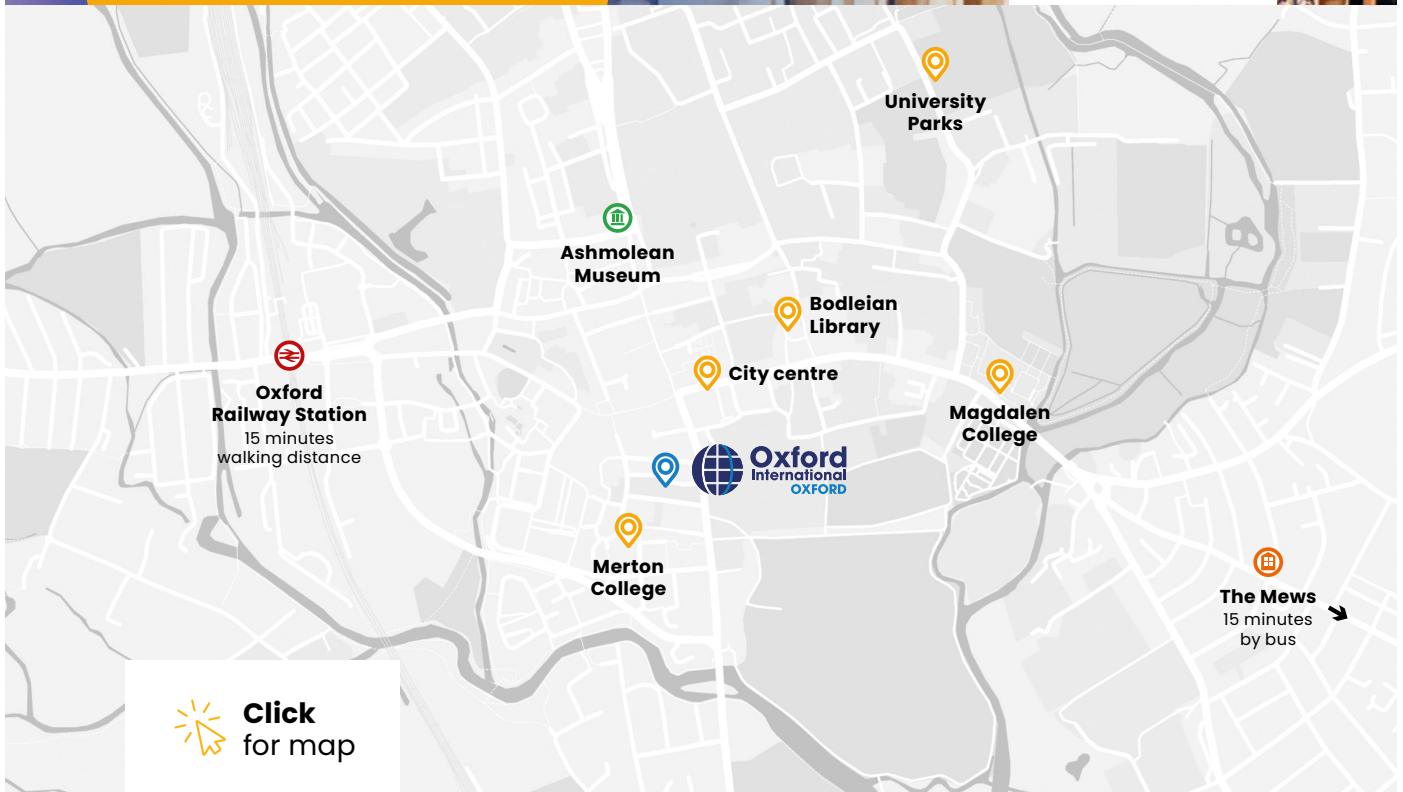

There are many other attractions in Greenwich – the O2 arena hosts concerts and large events, with an IMAX cinema and shopping outlet also on location. For those looking for that perfect Instagram pic, you can take a ride on The Emirates Air Line, or strike a pose next to the Prime Meridian Line next to Greenwich Observatory.

+33 1-78416974
 +55 213 958 08 76

+41 225 180 700
 +86 19816218990

+49 221 162 56897
 +39 02-94751194

+43 720116182
 +48 223 988 072

Oxford

Become inspired in this historic city of learning.

Known as the 'City of Dreaming Spires', Oxford is one of the most beautiful and remarkable cities in England. Full of history and stunning architecture this city has inspired students for centuries. Home to the oldest university in the English-speaking world, Oxford city has become a hub for the best and brightest and our language school is proudly positioned right in the city centre allowing our students to immerse themselves in the culture.

Follow us on Instagram to see what's happening right now:

@oiegoxford

Sample activities

- Oxford Colleges
- Museums
- Radcliff Camera
- Restaurant & Pub Nights
- Punting

Bridge of Sighs, Oxford

 **Click for map**