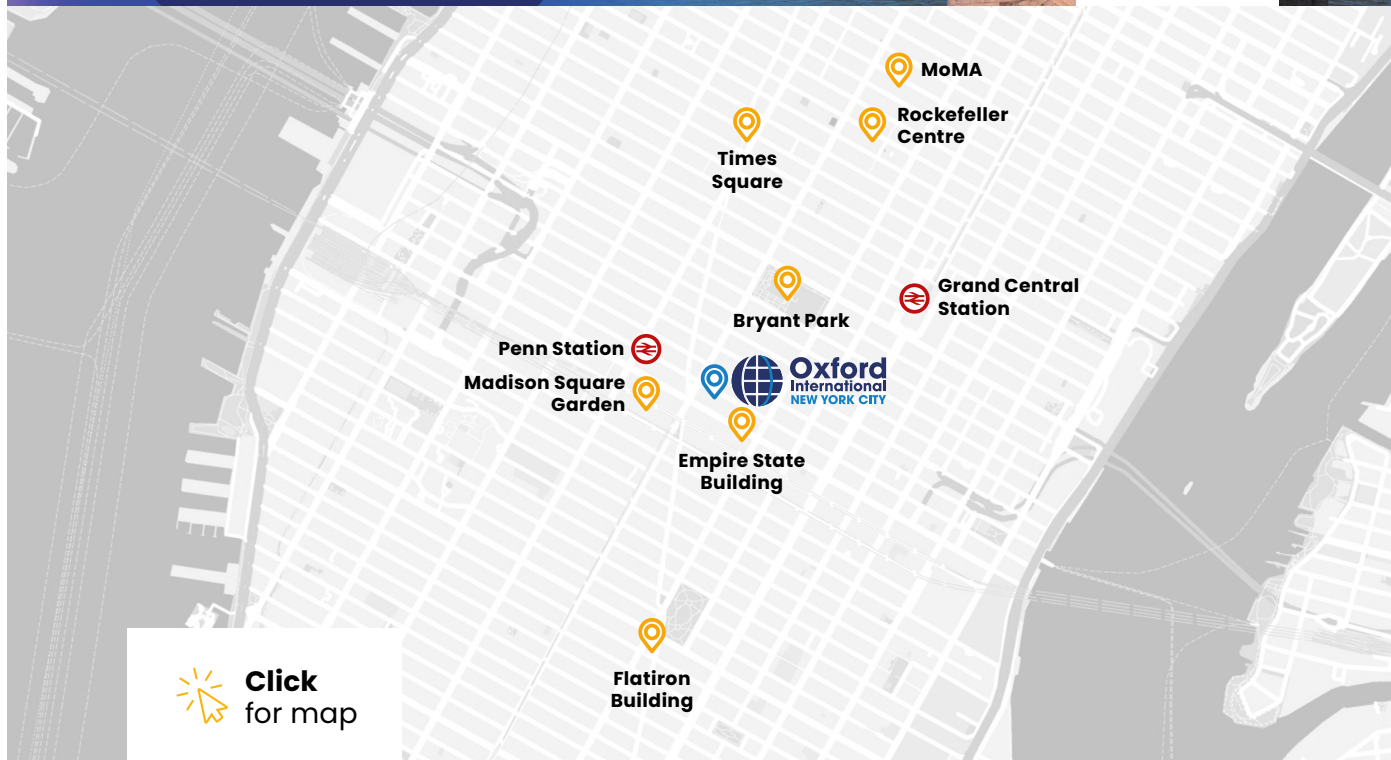

+49 221 162 56897
 +39 02-94751194

+43 720116182
 +48 223 988 072

New York City

Study in the vibrant heart of New York City.

Experience the buzzing energy and diversity of The City That Never Sleeps! Our school is located in Midtown Manhattan, steps away from Madison Square Garden, the Empire State Building and Times Square. You'll have amazing theatre, world-renowned shopping, museums, and authentic food at your fingertips.

Sample activities

- Broadway
- Central Park
- Times Square
- Statue of Liberty
- Baseball at the Yankee Stadium
- Museums and galleries such as the MoMA, the Guggenheim and Natural History Museum

Follow us on Instagram to see what's happening right now:

@oiegnorthamerica

Statue of Liberty

 **Click for map**

LanguageCourse^{net} Book at worldwide lowest price at:

<https://www.languagecourse.net/school-oi-digital-institute-online-english-cambridge.php3>

 +1 646 503 18 10
 +31 858880253

Follow us on Instagram
to see what's happening
right now:

@oiegnorthamerica

Vancouver

Study in a modern city surrounded
by a spectacular natural landscape.

Vancouver is a world-class waterfront city with an impressive skyline – surrounded by snow-capped mountains, lush forests and sandy beaches. Our English language school is located in the heart of downtown Vancouver. The locality has an abundance of shops and restaurants, and students can enjoy spectacular views from nearby Canada Place.