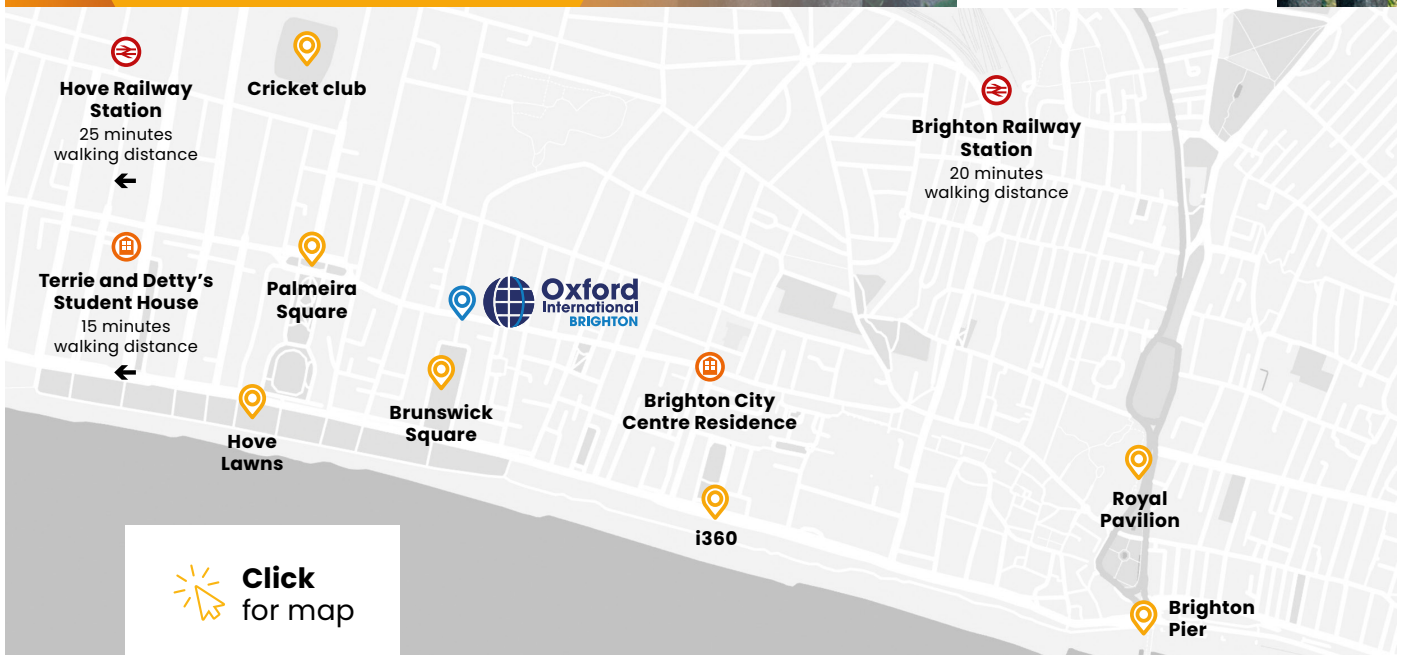

Brighton

Enjoy one of the coolest cities in the UK, fairly nicknamed 'London-by-the-sea'.

This seaside city with its vibrant and laid back culture is the perfect destination. Long summer days spent on the pebbled beaches and the thriving music and festival scene brings many tourists and students alike during the warm months. However, with two major universities in the area, Brighton is a total student city all year-round.

Located in a beautiful Victorian building, our school is right in the heart of the city. Surrounded by quirky independent coffee shops and restaurants and only a 3-minute walk to the beach and city-centre, Oxford International Brighton offers the best combination between academic excellence and authentic home-away-from-home experience.

Follow us on Instagram to see what's happening right now:

@oiegbrighton

Sample activities

- Sea Life Centre
- Brighton Pier & Beach
- The Royal Pavilion
- The Lanes
- Seven Sisters Cliff Walk
- Lewes Village and castle
- i360 panoramic view

The Royal Pavilion, Brighton

LanguageCourse^{net} Book at worldwide lowest price at:

<https://www.languagecourse.net/school-oi-digital-institute-online-english-cambridge.php3>

+1 646 503 18 10

+44 330 124 03 17

+34 93 220 38 75

+33 1-78416974

+41 225 180 700

+49 221 162 56897

+43 720116182

+31 858880253

+7 4995000466

+46 844 68 36 76

+47 219 30 570

+45 898 83 996

+39 02-94751194

+48 223 988 072

+81 345 895 399

+55 213 958 08 76

+86 19816218990