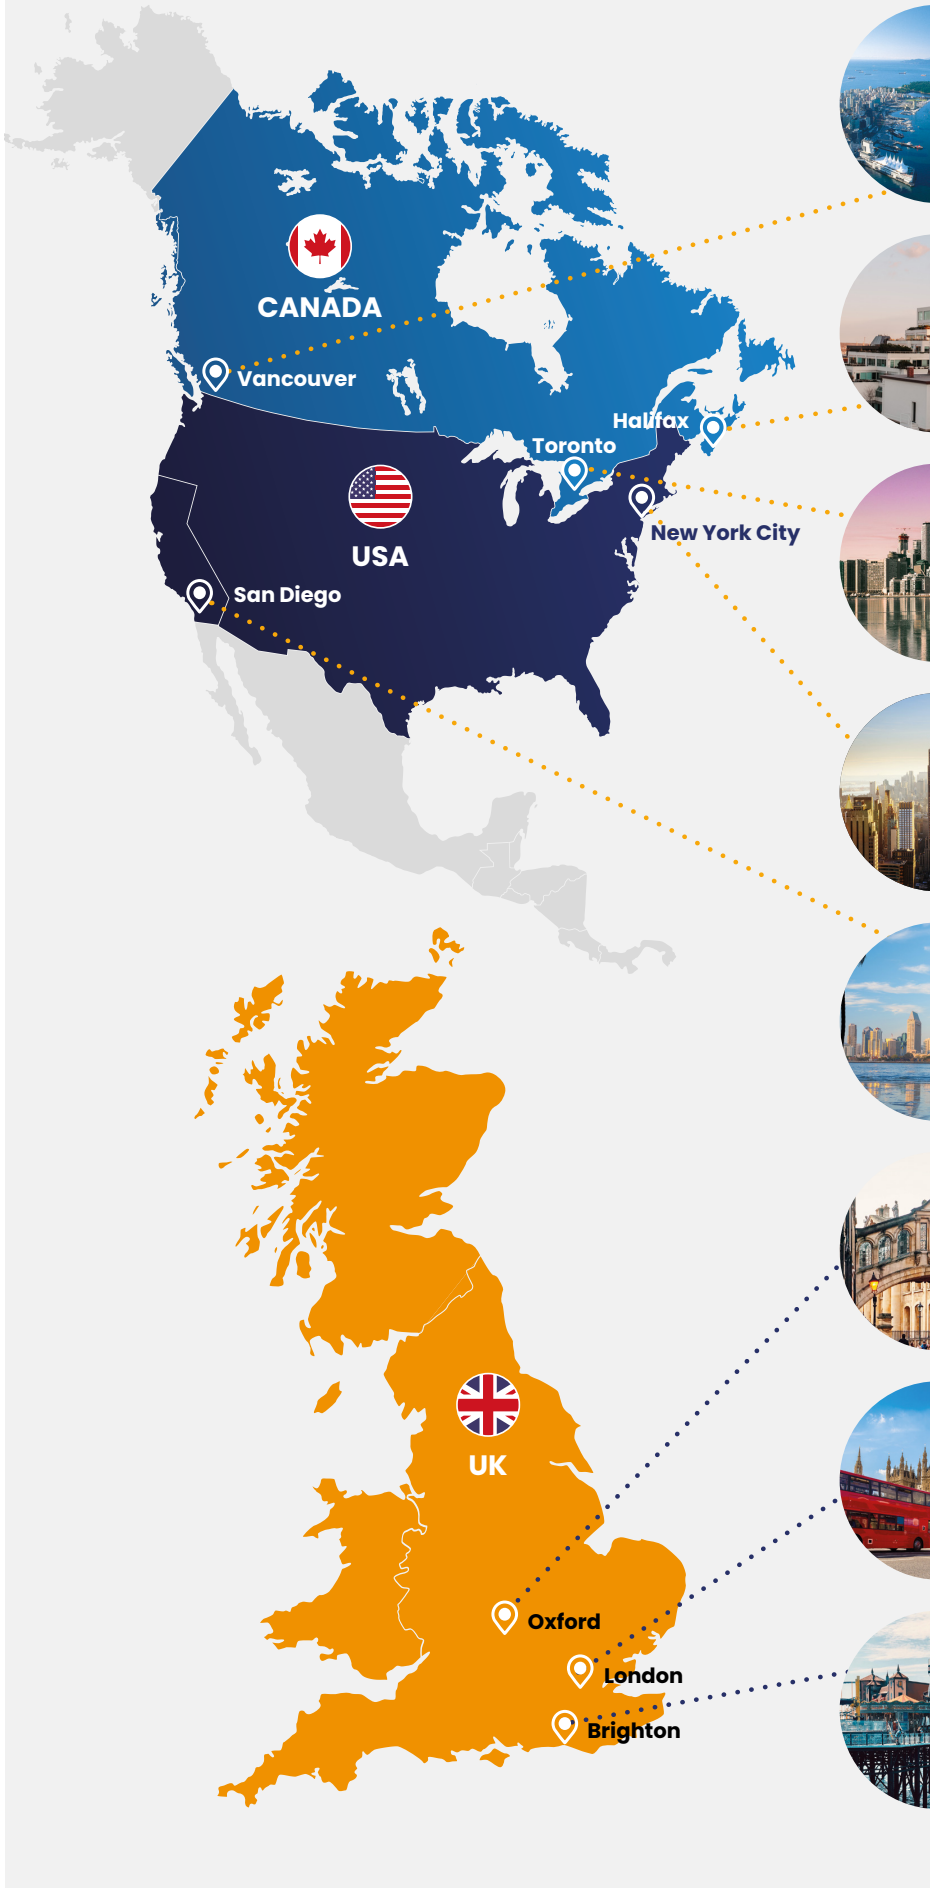

VANCOUVER

Pg. 16

HALIFAX

Pg. 18

TORONTO

Pg. 14

NEW YORK CITY

Pg. 10

SAN DIEGO

Pg. 12

OXFORD

Pg. 8

LONDON

Pg. 6

BRIGHTON

Pg. 4