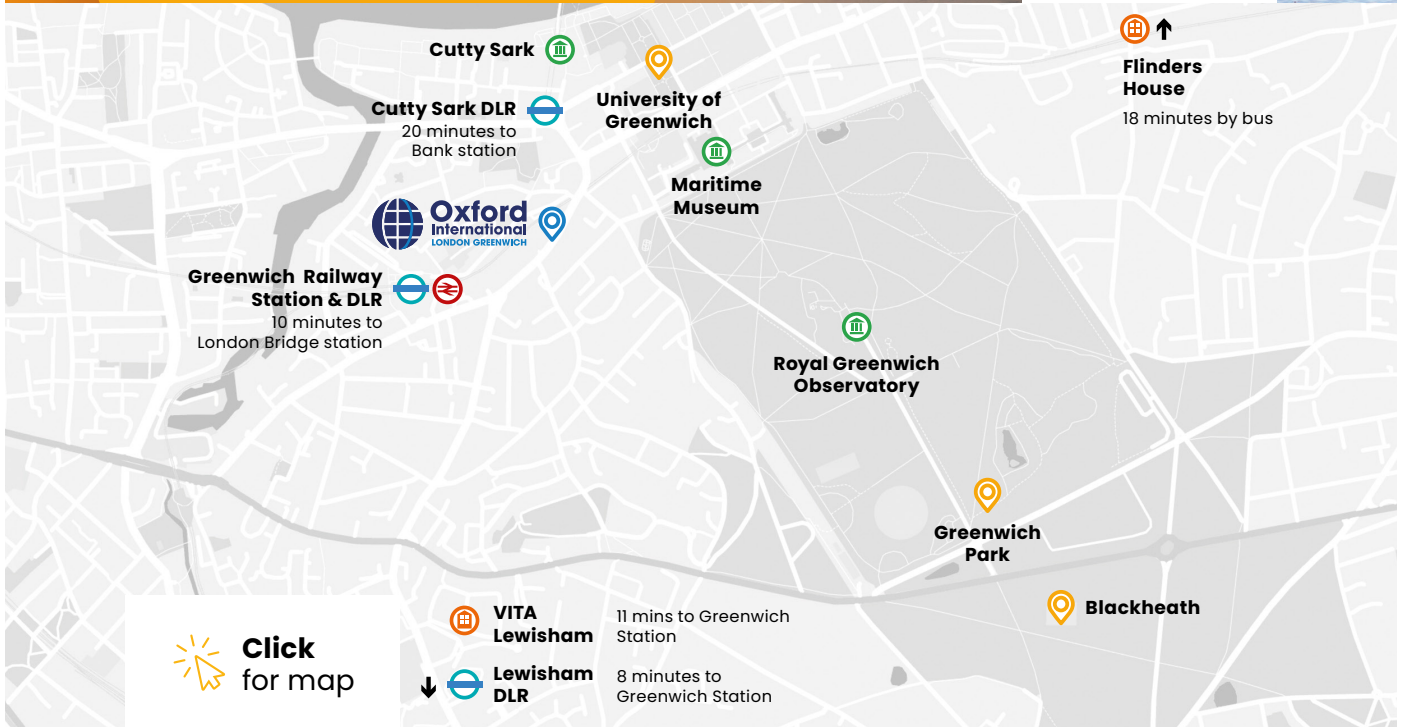

London

Study English in the historic and picturesque Royal Borough of Greenwich in London.

Greenwich provides the ultimate blend of London life in one of the most beautiful districts of the city. Just a short walk from the front door of the school you can take a stroll along the River Thames, browse for gifts or buy some lunch at Greenwich market, walk through the grounds of the Naval College, visit Greenwich park and take in beautiful views of the city, or catch a train and be in the centre of London in 15 minutes.

There are many other attractions in Greenwich – the O2 arena hosts concerts and large events, with an IMAX cinema and shopping outlet also on location. For those looking for that perfect Instagram pic, you can take a ride on The Emirates Air Line, or strike a pose next to the Prime Meridian Line next to Greenwich Observatory.

Follow us on Instagram to see what's happening right now:
@oiegreenwich

Sample activities

- Greenwich Observatory
- London Eye
- Tower Bridge Tour
- Paintballing
- Sports
- West End Musicals/ Theatre
- International lunch
- Museum Visits

Tower Bridge, London

LanguageCourse^{net} Book at worldwide lowest price at:

<https://www.languagecourse.net/school-oi-digital-institute-online-english-cambridge.php3>

🇺🇸 +1 646 503 18 10
🇧🇷 +31 858880253

🇬🇧 +44 330 124 03 17
🇫🇷 +7 4995000466

🇪🇸 +34 93 220 38 75
🇩🇪 +46 844 68 36 76

• +81 345 895 399

🇫🇮 +33 1-78416974

🇳🇴 +47 219 30 570

🇧🇪 +55 213 958 08 76

🇨🇭 +41 225 180 700

🇨🇦 +45 898 83 996

🇨🇳 +86 19816218990

🇩🇪 +49 221 162 56897

🇮🇹 +39 02-94751194

🇮🇳 +43 720116182

🇯🇵 +48 223 988 072