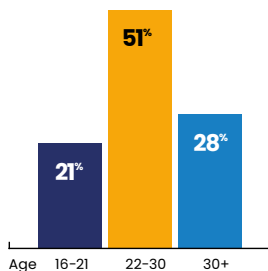

KEY FIGURES

Student nationality

Student age

Brighton school building

Students on beach

Students in classroom

CLASS START TIME

- Morning Classes:** 9:00
- Afternoon Classes:** 13:00