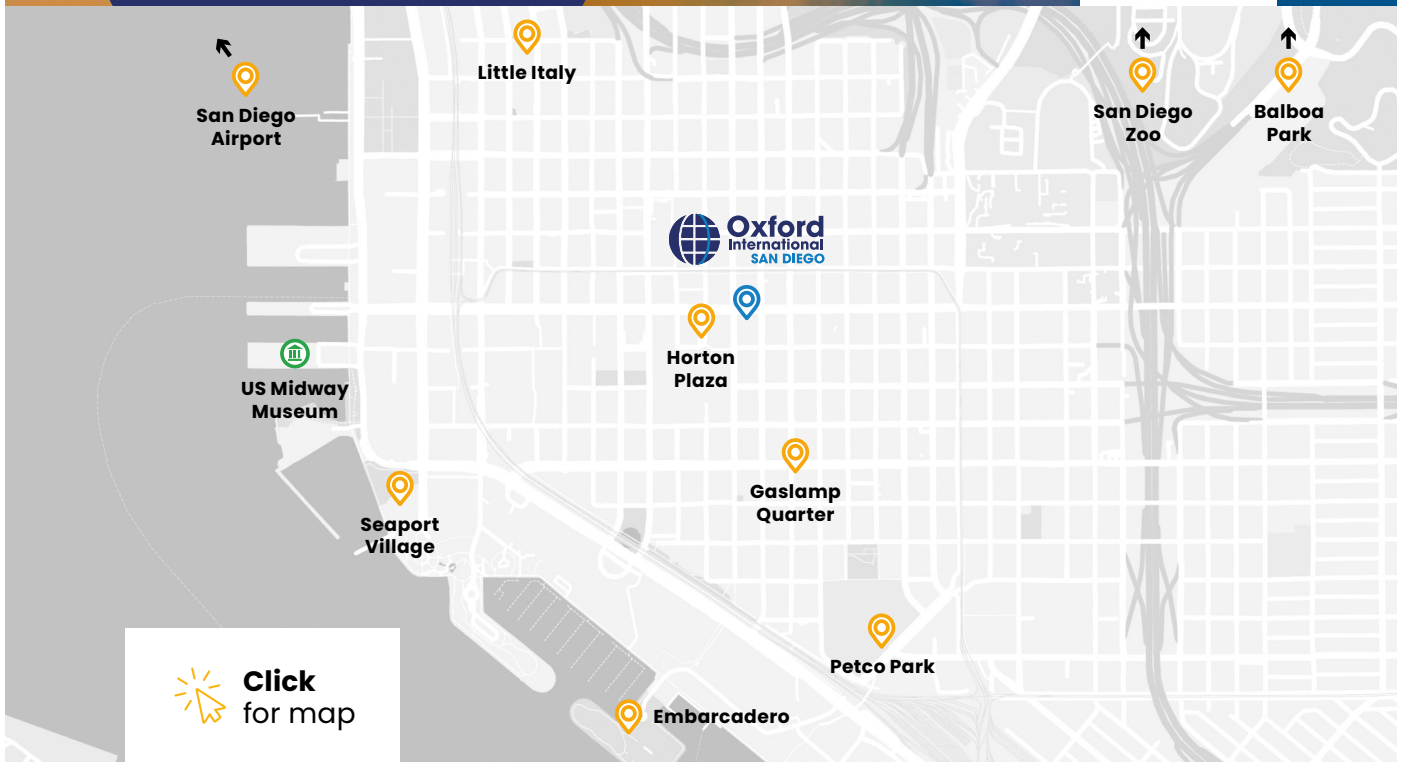

San Diego

Study in the historic heart of this vibrant and exciting Californian coastal city.

With beautiful beaches, world famous attractions and a sunny climate all year round, San Diego is the perfect choice for students who enjoy the outdoor lifestyle. Our school is located in the historic Gaslamp Quarter – well within walking distance to the waterfront as well as many options for shopping, cinema, food and drink.

Follow us on Instagram to see what's happening right now:
@oiegnorthamerica

Sample activities

- San Diego Zoo
- Balboa Park
- Beach Activities
- Sea World
- Midway Aircraft Carrier Museum
- Professional Baseball Games featuring the San Diego Padres

San Diego Bay

Click for map

LanguageCourse^{net} Book at worldwide lowest price at: <https://www.languagecourse.net/school-oi-digital-institute-online-english-cambridge.php3>

+1 646 503 18 10	+44 330 124 03 17	+34 93 220 38 75	+33 1-78416974	+41 225 180 700	+49 221 162 56897	+43 720116182
+31 858880253	+7 4995000466	+46 844 68 36 76	+47 219 30 570	+45 898 83 996	+39 02-94751194	+48 223 988 072
	+81 345 895 399		+55 213 958 08 76	+86 19816218990