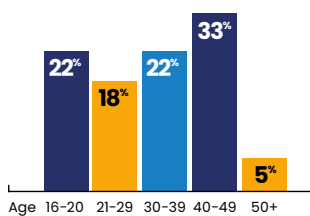

Student age