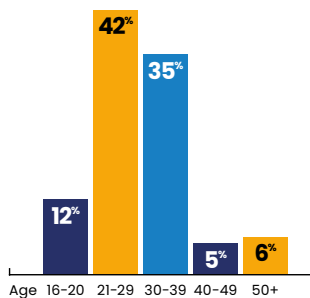

KEY FIGURES

Student nationality

Brazil 11%, Japan 8%, Latin America 12%, South Korea 9%, Europe 11%, Turkey 12%, MENA 8%, China 9%, Russia 6%, South East Asia 6%, Other 8%

Student age

Mercy College Manhattan