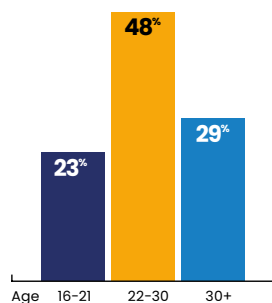

KEY FIGURES

Student nationality

Student age

Oxford school building

Students in classroom

Students exploring Oxford

CLASS START TIME

- Morning Classes:** 9:00
- Afternoon Classes:** 13:00