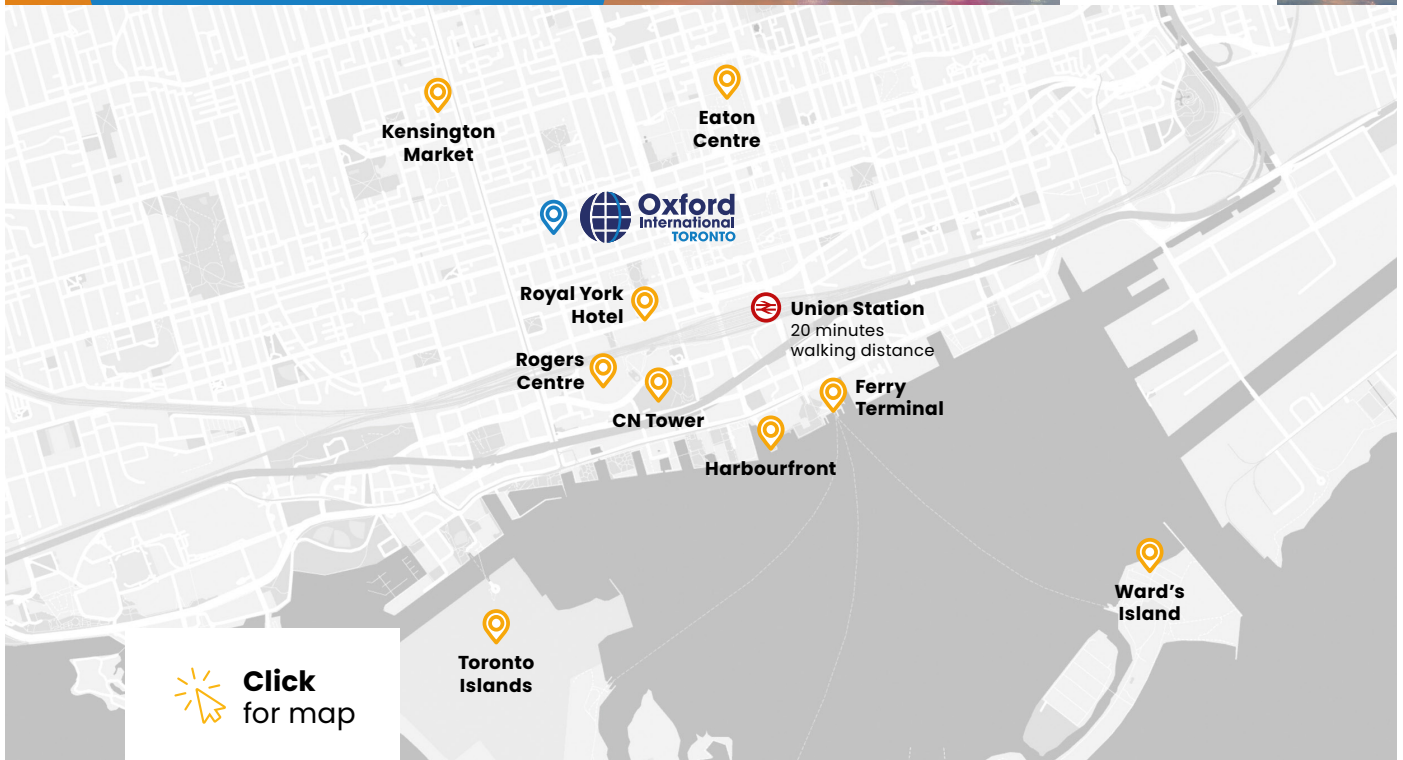

Toronto

Study in the heart of this dynamic city, surrounded by soaring skyscrapers and quaint historic neighbourhoods.

Toronto has all the exciting attractions of a big city with a small-town feel, charming neighbourhoods and welcoming inhabitants. Our campus is located in the heart of the Entertainment District, with great shopping by Queen Street West, cinemas, cafes and restaurants all within walking distance.

Sample activities

- Canoeing
- Ice Skating
- CN Tower
- Movie Nights
- Niagara Falls
- Centre Island
- Kensington Market

Follow us on Instagram to see what's happening right now:
@oiegnorthamerica

CN Tower, Toronto

Follow us on Instagram
to see what's happening
right now:

@oiegnorthamerica

Vancouver

Study in a modern city surrounded
by a spectacular natural landscape.

Vancouver is a world-class waterfront city with an impressive skyline – surrounded by snow-capped mountains, lush forests and sandy beaches. Our English language school is located in the heart of downtown Vancouver. The locality has an abundance of shops and restaurants, and students can enjoy spectacular views from nearby Canada Place.

Sample activities

- Halifax waterfront boardwalk
- Local Parks
- Art Galleries
- Ice Skating
- Beach Day
- Halifax Central Library
- Trip to Cape Breton
- Farmer's Market
- Enjoy Canada's best seafood

Follow us on Instagram to see what's happening right now: