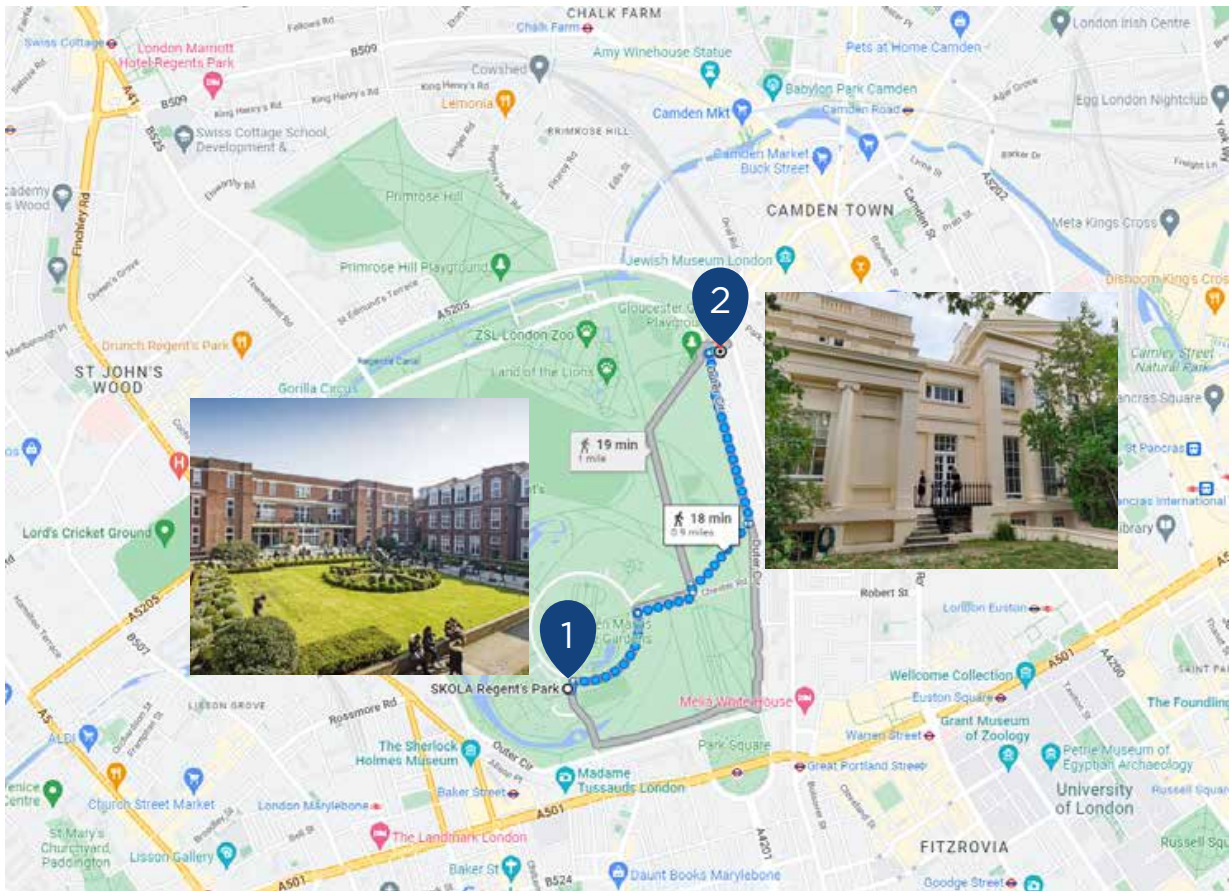

MAP

1

SKOLA Regent's Park
Regent's University London
Regent's Park Inner Circle,
London NW1 4NS

*5-17 year olds from
Monday 19th June -
Saturday 1st July 2023*

*10-17 year olds from
Monday 3rd July -
Saturday 12th August 2023*

Underground: Baker Street

2

SKOLA Gloucester Gate
BADA, 14 Gloucester Gate
Regent's Park Outer Circle
London NW1 5HG

*5-9 year olds from
Monday 3rd July -
Saturday 12th August 2023*

*5-17 year olds from
Monday 14th August -
Saturday 26th August*