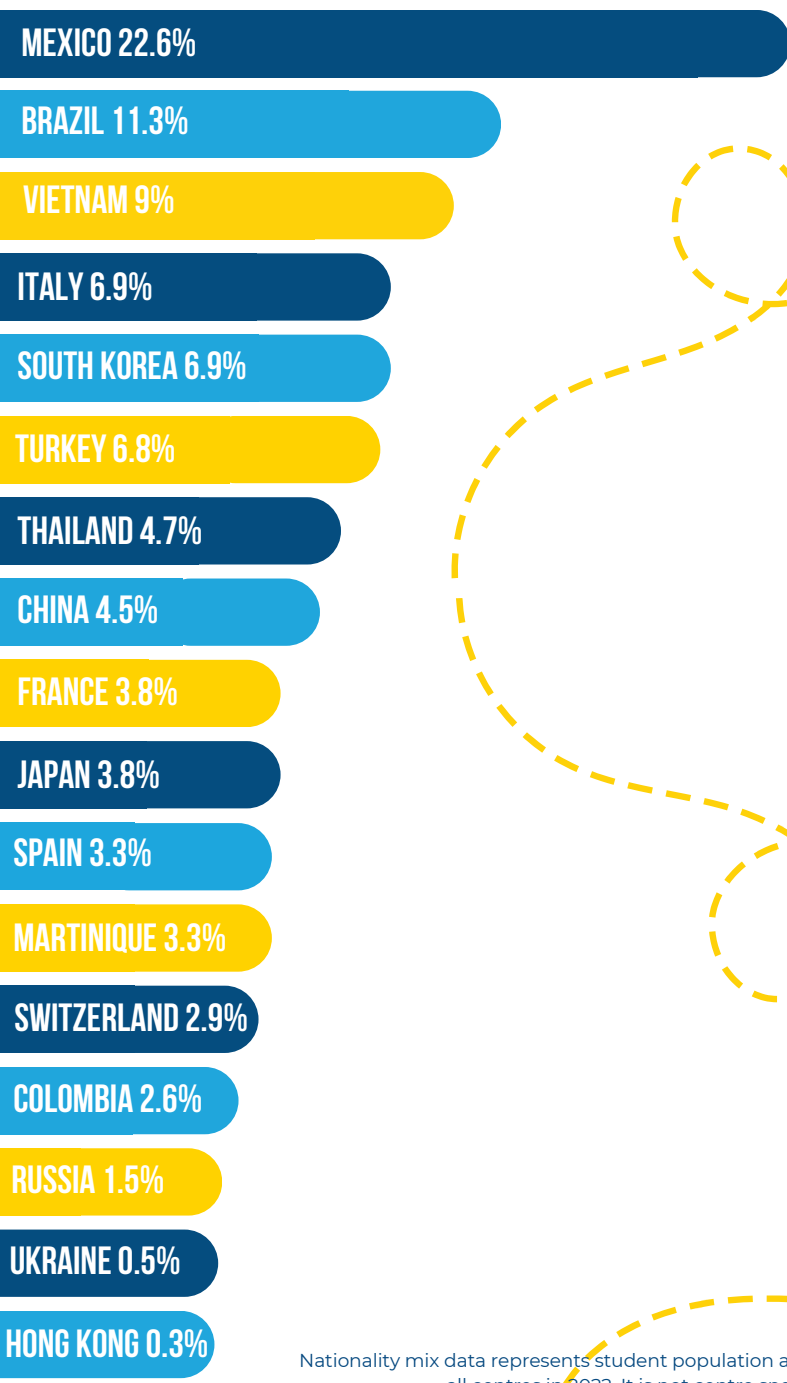

NATIONALITY MIX

Nationality mix data represents student population across all centres in 2022. It is not centre specific.

LanguageCourse^{net} Book at worldwide lowest price at:
<https://www.languagecourse.net/school-sol-camps-new-york.php3>

+1 646 503 18 10	+44 330 124 03 17	+34 93 220 38 75	+33 1-78416974	+41 225 180 700	+49 221 162 56897	+43 720116182
+31 858880253	+7 4995000466	+46 844 68 36 76	+47 219 30 570	+45 898 83 996	+39 02-94751194	+48 223 988 072
	+81 345 895 399	+55 213 958 08 76	+86 19816218990