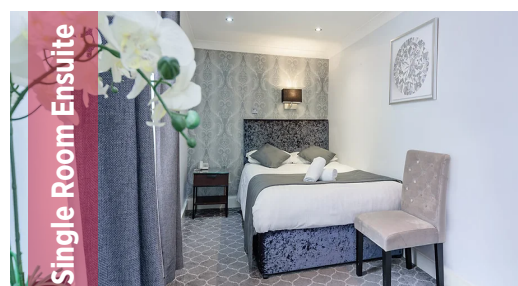

ARRIVAL & DEPARTURE

CHECK-IN
Sundays
from 3pm

CHECK-OUT
Sundays
before 10am