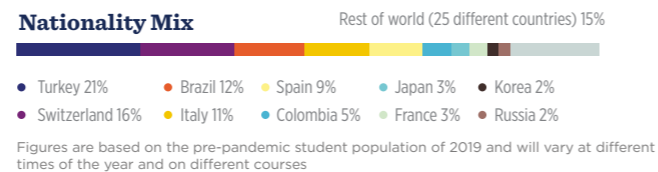

# St Giles Cambridge

*Study in a historic university city*

- A welcoming boutique school, where you'll receive plenty of personal attention
- Central location near the train station and within walking distance to the city centre
- A busy, vibrant city that also has excellent transport links to London
- Beautifully refurbished building, with bright, modern and comfortable classrooms
- Lots of green spaces to relax and spend time with your new friends

## Nationality Mix

Perfect for Teens:  
Minimum age of 14+ all year round!