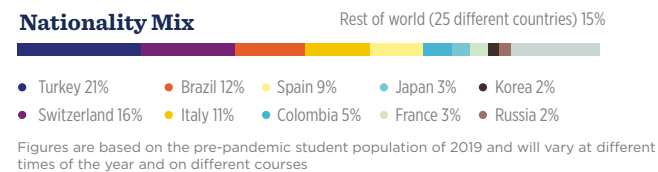

St Giles Cambridge

Study in a historic university city

- A welcoming boutique school, where you'll receive plenty of personal attention
- Central location near the train station and within walking distance to the city centre
- A busy, vibrant city that also has excellent transport links to London
- Beautifully refurbished building, with bright, modern and comfortable classrooms
- Lots of green spaces to relax and spend time with your new friends

Choose your course

- General English Courses
- General English Juniors Course
- Long-stay Courses (24+ weeks)
- English Plus options (Business, University Studies)
- St Giles/INTO University Pathway Programme
- Examination Courses (IELTS, Cambridge English)
- Family Summer Courses

Choose your accommodation

- Homestay (20-45 minutes by public transport)
- Year-round Residence (30-40 minutes' walk)
- Hotels (10-30 minutes' walk)

Nationality Mix