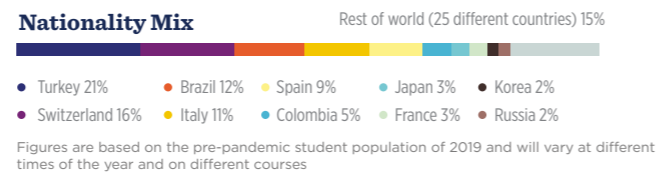

St Giles Cambridge

Study in a historic university city

- A welcoming boutique school, where you'll receive plenty of personal attention
- Central location near the train station and within walking distance to the city centre
- A busy, vibrant city that also has excellent transport links to London
- Beautifully refurbished building, with bright, modern and comfortable classrooms
- Lots of green spaces to relax and spend time with your new friends

Choose your course

- General English Courses
- General English Juniors Course
- Long-stay Courses (24+ weeks)
- English Plus options (Business, University Studies)
- St Giles/INTO University Pathway Programme
- Examination Courses (IELTS, Cambridge English)
- Family Summer Courses

Choose your accommodation

- Homestay (20-45 minutes by public transport)
- Year-round Residence (30-40 minutes' walk)
- Hotels (10-30 minutes' walk)

Nationality Mix