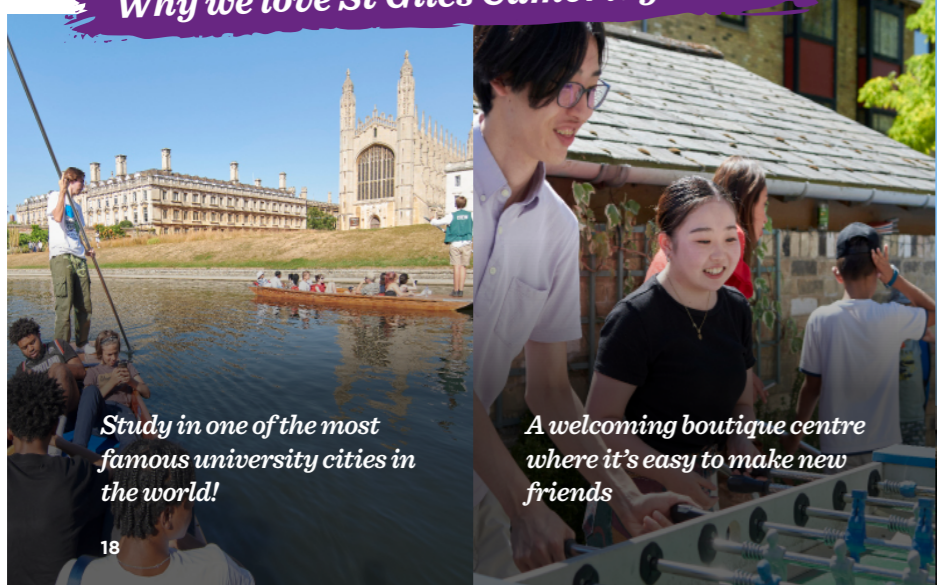

St Giles Cambridge

Study in a historic university city

- A welcoming boutique school, where you'll receive plenty of personal attention
- Central location near the train station and within walking distance to the city centre
- A busy, vibrant city that also has excellent transport links to London
- Beautifully refurbished building, with bright, modern and comfortable classrooms
- Lots of green spaces to relax and spend time with your new friends

Choose your accommodation

- Homestay (20-45 minutes by public transport)
- Year-round Residence (30-40 minutes' walk)
- Hotels (10-30 minutes' walk)

Nationality Mix

Perfect for Teens:
Minimum age of 14+ all year round!

Key Facts

- SELF STUDY AREAS
- STUDENT COMPUTERS, TABLETS AND FREE WI-FI
- STUDENT CAFÉ
- INTERACTIVE WHITEBOARDS IN ALL CLASSROOMS
- STUDENT BOOKSHOP
- GARDEN TERRACE

St Giles Cambridge was a great experience! I improved my level of English and made many friends! Thanks St Giles for everything"

Elias, Switzerland

Why we love St Giles Cambridge

Study in one of the most famous university cities in the world!

A welcoming boutique centre where it's easy to make new friends

Modern facilities at a beautifully refurbished school