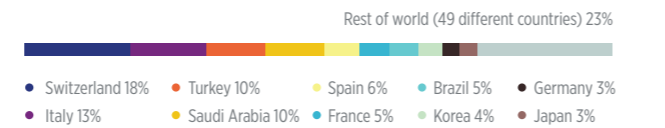

# St Giles Brighton

City life by the sea

- One of the largest schools in Brighton, with plenty of social activities to get involved in
- A fantastic city centre location minutes from the beach, the Royal Pavilion, great restaurants & bars and shopping
- With students from over 50 countries, it's a great place to meet new friends from around the world
- Great accommodation options, including our George Street Residence which is just a four-minute walk away
- A wide variety of courses to suit your learning needs

### Nationality Mix

Figures are based on the pre-pandemic student population of 2019 and will vary at different times of the year and on different courses

“The school has an excellent location in Brighton, and you can find lots of interesting places, restaurants, bars, theatres and the beach nearby.”