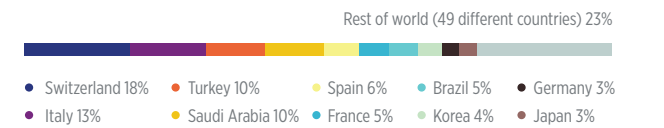

St Giles Brighton

City life by the sea

- One of the largest schools in Brighton, with plenty of social activities to get involved in
- A fantastic city centre location minutes from the beach, the Royal Pavilion, great restaurants & bars and shopping
- With students from over 50 countries, it's a great place to meet new friends from around the world
- Great accommodation options, including our George Street Residence which is just a four-minute walk away
- A wide variety of courses to suit your learning needs

Choose your accommodation

- St Giles George Street Residence (4-minute walk)
- Standard and Superior Homestays (10-45 minutes by public transport)
- Hotels and Guest Houses (5-20 minutes' walk)

Nationality Mix

Figures are based on the pre-pandemic student population of 2019 and will vary at different times of the year and on different courses

“The school has an excellent location in Brighton, and you can find lots of interesting places, restaurants, bars, theatres and the beach nearby.”