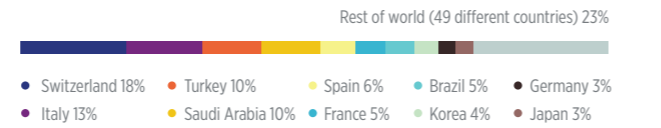

# St Giles Brighton

City life by the sea

- One of the largest schools in Brighton, with plenty of social activities to get involved in
- A fantastic city centre location minutes from the beach, the Royal Pavilion, great restaurants & bars and shopping
- With students from over 50 countries, it's a great place to meet new friends from around the world
- Great accommodation options, including our George Street Residence which is just a four-minute walk away
- A wide variety of courses to suit your learning needs

## Nationality Mix

Figures are based on the pre-pandemic student population of 2019 and will vary at different times of the year and on different courses

“The school has an excellent location in Brighton, and you can find lots of interesting places, restaurants, bars, theatres and the beach nearby.”