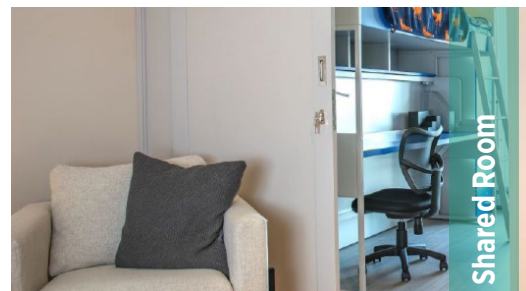

GEC PEARSON

FACILITIES & AMENITIES

Free Wi-Fi

Weekly Clean

Reception

Onsite Laundry

Bedding/Linen provided

Gym

THE ADDRESS

GEC Pearson
7657 Cambie Street,
Vancouver, BC V6P 3H8, Canada
Emergency phone: +1 604 831 4006

THE LOCATION

At GEC Pearson, student living has never been more exciting. The two buildings are located in one of Vancouver's most central and convenient neighbourhoods. GEC Pearson is just minutes away from the popular schools, parks, shopping centres, and attractions. Just steps away from the Skytrain Station, you can enjoy a fast commute to Downtown Vancouver or Richmond.

ARRIVAL & DEPARTURE

CHECK-IN*
Sundays
from 4pm

CHECK-OUT*
Sundays
before 11am

* **Check-in/Check-out:** There is a minimum stay of 5 weeks for this residence (min stay of two months for the single apartment, excluding June-Sept). Weekly rates are charged Sat-Sat or Sun-Sun regardless of weekday check-in/out.

WEEKLY PRICE

	Prices are per person Weekly Jan-Dec
Twin room, shared bathroom	$447
Semi-private room, shared bathroom*	$470
Single room, shared bathroom	$563
Single apartment, private bathroom	$882

There is an additional amenities fee of $210 (including tax), which is non-refundable. A security deposit of $600 is required at the time of booking. It is returned after your departure, less any costs for damage or outstanding payments. Students will need to have proof of tenant's insurance with $1 million liability. It is non-returnable in case of cancellation less than 30 days before the start date.

VANCOUVER Accommodation

LanguageCourse.net Book at worldwide lowest price at: <https://www.languagecourse.net/school-st-giles-international-vancouver.php3>