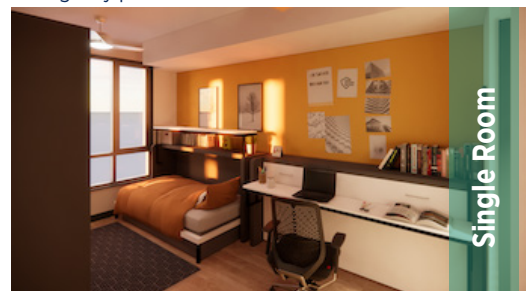

GEC KING EDWARD

THE LOCATION

GEC King Edward is GEC's newest student accommodation located in the heart of Vancouver, and it's got a super cool neighbourhood vibe. The residence brings students close to the buzzing areas of Cambie Village and Queen Elizabeth Park so students never miss out on any of the action.

ARRIVAL & DEPARTURE

CHECK-IN
Sundays
from 4pm

CHECK-OUT
Sundays
before 11am

* **Check-in/Check-out:** There is a minimum stay of 5 weeks for this residence (min stay of two months for the single apartment, excluding June-Sept). Weekly rates are charged Sat-Sat or Sun-Sun regardless of weekday check-in/out.

WEEKLY PRICE

	Prices are per person Weekly Jan-Dec
Twin room, shared bathroom	$470
Single room, shared bathroom	$586
Single apartment, private bathroom	$915

There is an additional amenities fee of $367.50 (including tax), which is non-refundable. A security deposit of $600 is required at the time of booking. It is returned after your departure, less any costs for damage or outstanding payments. Students will need to have proof of tenant's insurance with $1 million liability. It is non-returnable in case of cancellation less than 30 days before the start date.

FACILITIES & AMENITIES

Free Wi-Fi

Weekly Clean

Reception

Onsite Laundry

Bedding/Linen provided

CCTV

Gym

GEC King Edward

431 W King Edward Avenue, Vancouver, BC
V5Y 2J3 Canada
Emergency phone: +1 604 831 4006

VANCOUVER Accommodation

LanguageCourse.net Book at worldwide lowest price at:
<https://www.languagecourse.net/school-st-giles-international-vancouver.php3>