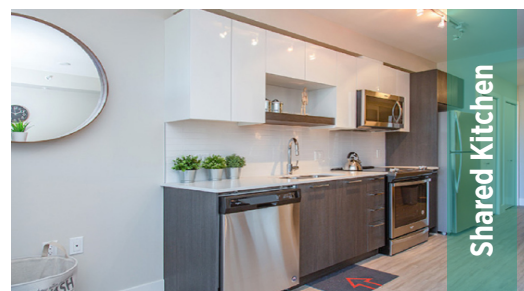

Shared Room

Shared Kitchen

VANCOUVER Accommodation

LanguageCourse.net Book at worldwide lowest price at: <https://www.languagecourse.net/school-st-giles-international-vancouver.php3>

+1 646 503 18 10
+31 858880253