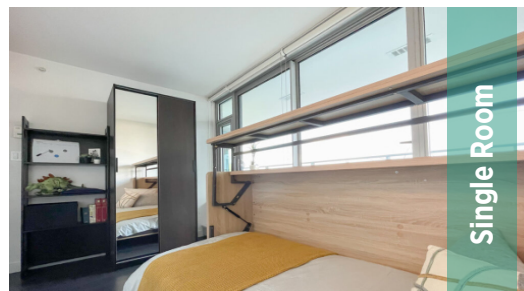

GEC MARINE GATEWAY

FACILITIES & AMENITIES

- Free Wi-Fi
- Weekly Clean
- Reception
- Onsite Laundry
- Bedding/Linen provided
- CCTV
- Gym

GEC Marine Gateway
8101 Nunavut Ln
Vancouver, BC V5X 0E3, Canada
Emergency phone: +1 604 831 4006

THE LOCATION

GEC Marine Gateway consists of our two newest buildings, featuring modern designs and energy-efficient amenities. This residence includes a beautifully landscaped outdoor area with gardens, seating, and public art. All apartments offer a spacious balcony or patio. GEC Marine Gateway is only a 1 minute walk from restaurants, shops, supermarkets, cinema and the Marine Drive Skytrain Station.

ARRIVAL & DEPARTURE

CHECK-IN* Sundays from 4pm
CHECK-OUT* Sundays before 11am

* **Check-in/Check-out:** There is a minimum stay of 5 weeks for this residence (min stay of two months for the single apartment, excluding June-Sept). Weekly rates are charged Sat-Sat or Sun-Sun regardless of weekday check-in/out.

WEEKLY PRICE

	Prices are per person Weekly Jan-Dec
Semi-private room, shared bathroom*	$470
Single room, shared bathroom	$684

There is an additional amenities fee of $210 (including tax), which is non-refundable. A security deposit of $600 is required at the time of booking. It is returned after your departure, less any costs for damage or outstanding payments. Students will need to have proof of tenant's insurance with $1 million liability. It is non-returnable in case of cancellation less than 30 days before the start date.

VANCOUVER Accommodation

LanguageCourse^{net} Book at worldwide lowest price at: <https://www.languagecourse.net/school-st-giles-international-vancouver.php3>