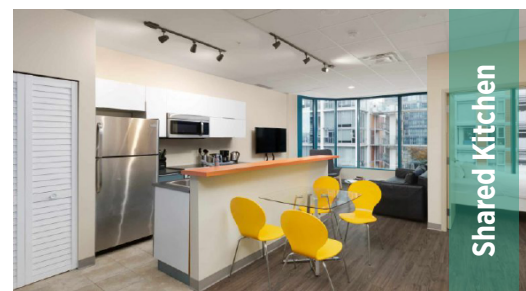

Single Room

Shared Kitchen

ARRIVAL & DEPARTURE

CHECK-IN
Sundays
from 4pm

CHECK-OUT
Sundays
before 11am

* **Check-in/Check-out:** There is a minimum stay of 5 weeks for this residence (min stay of two months for the single apartment, excluding June-Sept). Weekly rates are charged Sat-Sat or Sun-Sun regardless of weekday check-in/out.

WEEKLY PRICE

	Prices are per person Weekly Jan-Dec
Single room, shared bathroom	$563
Twin room*, shared bathroom	$447
Private apartment, one bedroom	$905

There is an additional amenities fee of $210 (including tax), which is non-refundable. A security deposit of $600 is required at the time of booking. It is returned after your departure, less any costs for damage or outstanding payments. Students will need to have proof of tenant's insurance with $1 million liability. It is non-returnable in case of cancellation less than 30 days before the start date.

VANCOUVER Accommodation

LanguageCourse^{net} Book at worldwide lowest price at:
<https://www.languagecourse.net/school-st-giles-international-vancouver.php3>

+1 646 503 18 10
+31 858880253

+44 330 124 03 17
+7 4995000466

+34 93 220 38 75
+46 844 68 36 76
+81 345 895 399

+33 1-78416974
+47 219 30 570
+52 213 958 08 76

+41 225 180 700
+45 898 83 996
+86 19816218990

+49 221 162 56897
+39 02-94751194

+43 720116182
+48 223 988 072