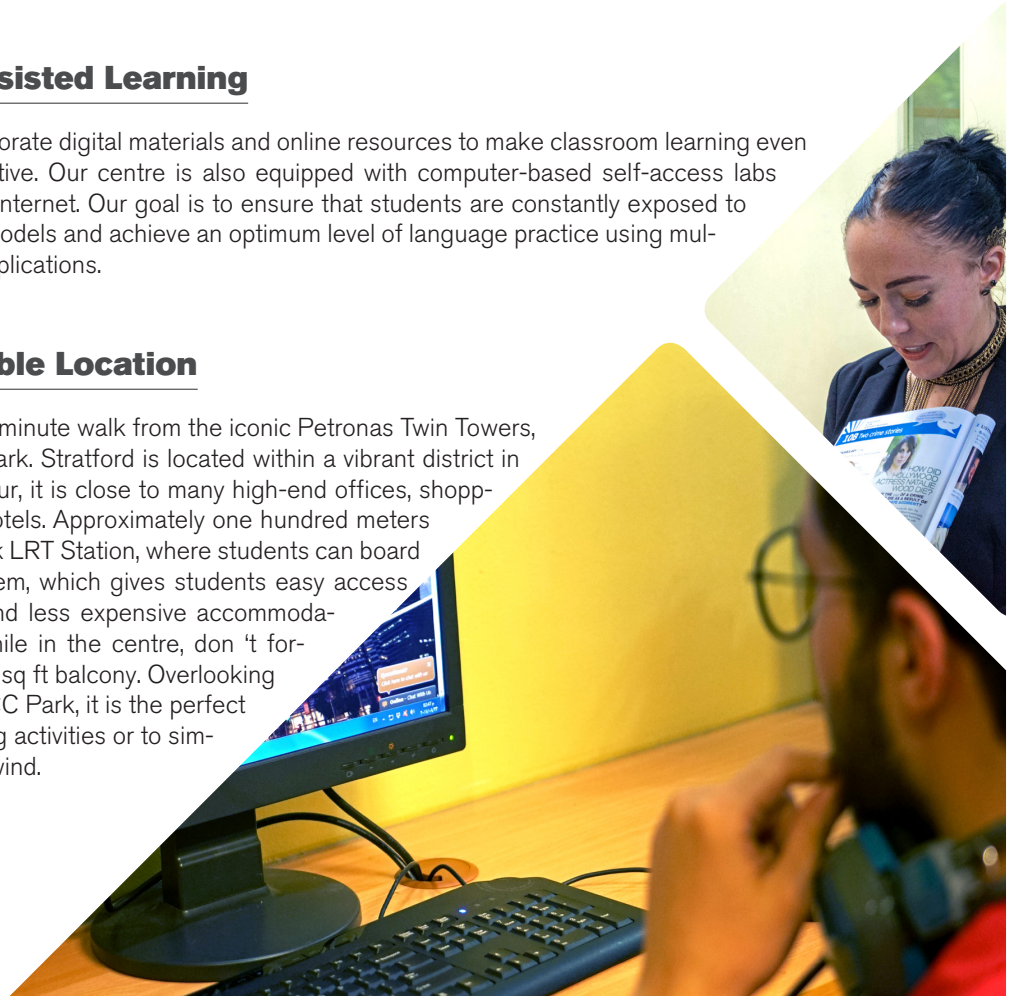

Highly Accessible Location

The centre is only a five-minute walk from the iconic Petronas Twin Towers, KL's most famous landmark. Stratford is located within a vibrant district in the heart of Kuala Lumpur, it is close to many high-end offices, shopping malls and five-star hotels. Approximately one hundred meters away is the Ampang Park LRT Station, where students can board the city's rail transit system, which gives students easy access to the rest of the city and less expensive accommodations in the suburbs. While in the centre, don't forget to check out our 500 sq ft balcony. Overlooking the lush greenery of KLCC Park, it is the perfect place for outdoor learning activities or to simply take a break and unwind.

The ability to speak multiple languages is becoming more important than ever in the global economy. At Stratford, we are here to provide you, the student, with first-class teaching and learning at an affordable price. Apart from excellent teaching and quick progress, we will also ensure that you will enjoy your experience here while immersing yourself in the beauty of Malaysia and the diversity of its culture.

Director
Academic Department

LanguageCourse^{net} Book at worldwide lowest price at:

<https://www.languagecourse.net/school-stratford-international-language-centre-kuala-lumpur.php3>

+1 646 503 18 10
 +31 858880253

+44 330 124 03 17
 +7 4995000466

+34 93 220 38 75
 +46 844 68 36 76

+81 345 895 399

+33 1-78416974
 +47 219 30 570

+55 213 958 08 76

+41 225 180 700
 +45 898 83 996

+86 19816218990

+49 221 162 56897
 +39 02-94751194

+43 720116182
 +48 223 988 072