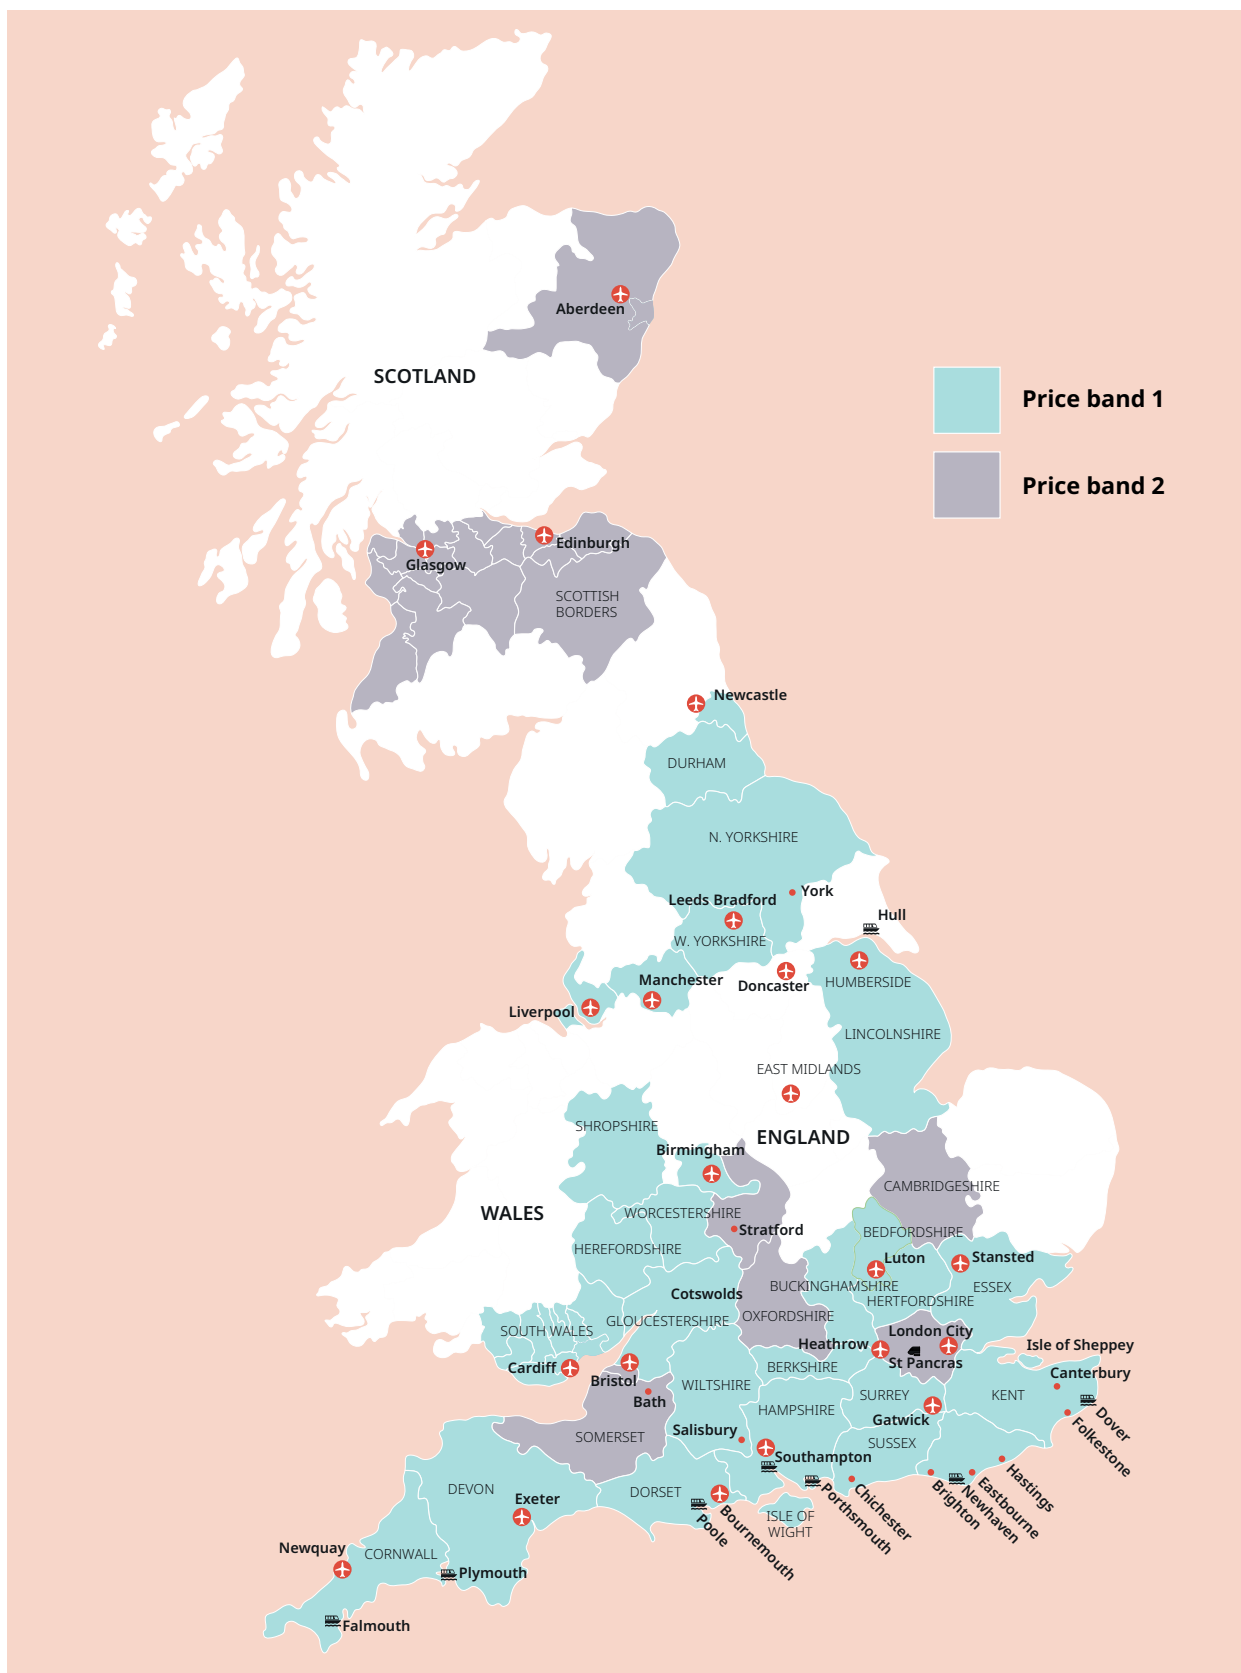

 +49 221 162 56897
 +39 02-94751194

 +43 720116182
 +48 223 988 072

UK English

UK English

Tower Bridge, London

Cornwall

Classic home tuition language programme

Price Band	15hrs lessons	20hrs lessons	25hrs lessons	30hrs lessons	Extra night full board
1	£1,030	£1,220	£1,410	£1,595	£110
2	£1,145	£1,335	£1,525	£1,710	£120