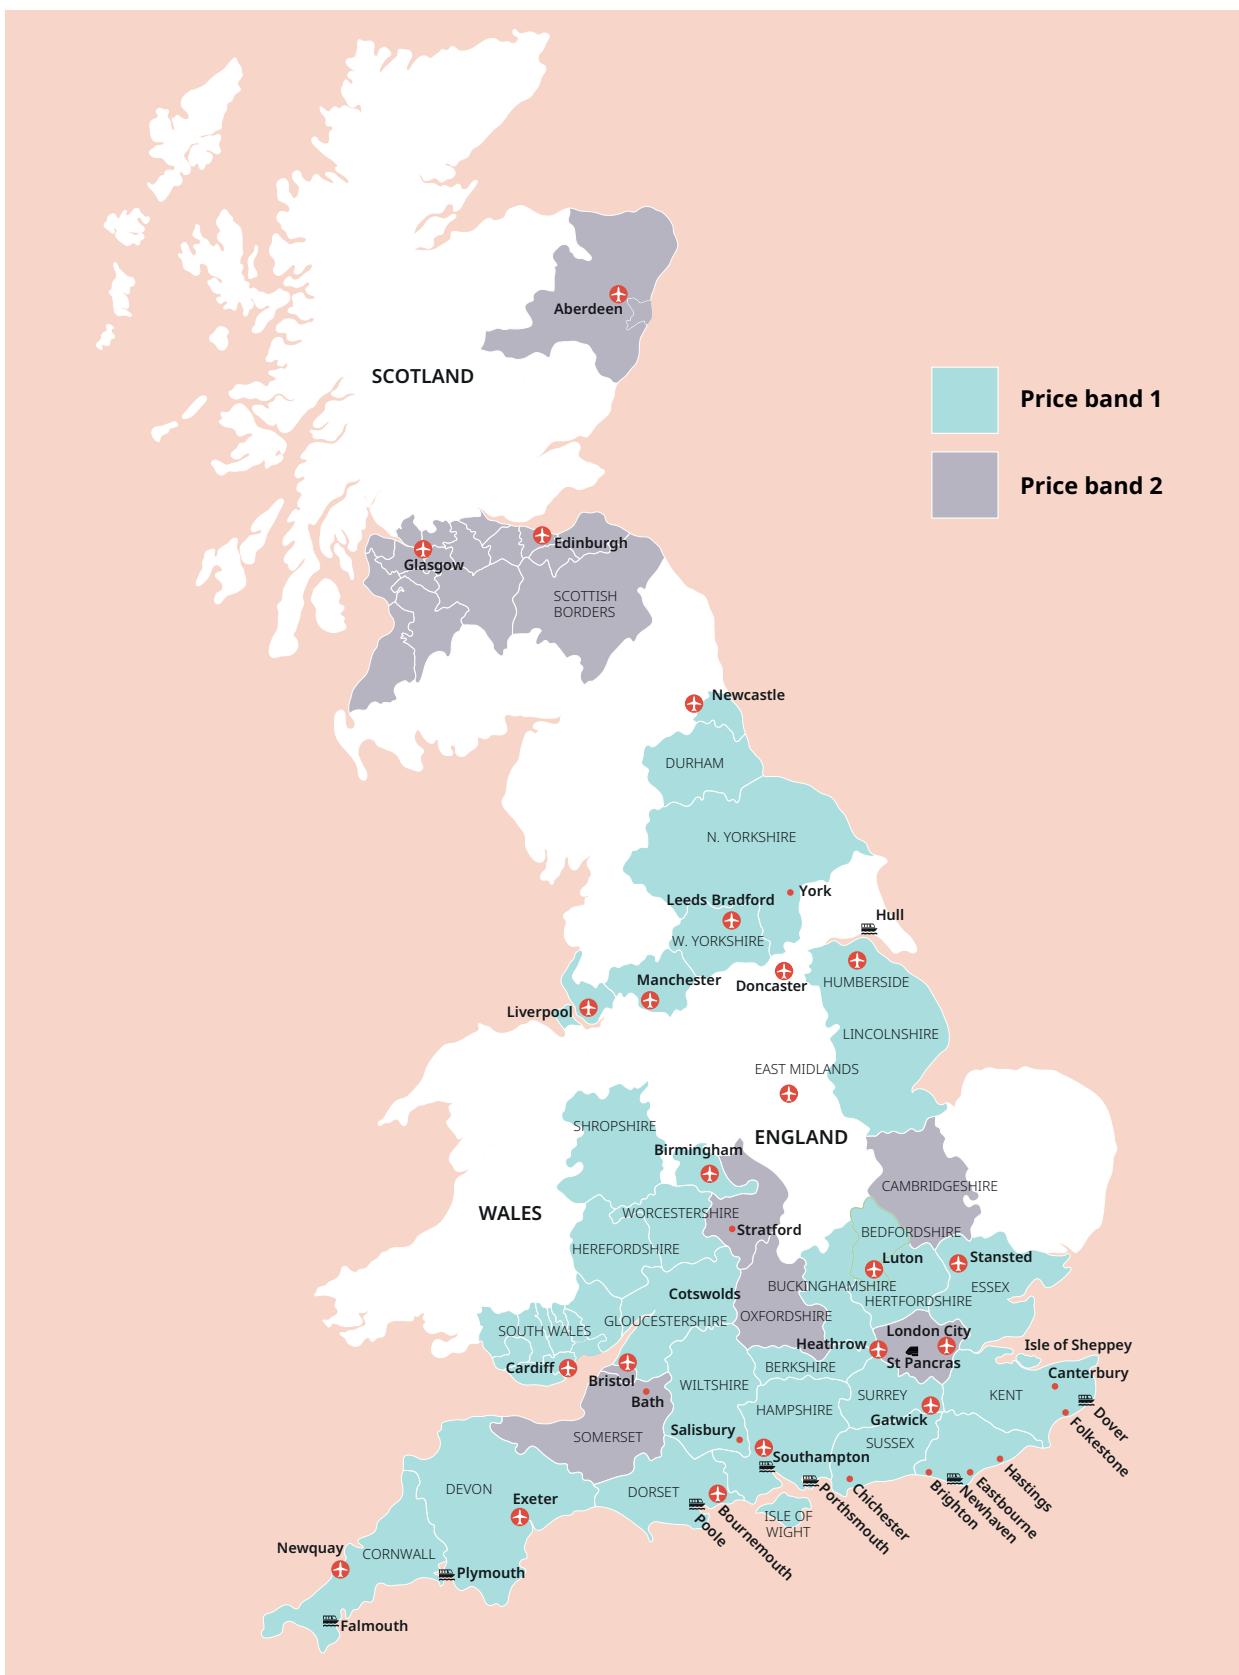

Countries

20 languages
30+ countries worldwide

UK English

UK English

Tower Bridge, London

Cornwall

Classic home tuition language programme

Price Band	15hrs lessons	20hrs lessons	25hrs lessons	30hrs lessons	Extra night full board
1	£1,030	£1,220	£1,410	£1,595	£110
2	£1,145	£1,335	£1,525	£1,710	£120