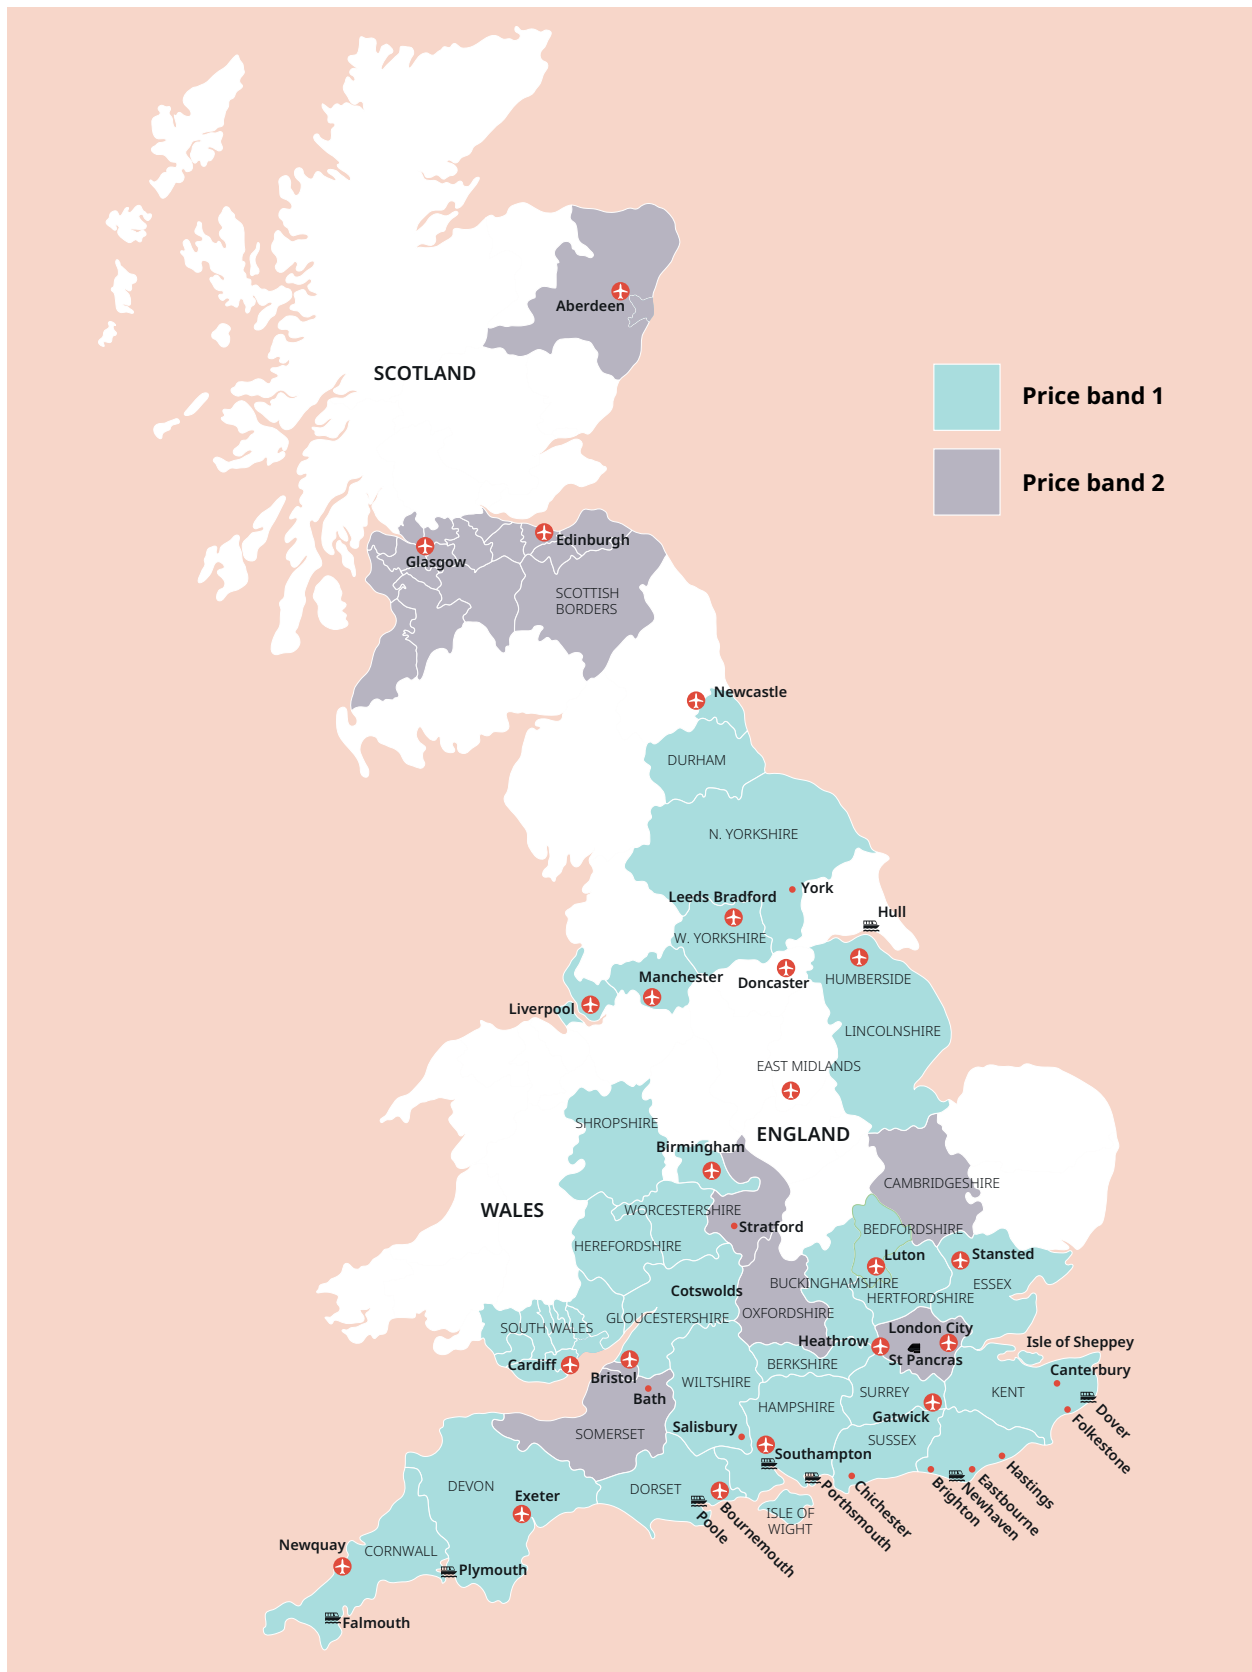

UK English

UK English

Tower Bridge, London

Cornwall

Classic home tuition language programme

Price Band	15hrs lessons	20hrs lessons	25hrs lessons	30hrs lessons	Extra night full board
1	£1,030	£1,220	£1,410	£1,595	£110
2	£1,145	£1,335	£1,525	£1,710	£120