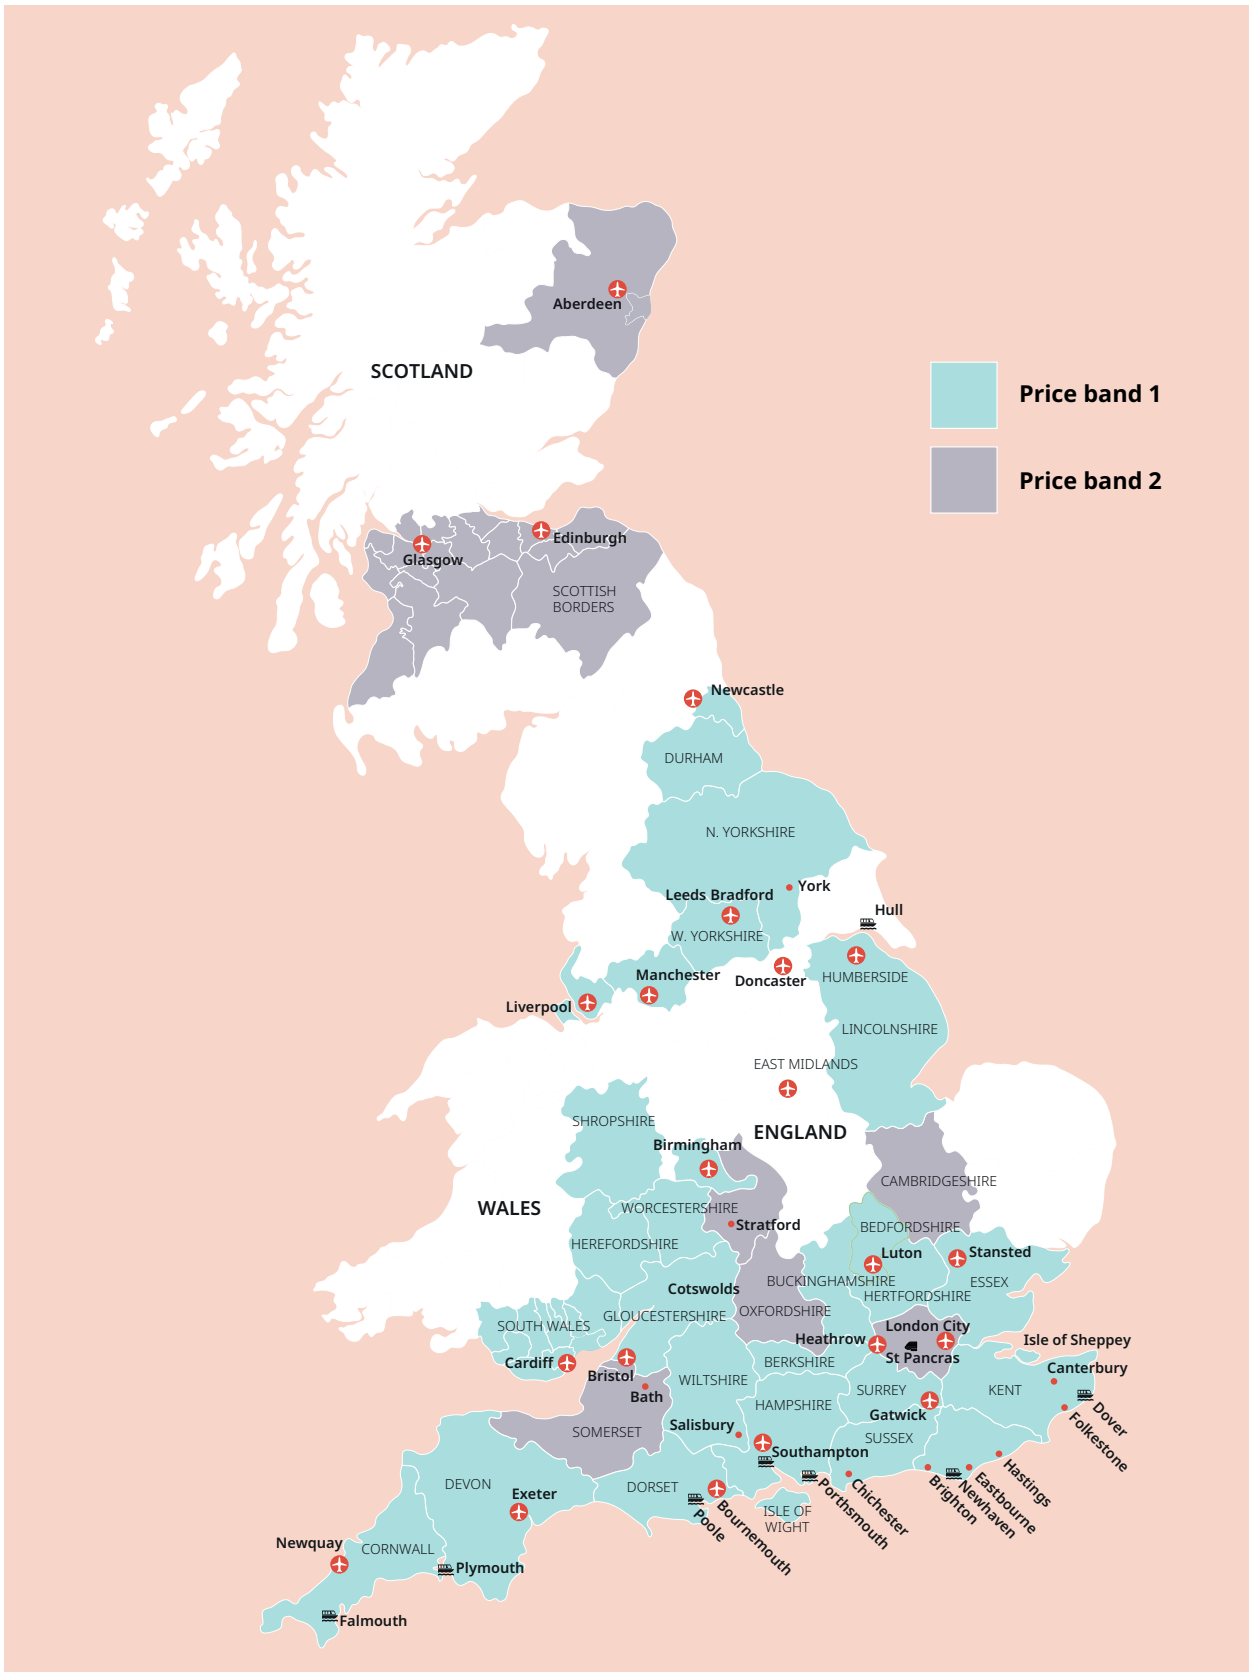

Countries

20 languages
30+ countries worldwide

UK English

UK English

Tower Bridge, London

Cornwall

Classic home tuition language programme

Price Band	15hrs lessons	20hrs lessons	25hrs lessons	30hrs lessons	Extra night full board
1	£1,030	£1,220	£1,410	£1,595	£110
2	£1,145	£1,335	£1,525	£1,710	£120