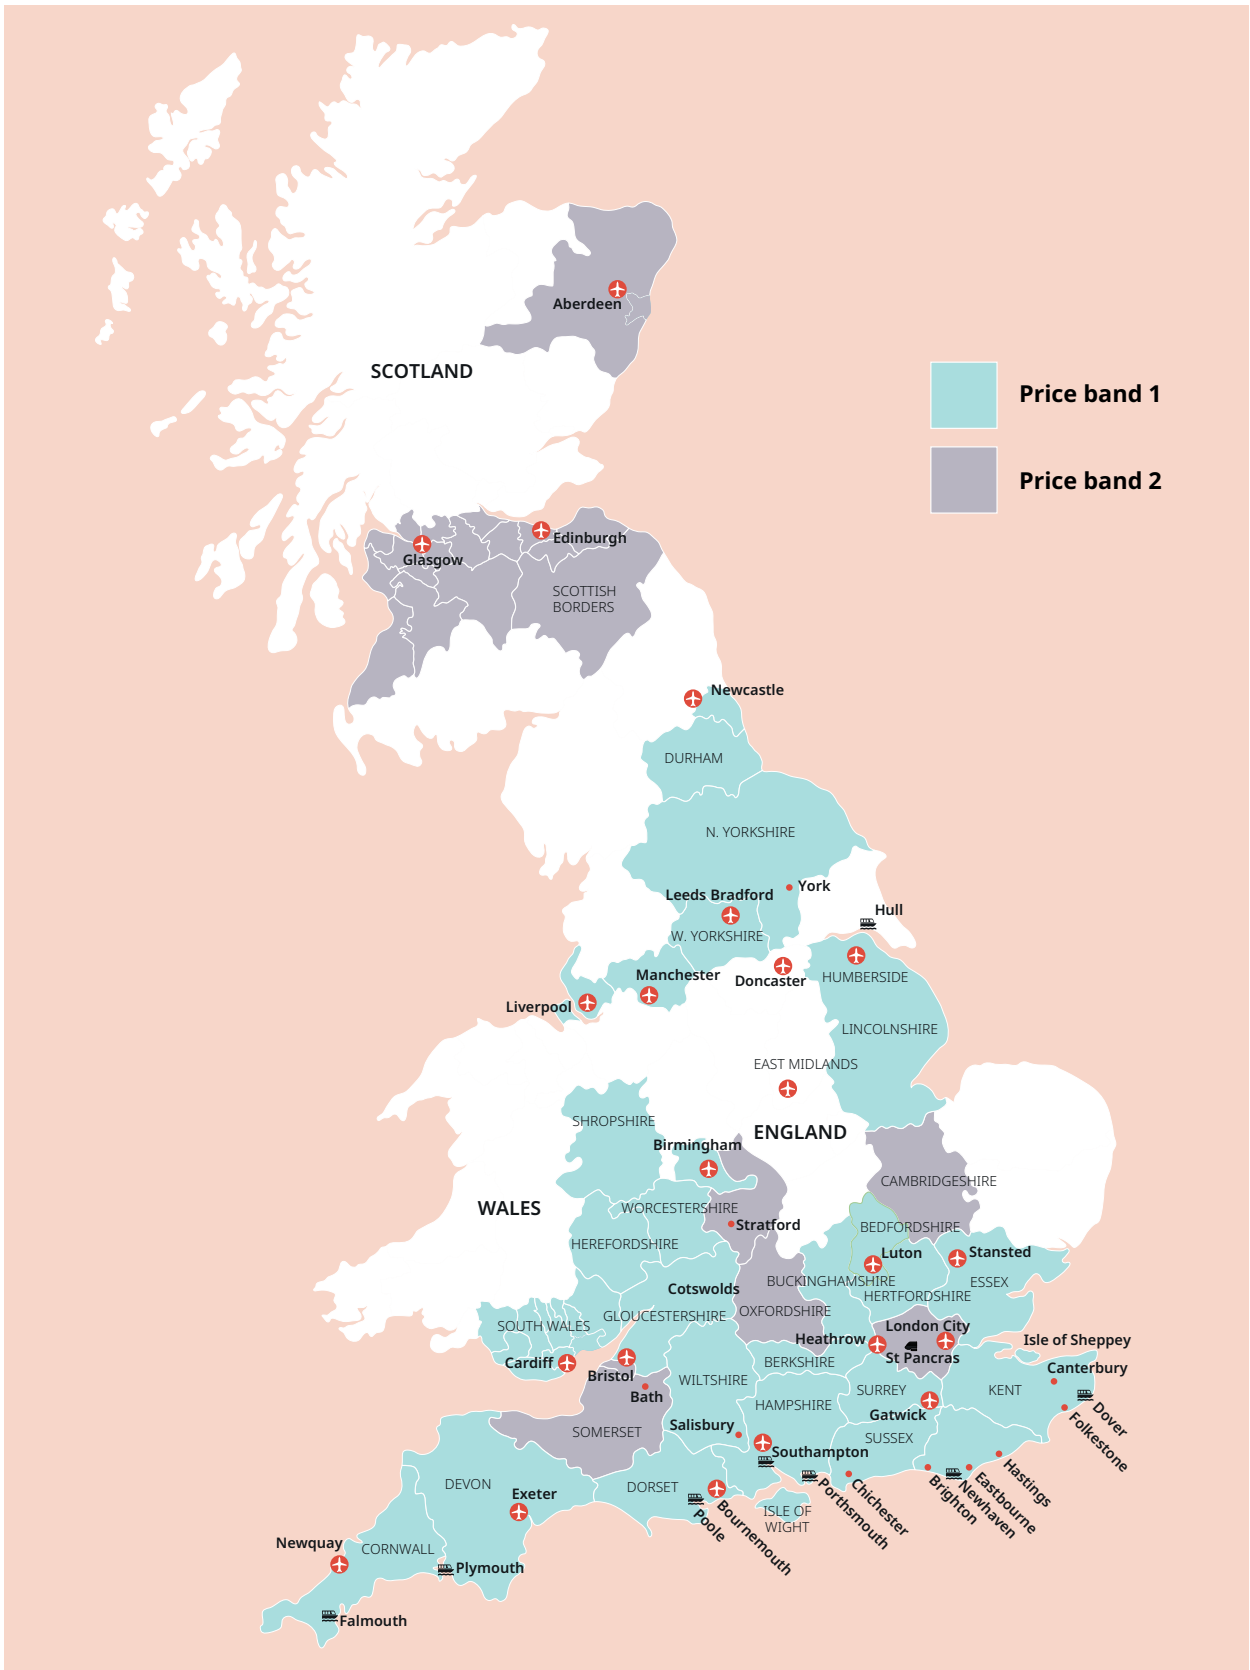

 +43 720116182
 +48 223 988 072

UK English

UK English

Tower Bridge, London

Cornwall

Classic home tuition language programme

Price Band	15hrs lessons	20hrs lessons	25hrs lessons	30hrs lessons	Extra night full board
1	£1,030	£1,220	£1,410	£1,595	£110
2	£1,145	£1,335	£1,525	£1,710	£120