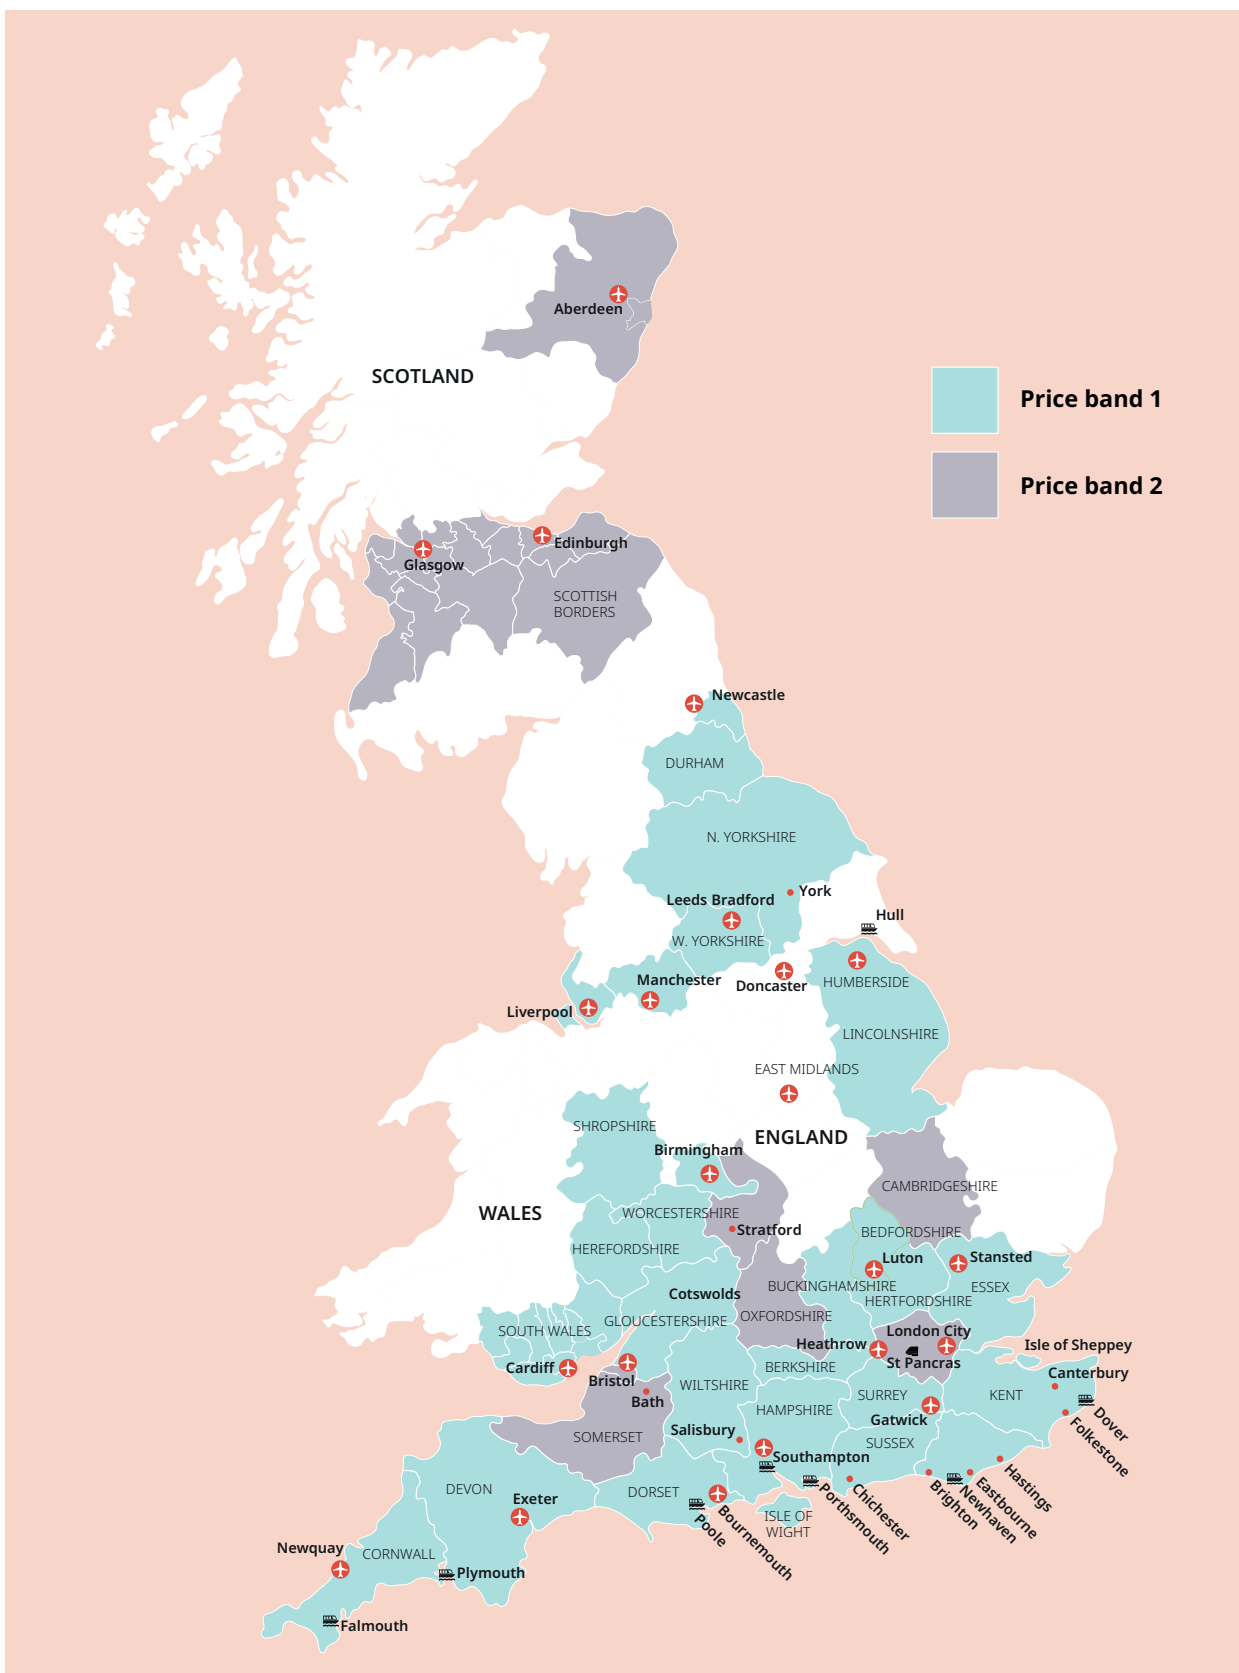

 +43 720116182
 +48 223 988 072

UK English

UK English

Tower Bridge, London

Cornwall

Classic home tuition language programme

Price Band	15hrs lessons	20hrs lessons	25hrs lessons	30hrs lessons	Extra night full board
1	£1,030	£1,220	£1,410	£1,595	£110
2	£1,145	£1,335	£1,525	£1,710	£120