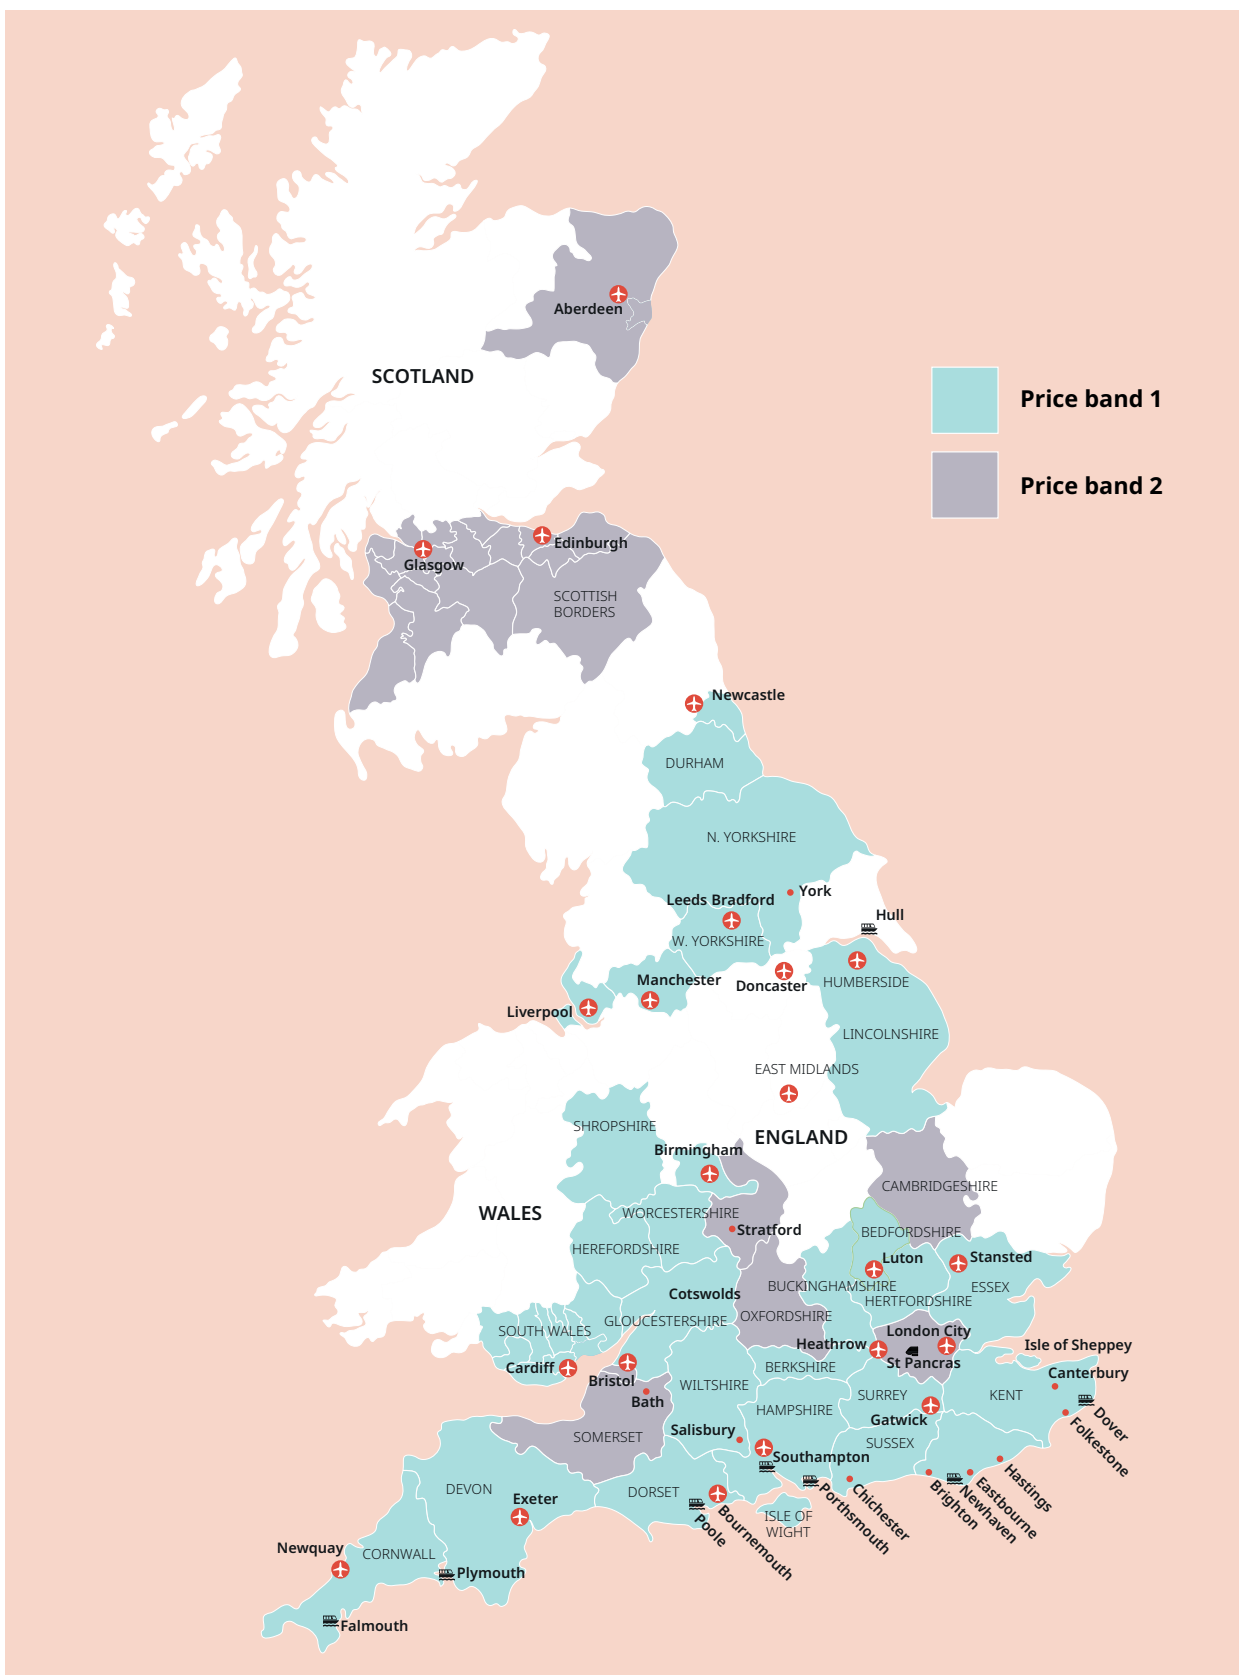

UK English

LanguageCourse^{net} Book at worldwide lowest price at: <https://www.languagecourse.net/school-study--live-in-your-teachers-home-dubai.php3>

+1 646 503 18 10	+44 330 124 03 17	+34 93 220 38 75	+33 1-78416974	+41 225 180 700	+49 221 162 56897	+43 720116182
+31 858880253	+7 4995000466	+46 844 68 36 76	+47 219 30 570	+45 898 83 996	+39 02-94751194	+48 223 988 072
	+81 345 895 399	+52 213 958 08 76	+86 19816218990