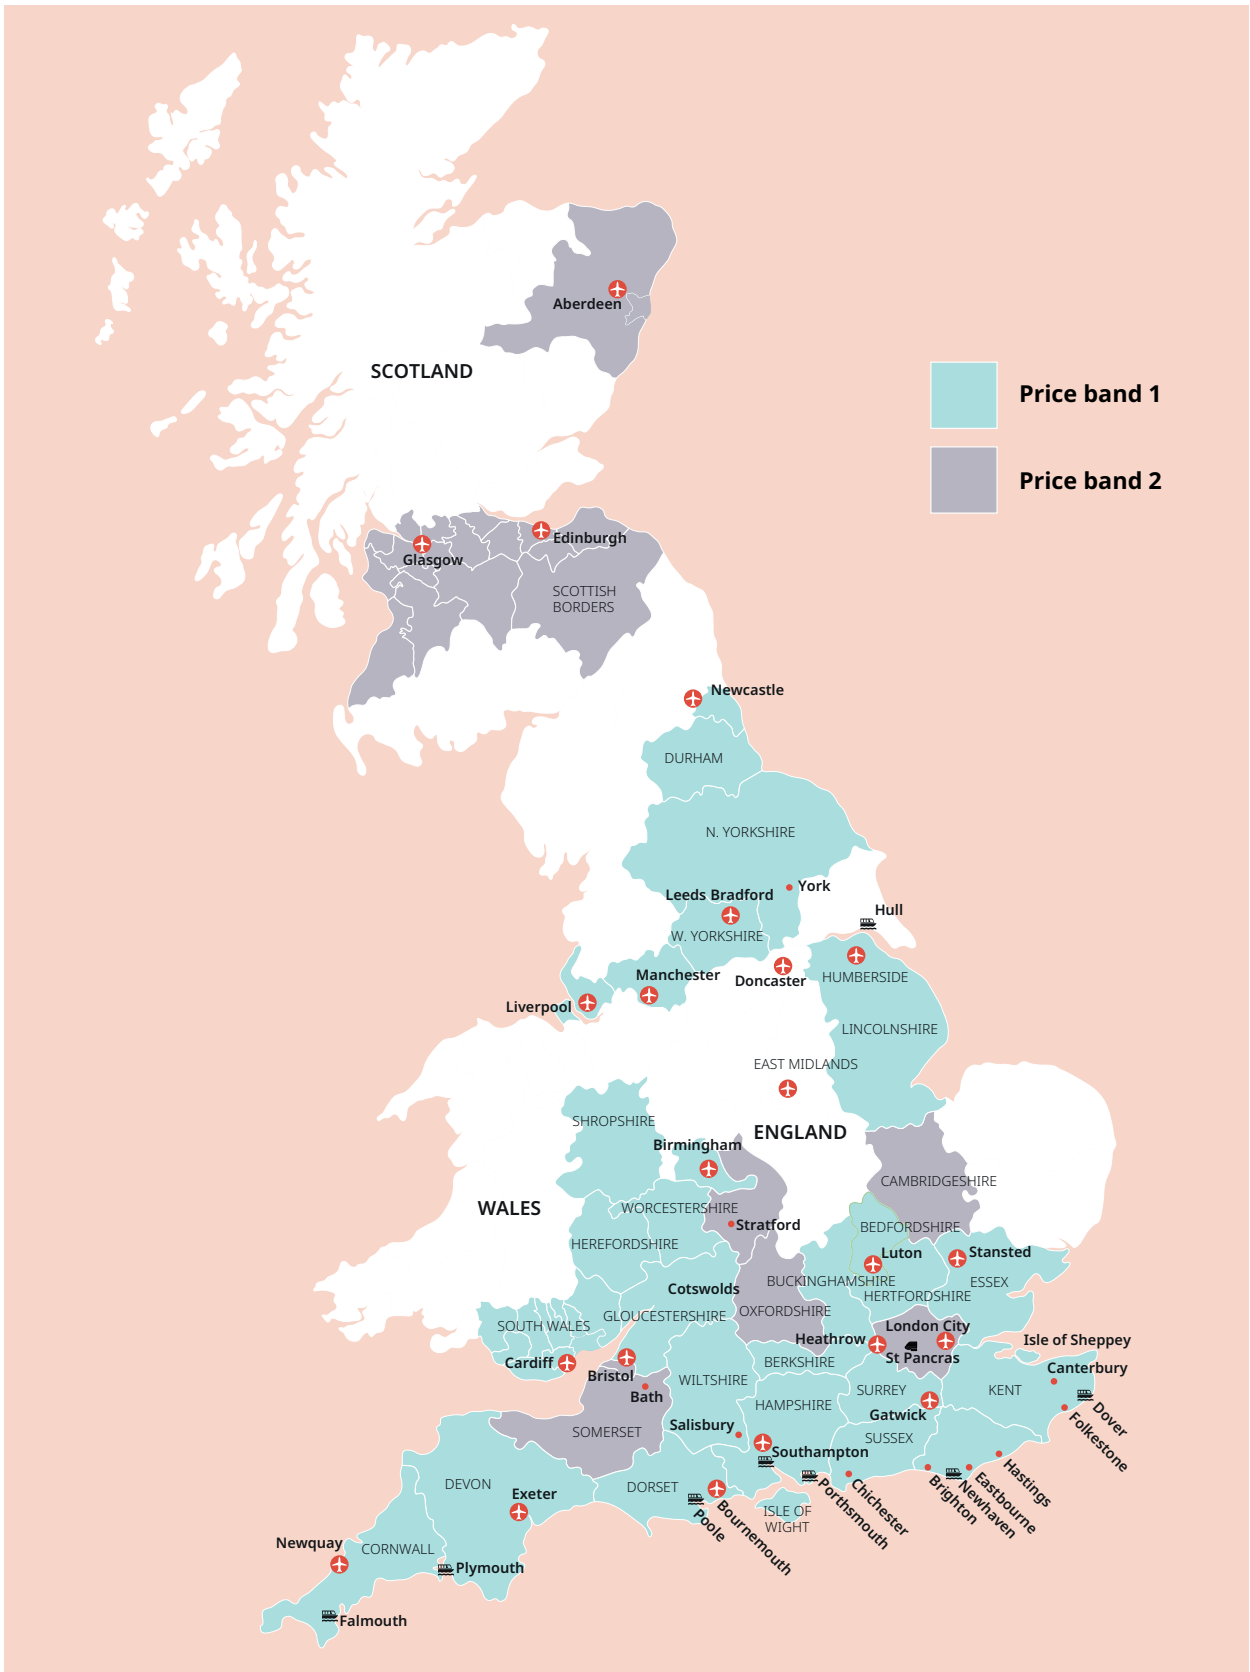

UK English

LanguageCourse^{net} Book at worldwide lowest price at: <https://www.languagecourse.net/school-study--live-in-your-teachers-home-durham.php3>

+1 646 503 18 10	+44 330 124 03 17	+34 93 220 38 75	+33 1-78416974	+41 225 180 700	+49 221 162 56897	+43 720116182
+31 858880253	+7 4995000466	+46 844 68 36 76	+47 219 30 570	+45 898 83 996	+39 02-94751194	+48 223 988 072
	+81 345 895 399	+85 213 958 08 76	+86 19816218990