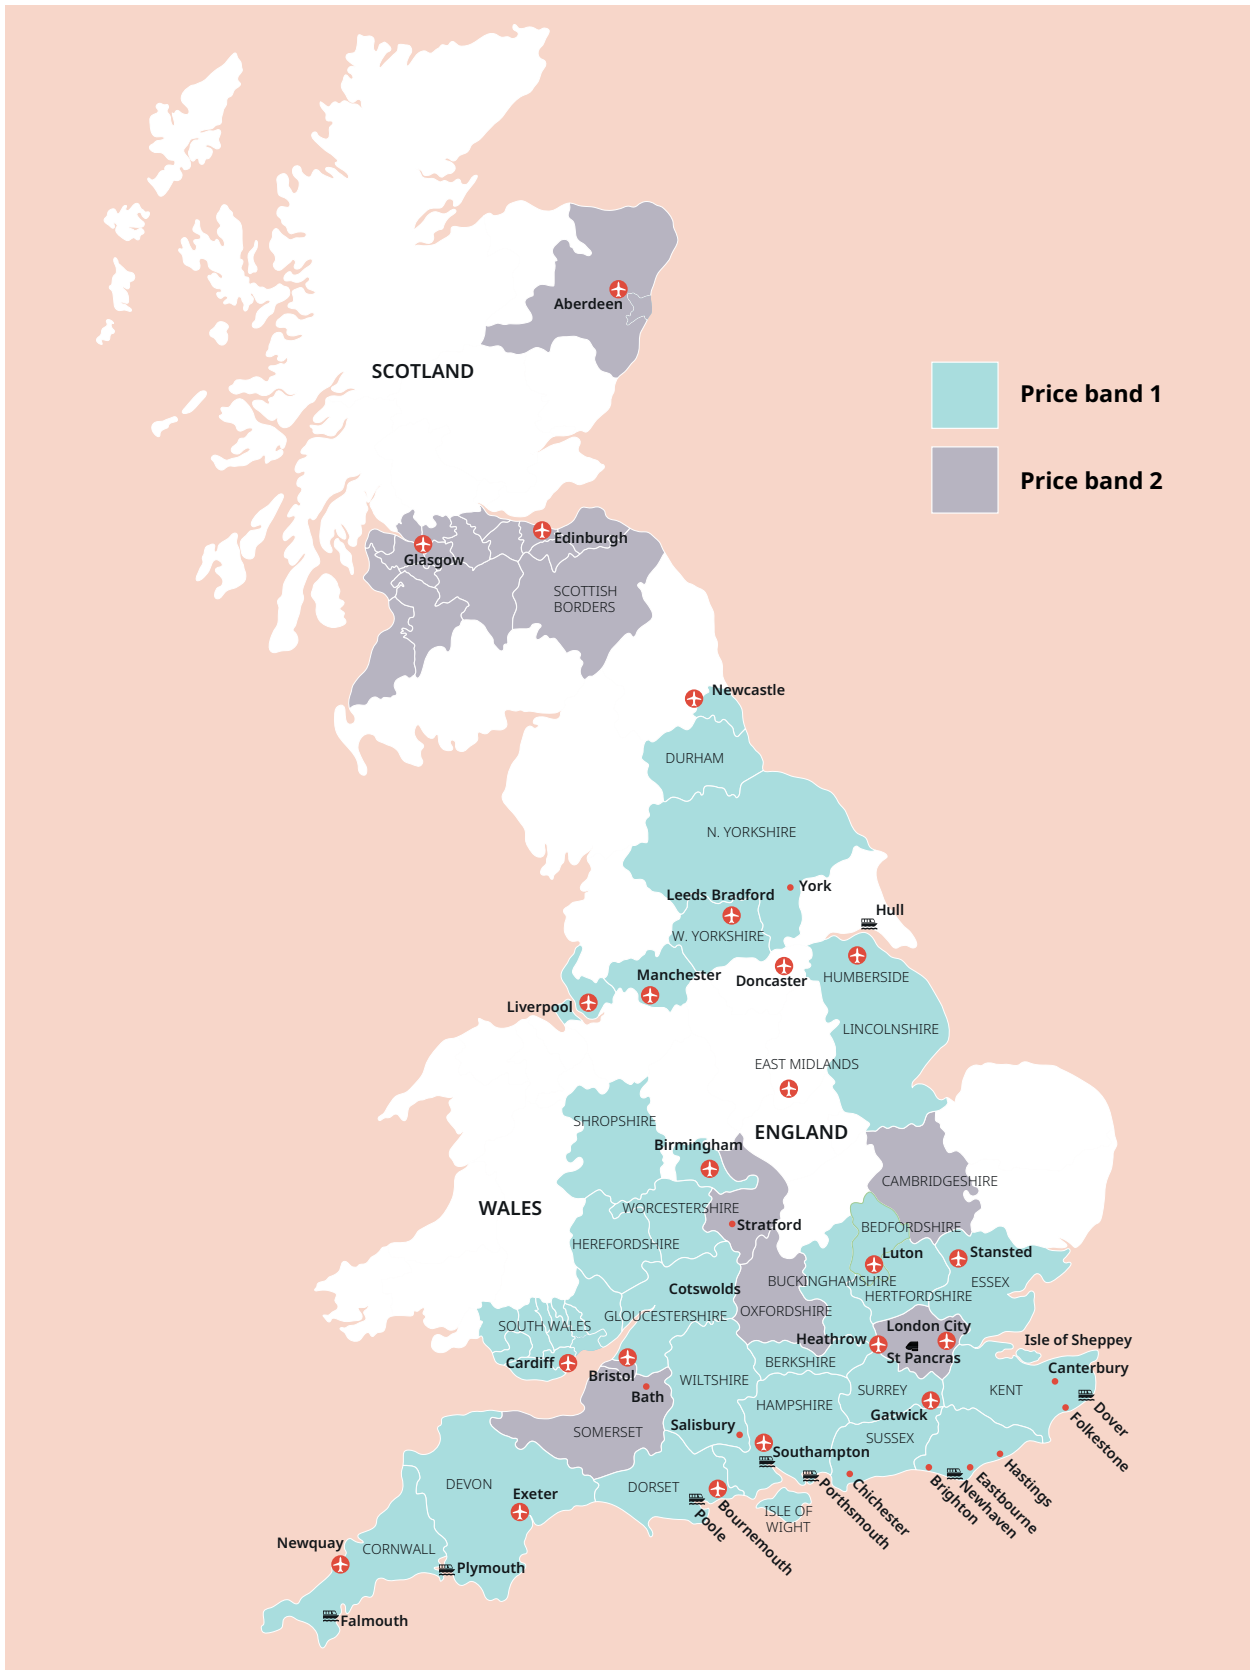

 +43 720116182
 +48 223 988 072

UK English

UK English

Tower Bridge, London

Cornwall

Classic home tuition language programme

| Price Band | 15hrs lessons | 20hrs lessons | 25hrs lessons | 30hrs lessons | Extra night full board |
|------------|---------------|---------------|---------------|---------------|------------------------|
| 1 | £1,030 | £1,220 | £1,410 | £1,595 | £110 |
| 2 | £1,145 | £1,335 | £1,525 | £1,710 | £120 |