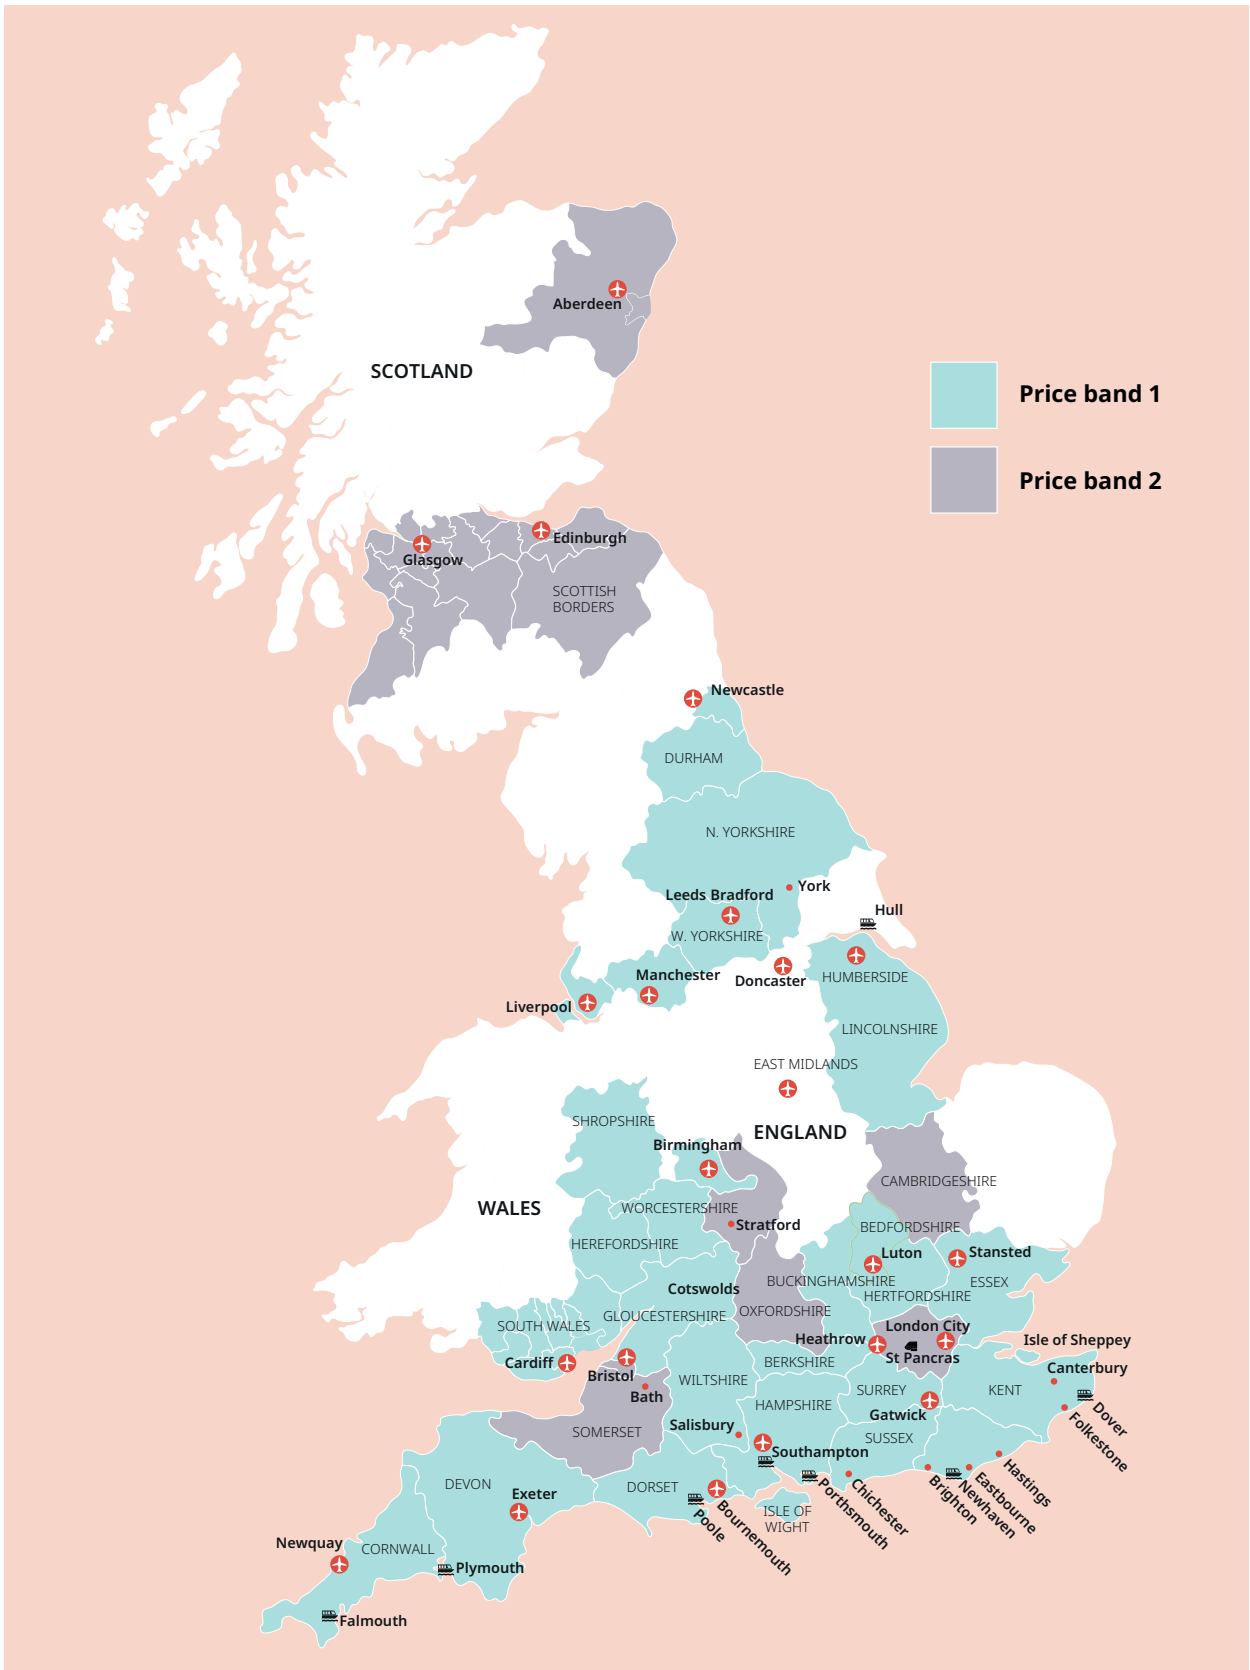

UK English

LanguageCourse^{net} Book at worldwide lowest price at:

<https://www.languagecourse.net/school-study--live-in-your-teachers-home-freiburg.php3>

🇺🇸 +1 646 503 18 10
🇧🇷 +31 858880253

🇬🇧 +44 330 124 03 17
🇫🇷 +7 4995000466

🇪🇸 +34 93 220 38 75
🇩🇪 +46 844 68 36 76
☎ +81 345 895 399

🇫🇷 +33 1-78416974
🇩🇪 +47 219 30 570
🇧🇪 +52 213 958 08 76

🇨🇦 +41 225 180 700
🇩🇪 +45 898 83 996
🇨🇦 +86 19816218990

🇩🇪 +49 221 162 56897
🇮🇹 +39 02-94751194

🇨🇦 +43 720116182
🇩🇪 +48 223 988 072