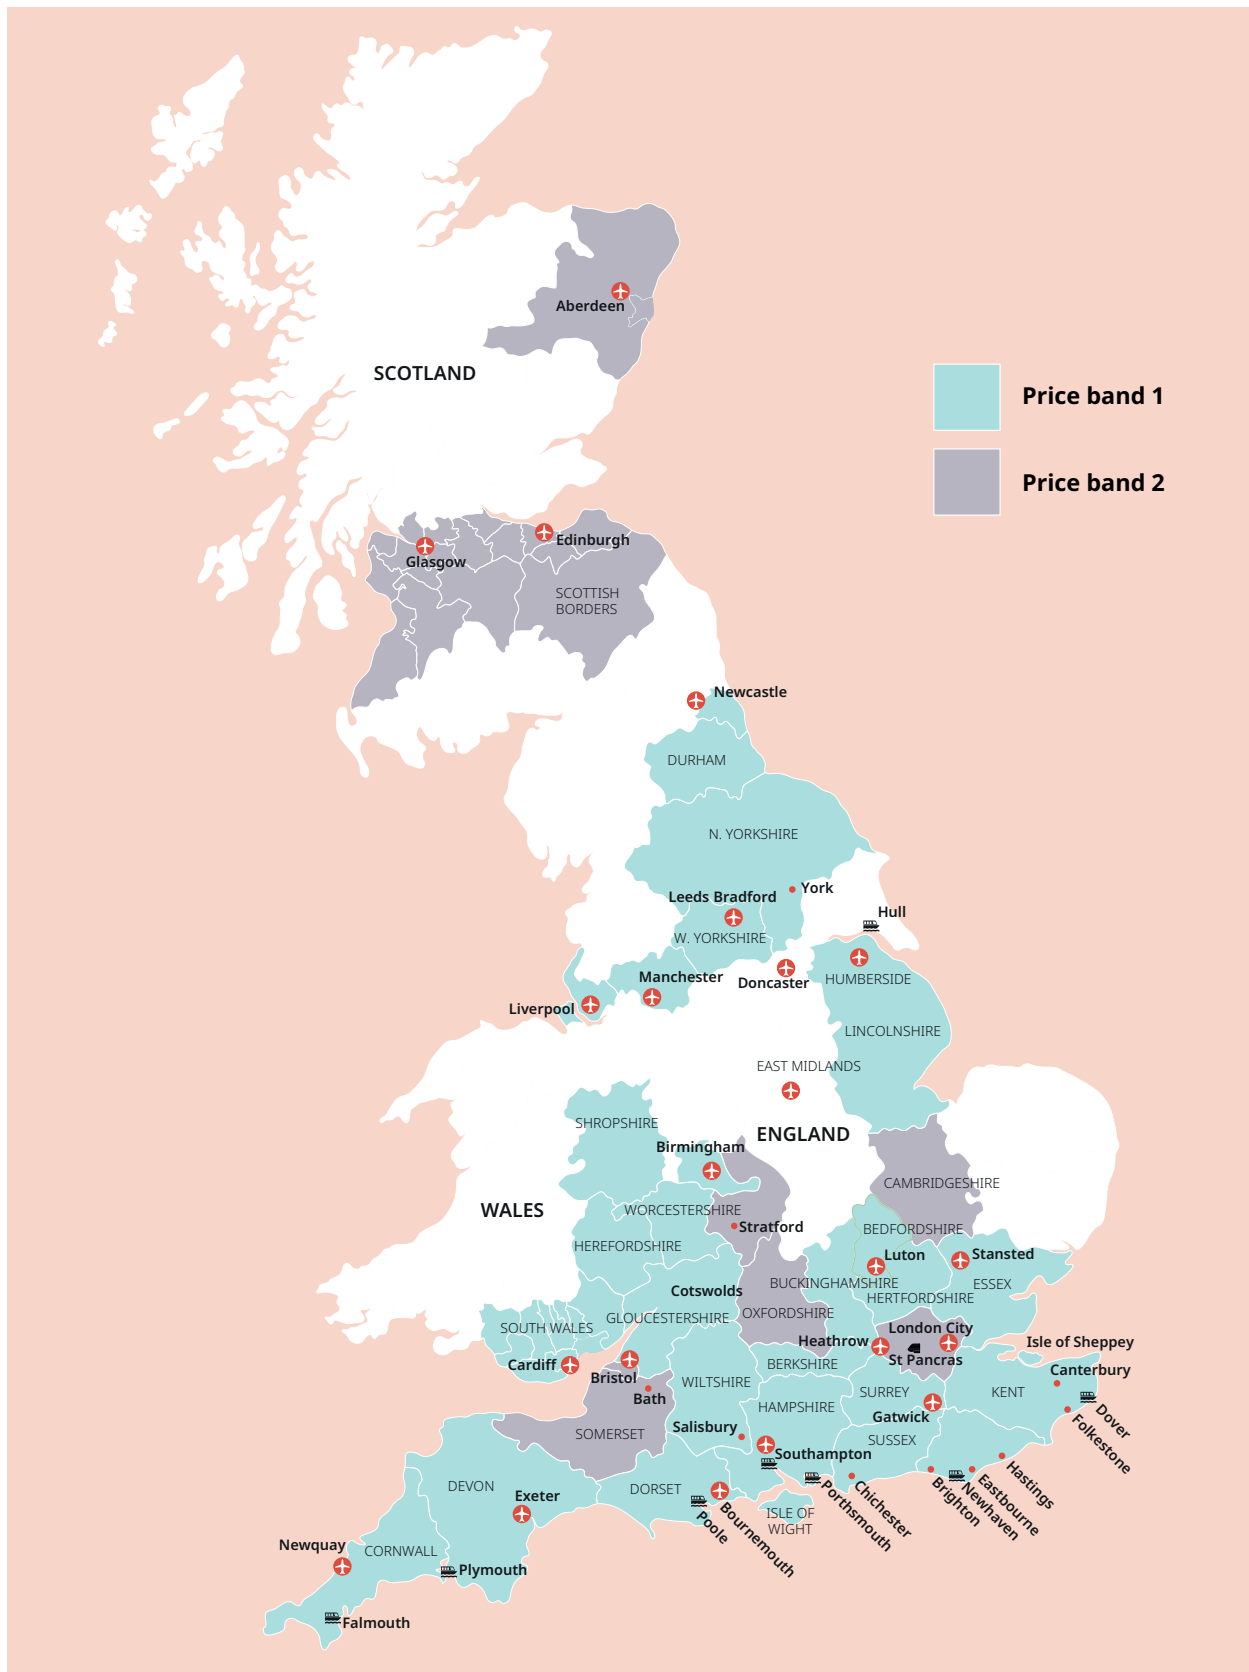

UK English

UK English

Tower Bridge, London

Cornwall

Classic home tuition language programme

Price Band	15hrs lessons	20hrs lessons	25hrs lessons	30hrs lessons	Extra night full board
1	£1,030	£1,220	£1,410	£1,595	£110
2	£1,145	£1,335	£1,525	£1,710	£120