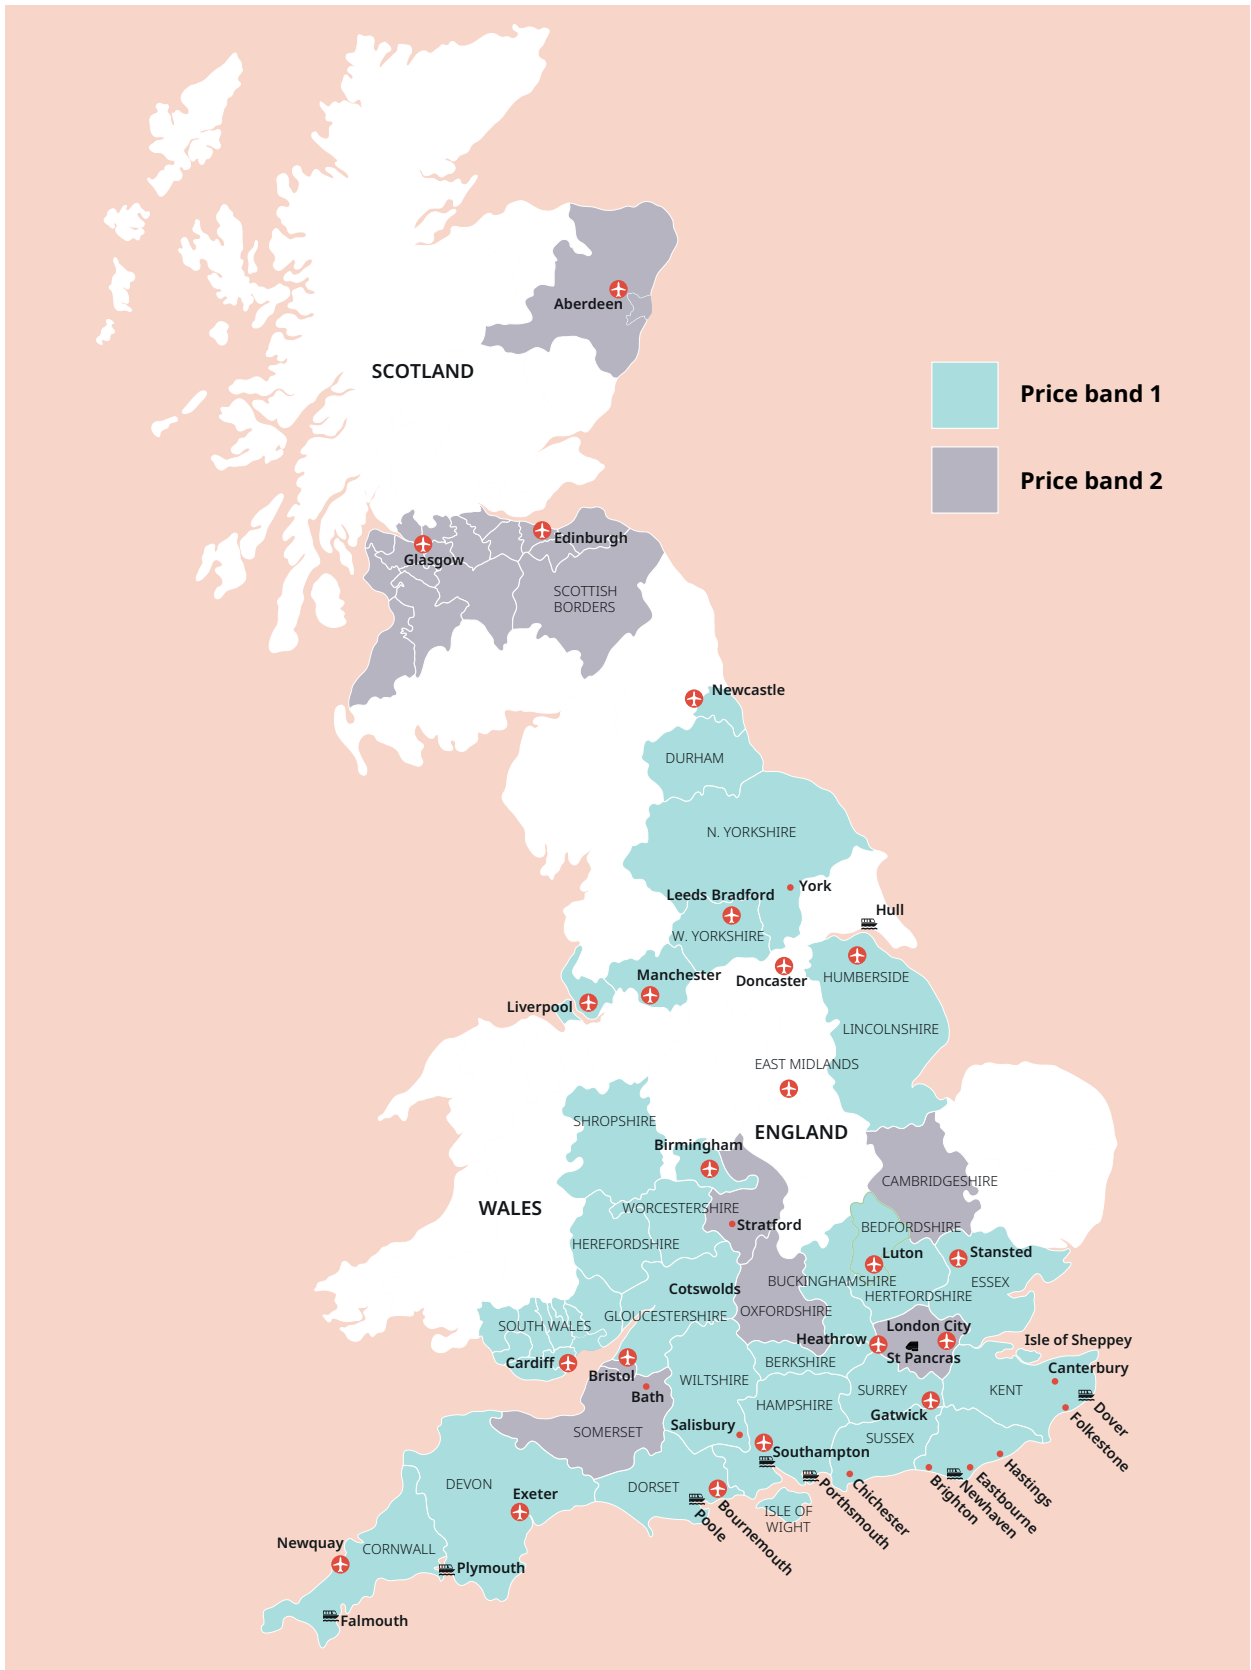

Countries

20 languages
30+ countries worldwide

UK English

UK English

Tower Bridge, London

Cornwall

Classic home tuition language programme

Price Band	15hrs lessons	20hrs lessons	25hrs lessons	30hrs lessons	Extra night full board
1	£1,030	£1,220	£1,410	£1,595	£110
2	£1,145	£1,335	£1,525	£1,710	£120