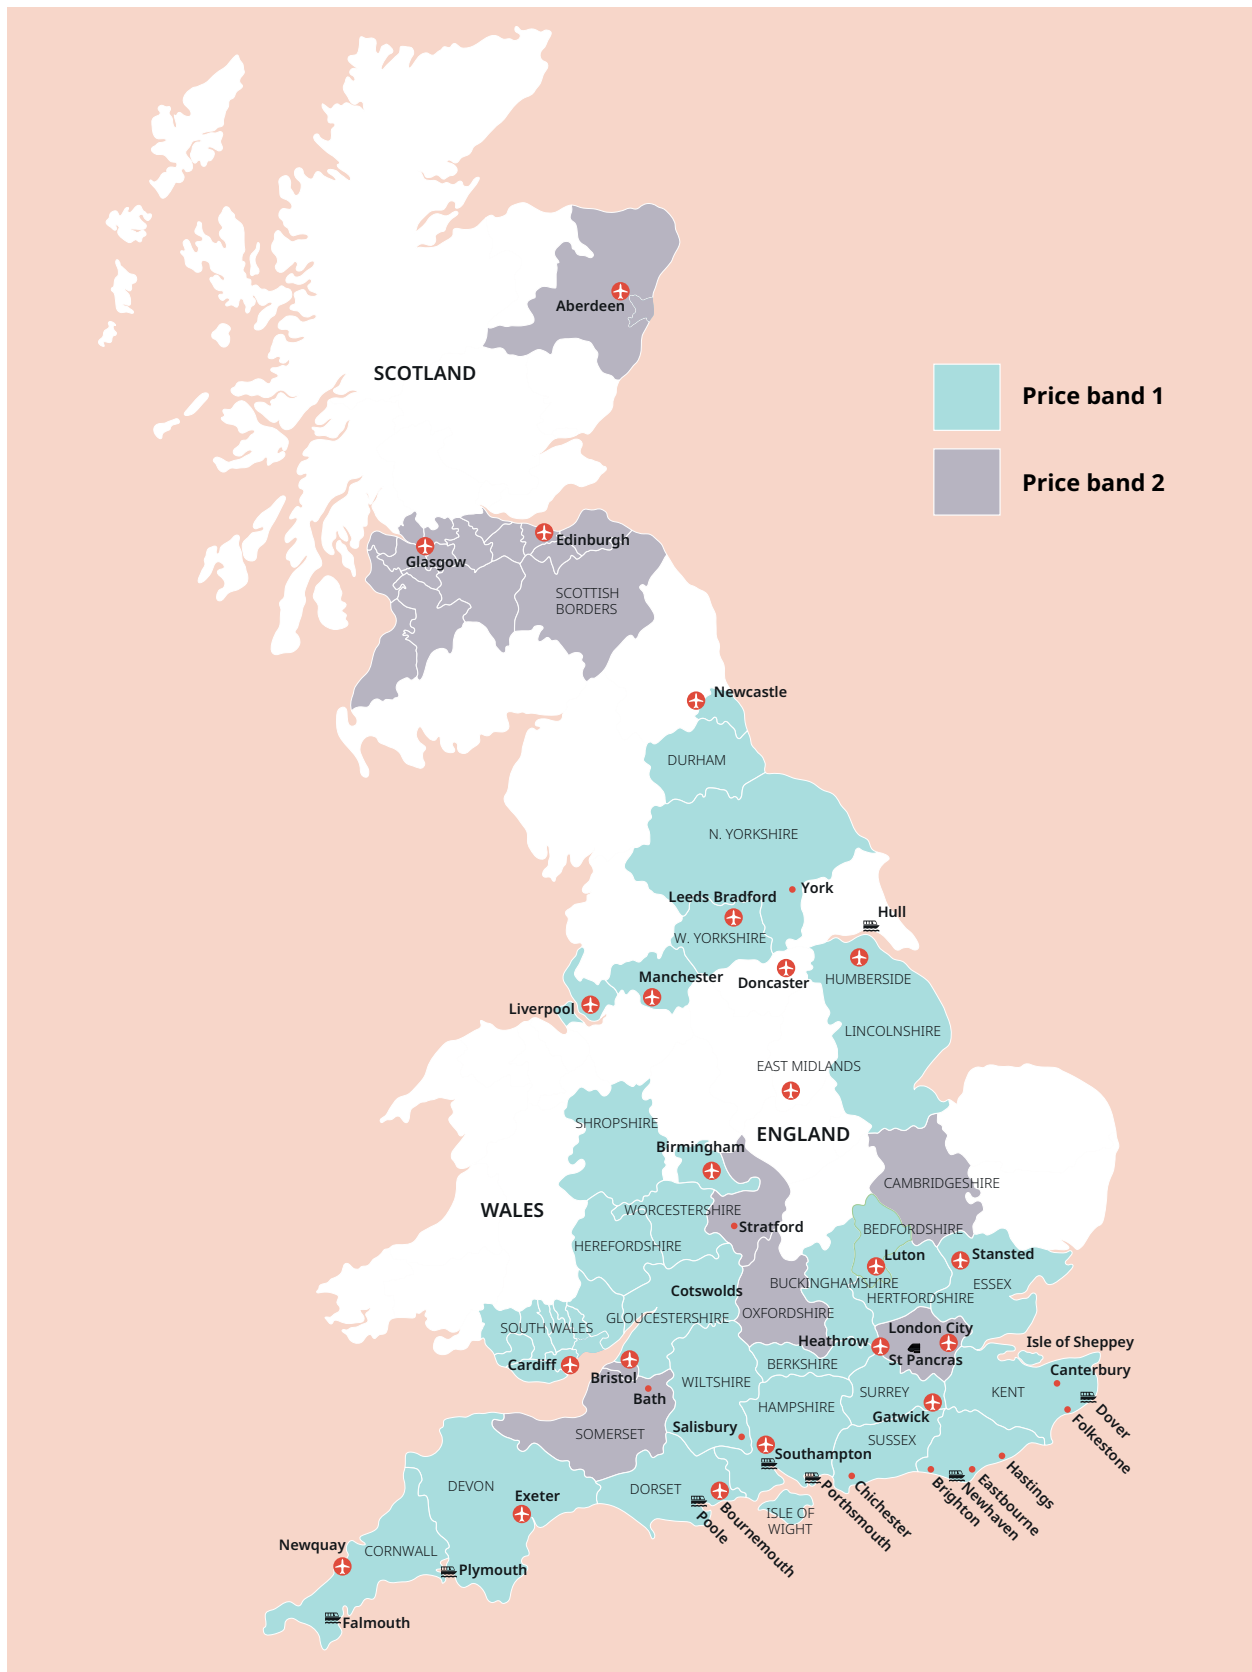

UK English

LanguageCourse^{net} Book at worldwide lowest price at:

<https://www.languagecourse.net/school-study--live-in-your-teachers-home-galashiels.php3>

🇺🇸 +1 646 503 18 10

🇬🇧 +44 330 124 03 17

🇪🇸 +34 93 220 38 75

🇫🇷 +33 1-78416974

🇨🇭 +41 225 180 700

🇩🇪 +49 221 162 56897

🇮🇹 +43 720116182

🇩🇪 +31 858880253

🇬🇧 +7 4995000466

🇩🇪 +46 844 68 36 76

🇩🇪 +47 219 30 570

🇩🇪 +45 898 83 996

🇮🇹 +39 02-94751194

🇩🇪 +48 223 988 072

🇩🇪 +81 345 895 399

🇩🇪 +55 213 958 08 76

🇩🇪 +86 19816218990