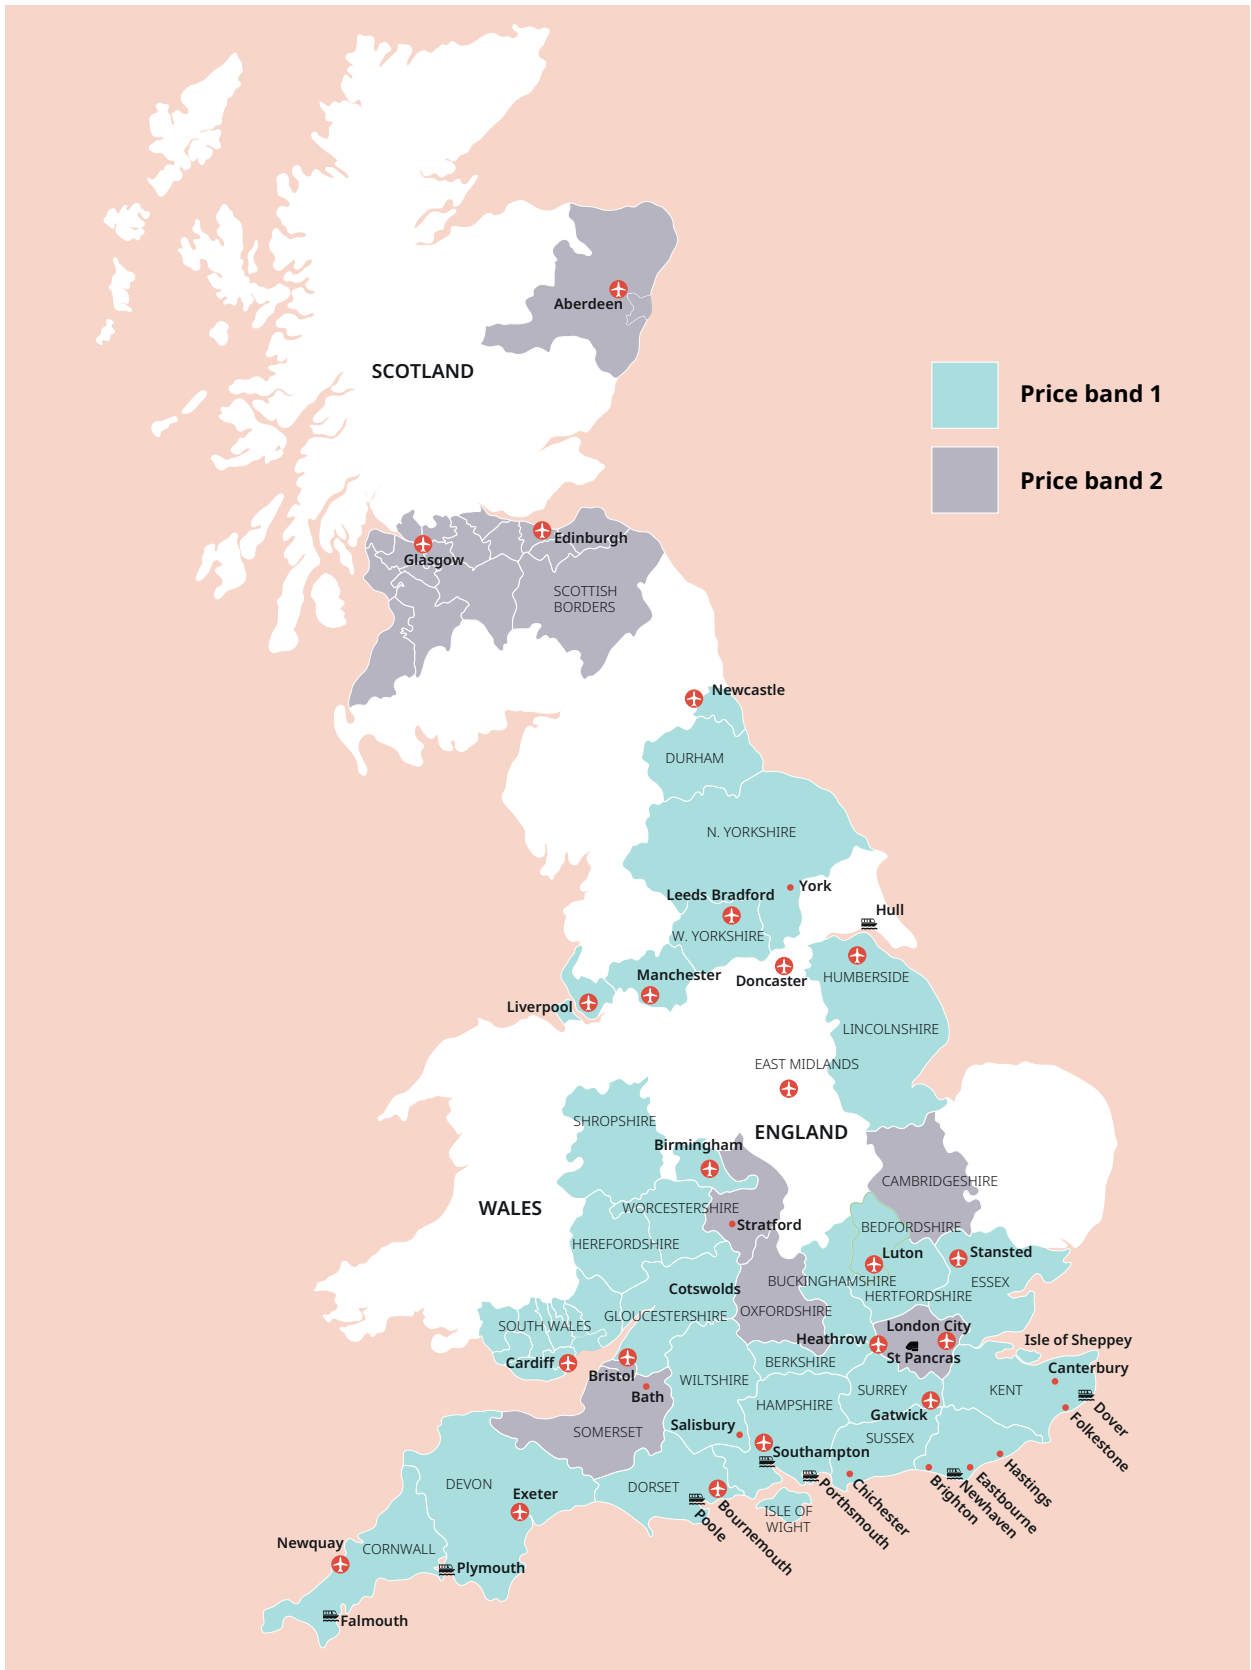

UK English

LanguageCourse^{net} Book at worldwide lowest price at: <https://www.languagecourse.net/school-study--live-in-your-teachers-home-geoia.php3>

+1 646 503 18 10	+44 330 124 03 17	+34 93 220 38 75	+33 1-78416974	+41 225 180 700	+49 221 162 56897	+43 720116182
+31 858880253	+7 4995000466	+46 844 68 36 76	+47 219 30 570	+45 898 83 996	+39 02-94751194	+48 223 988 072
	+81 345 895 399	+52 213 958 08 76	+86 19816218990