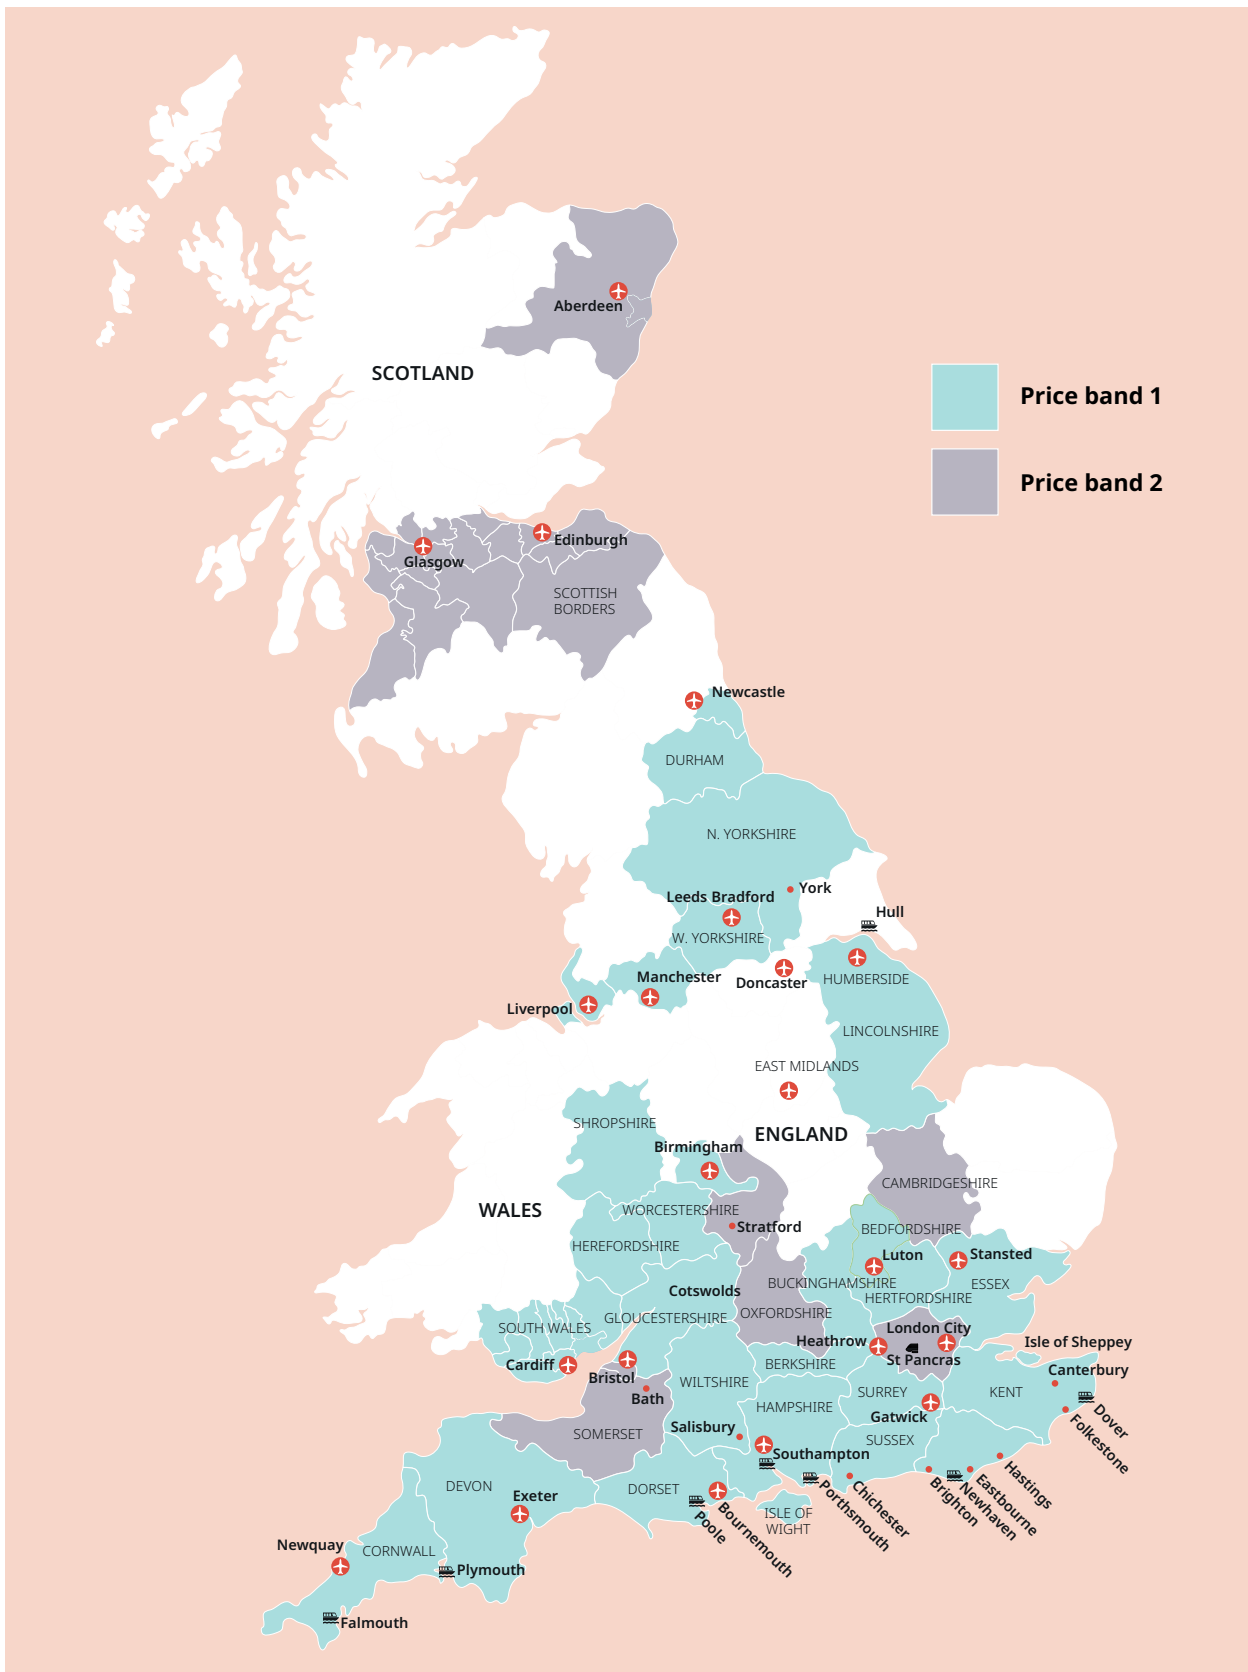

UK English

LanguageCourse^{net} Book at worldwide lowest price at:

<https://www.languagecourse.net/school-study--live-in-your-teachers-home-geoa.php3>

🇺🇸 +1 646 503 18 10

🇬🇧 +44 330 124 03 17

🇪🇸 +34 93 220 38 75

🇫🇷 +33 1-78416974

🇨🇭 +41 225 180 700

🇩🇪 +49 221 162 56897

🇮🇹 +43 720116182

🇩🇪 +31 858880253

🇬🇧 +7 4995000466

🇩🇪 +46 844 68 36 76

🇩🇪 +47 219 30 570

🇩🇪 +45 898 83 996

🇮🇹 +39 02-94751194

🇩🇪 +48 223 988 072

🇩🇪 +81 345 895 399

🇩🇪 +55 213 958 08 76

🇩🇪 +86 19816218990