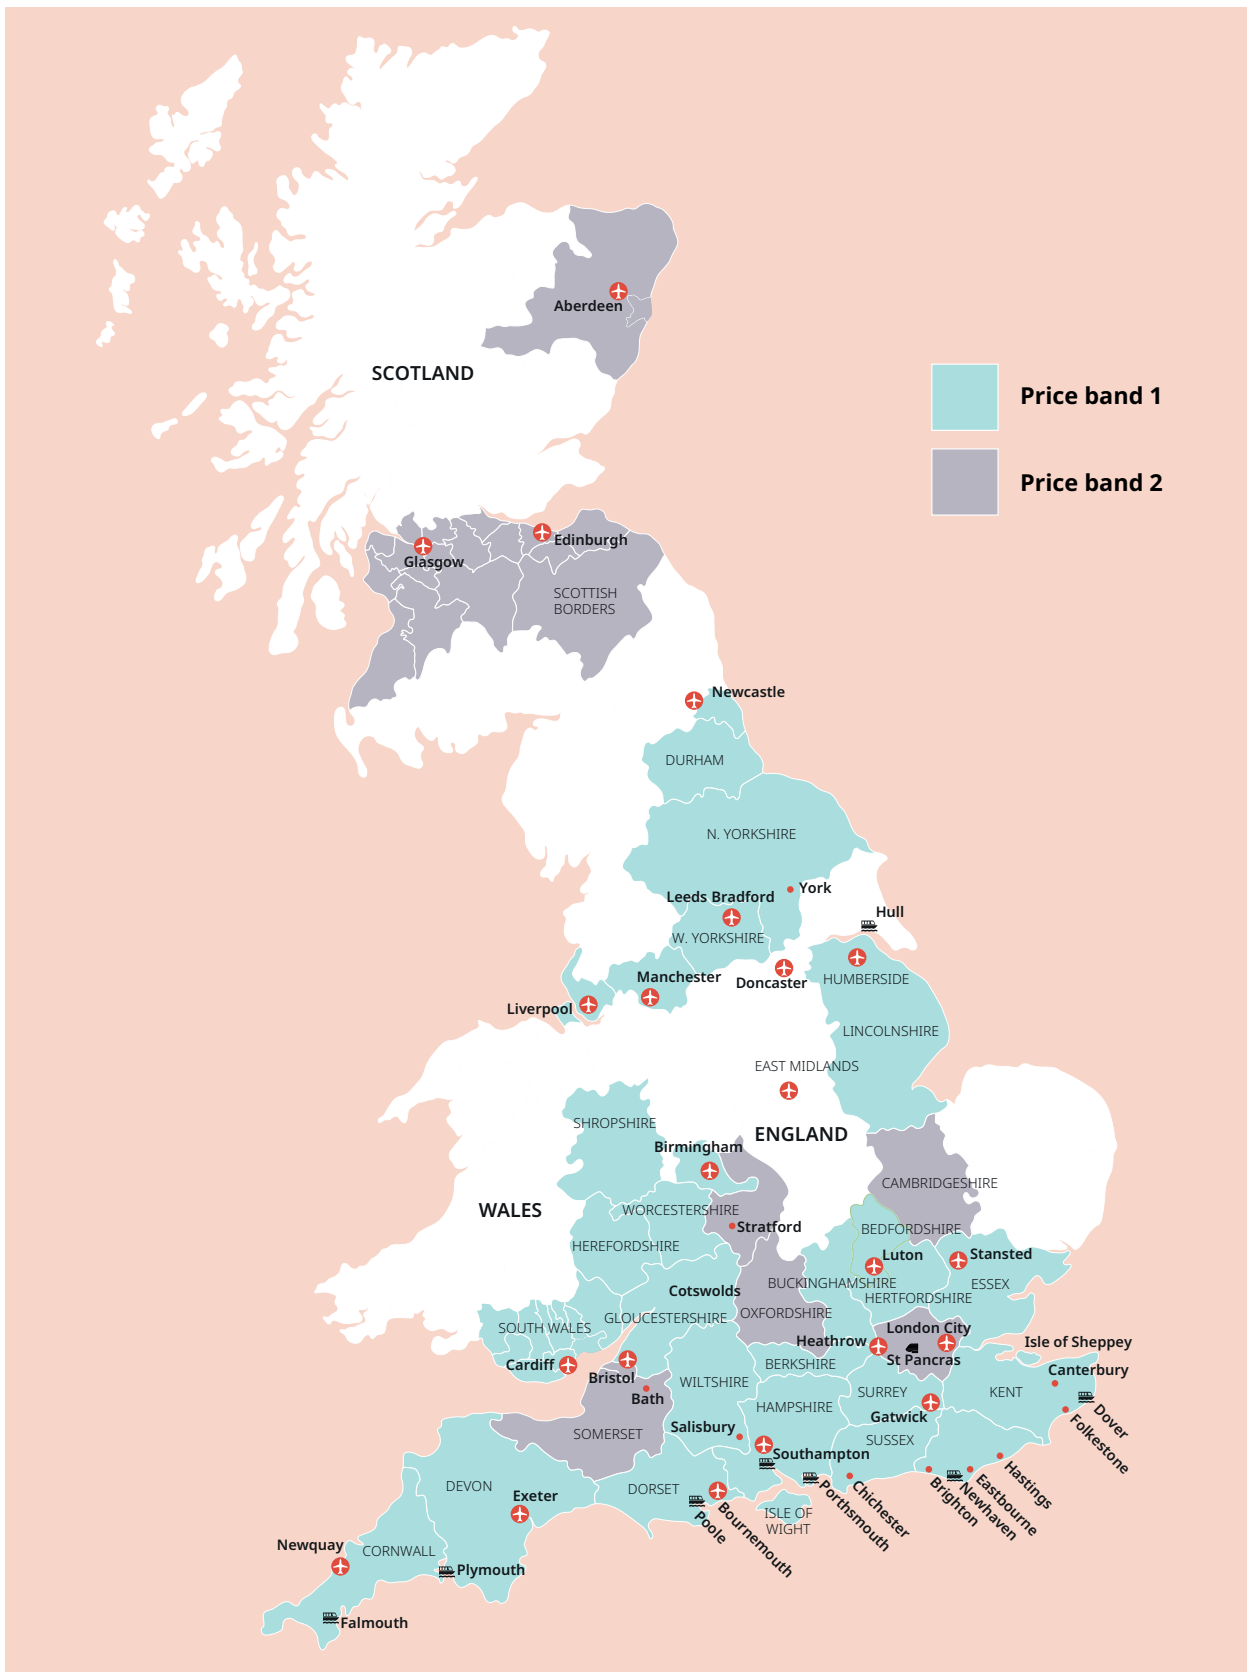

UK English

LanguageCourse^{net} Book at worldwide lowest price at:

<https://www.languagecourse.net/school-study--live-in-your-teachers-home-glasgow.php3>

+1 646 503 18 10

+44 330 124 03 17

+34 93 220 38 75

+33 1-78416974

+41 225 180 700

+49 221 162 56897

+43 720116182

+31 858880253

+7 4995000466

+46 844 68 36 76

+47 219 30 570

+45 898 83 996

+39 02-94751194

+48 223 988 072

+81 345 895 399

+52 213 958 08 76

+86 19816218990