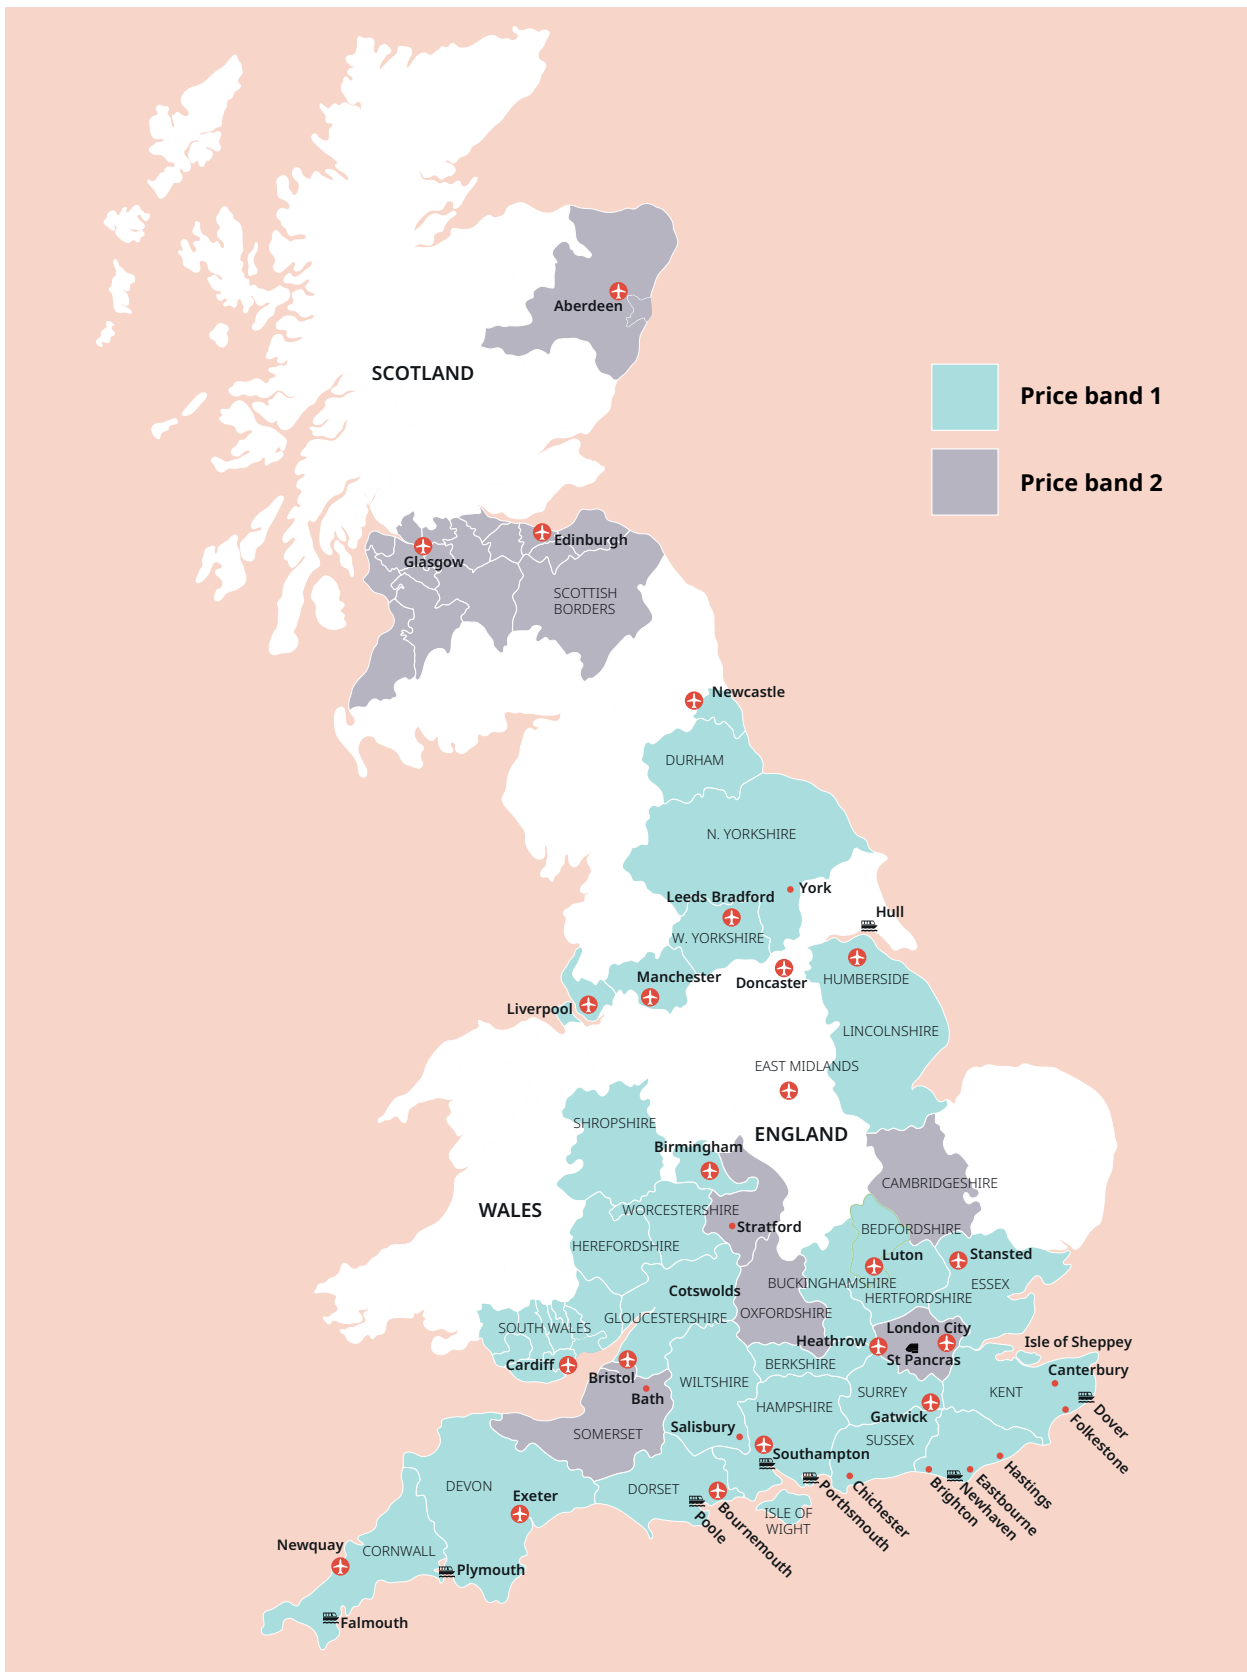

UK English

LanguageCourse^{net} Book at worldwide lowest price at:

<https://www.languagecourse.net/school-study--live-in-your-teachers-home-gloucester.php3>

🇺🇸 +1 646 503 18 10

🇬🇧 +44 330 124 03 17

🇪🇸 +34 93 220 38 75

🇫🇷 +33 1-78416974

🇨🇦 +41 225 180 700

🇩🇪 +49 221 162 56897

🇮🇹 +43 720116182

🇩🇪 +31 858880253

🇬🇧 +7 4995000466

🇩🇪 +46 844 68 36 76

🇩🇪 +47 219 30 570

🇩🇪 +45 898 83 996

🇮🇹 +39 02-94751194

🇩🇪 +48 223 988 072

🇩🇪 +81 345 895 399

🇩🇪 +55 213 958 08 76

🇩🇪 +86 19816218990