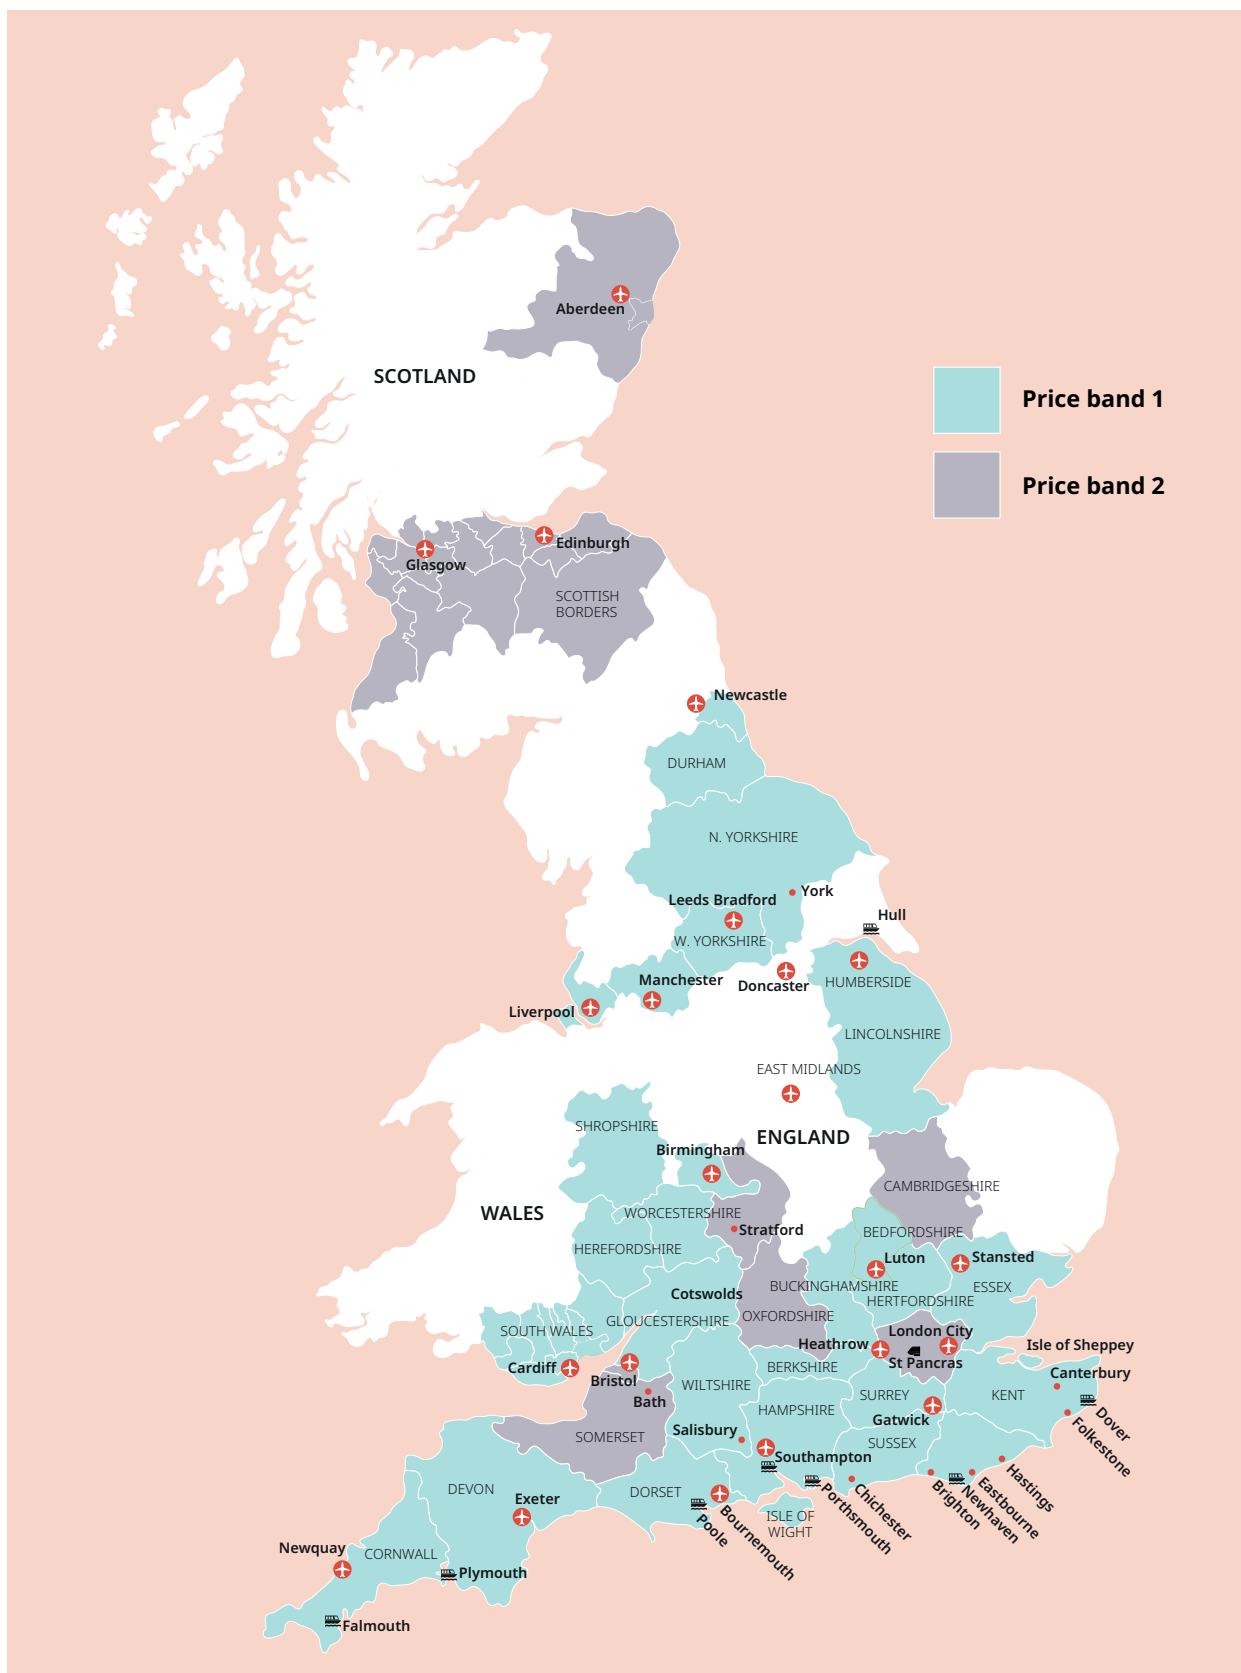

 +43 720116182
 +48 223 988 072

UK English

UK English

Tower Bridge, London

Cornwall

Classic home tuition language programme

| Price Band | 15hrs lessons | 20hrs lessons | 25hrs lessons | 30hrs lessons | Extra night full board |
|------------|---------------|---------------|---------------|---------------|------------------------|
| 1 | £1,030 | £1,220 | £1,410 | £1,595 | £110 |
| 2 | £1,145 | £1,335 | £1,525 | £1,710 | £120 |