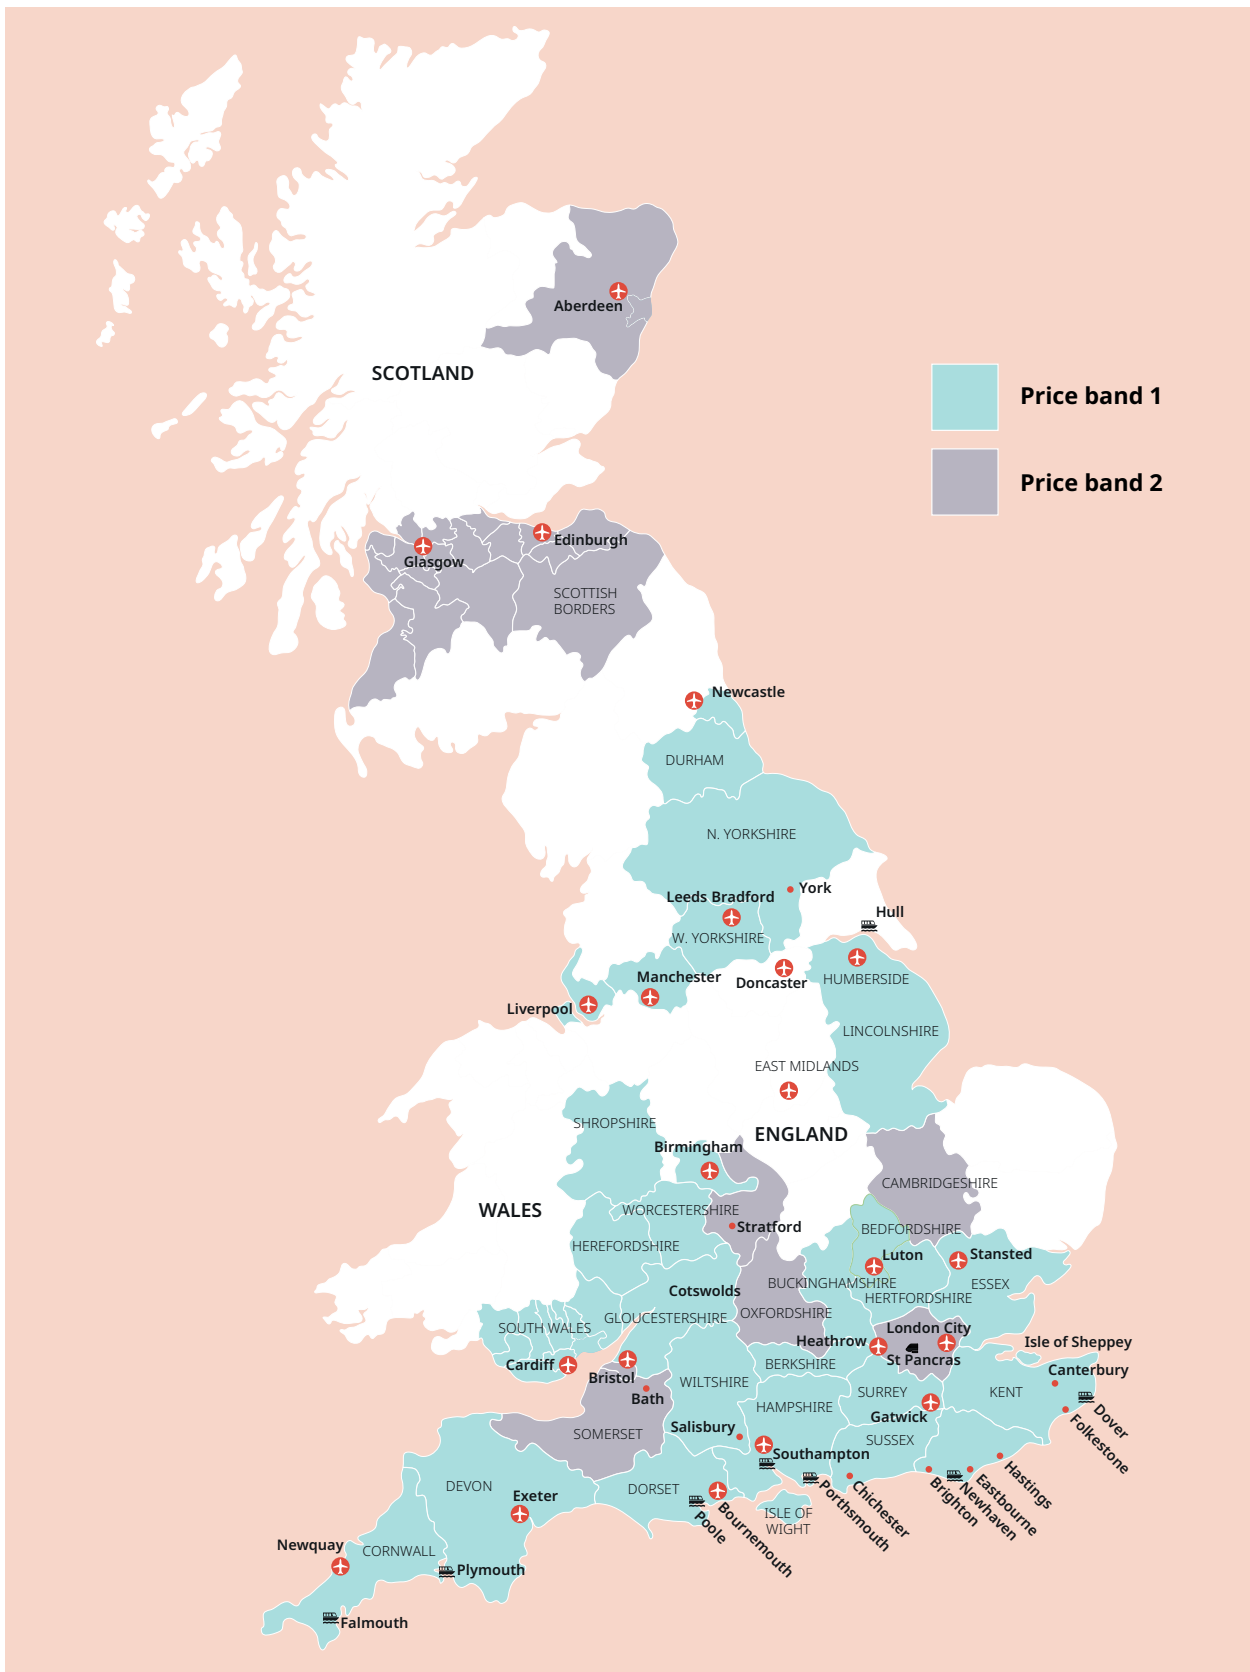

UK English

LanguageCourse^{net} Book at worldwide lowest price at:

<https://www.languagecourse.net/school-study--live-in-your-teachers-home-hamburg.php3>

🇺🇸 +1 646 503 18 10

🇬🇧 +44 330 124 03 17

🇪🇸 +34 93 220 38 75

🇫🇷 +33 1-78416974

🇨🇭 +41 225 180 700

🇩🇪 +49 221 162 56897

🇮🇹 +43 720116182

🇩🇪 +31 858880253

🇬🇧 +7 4995000466

🇩🇪 +46 844 68 36 76

🇩🇪 +47 219 30 570

🇩🇪 +45 898 83 996

🇮🇹 +39 02-94751194

🇩🇪 +48 223 988 072

🇩🇪 +81 345 895 399

🇩🇪 +55 213 958 08 76

🇩🇪 +86 19816218990