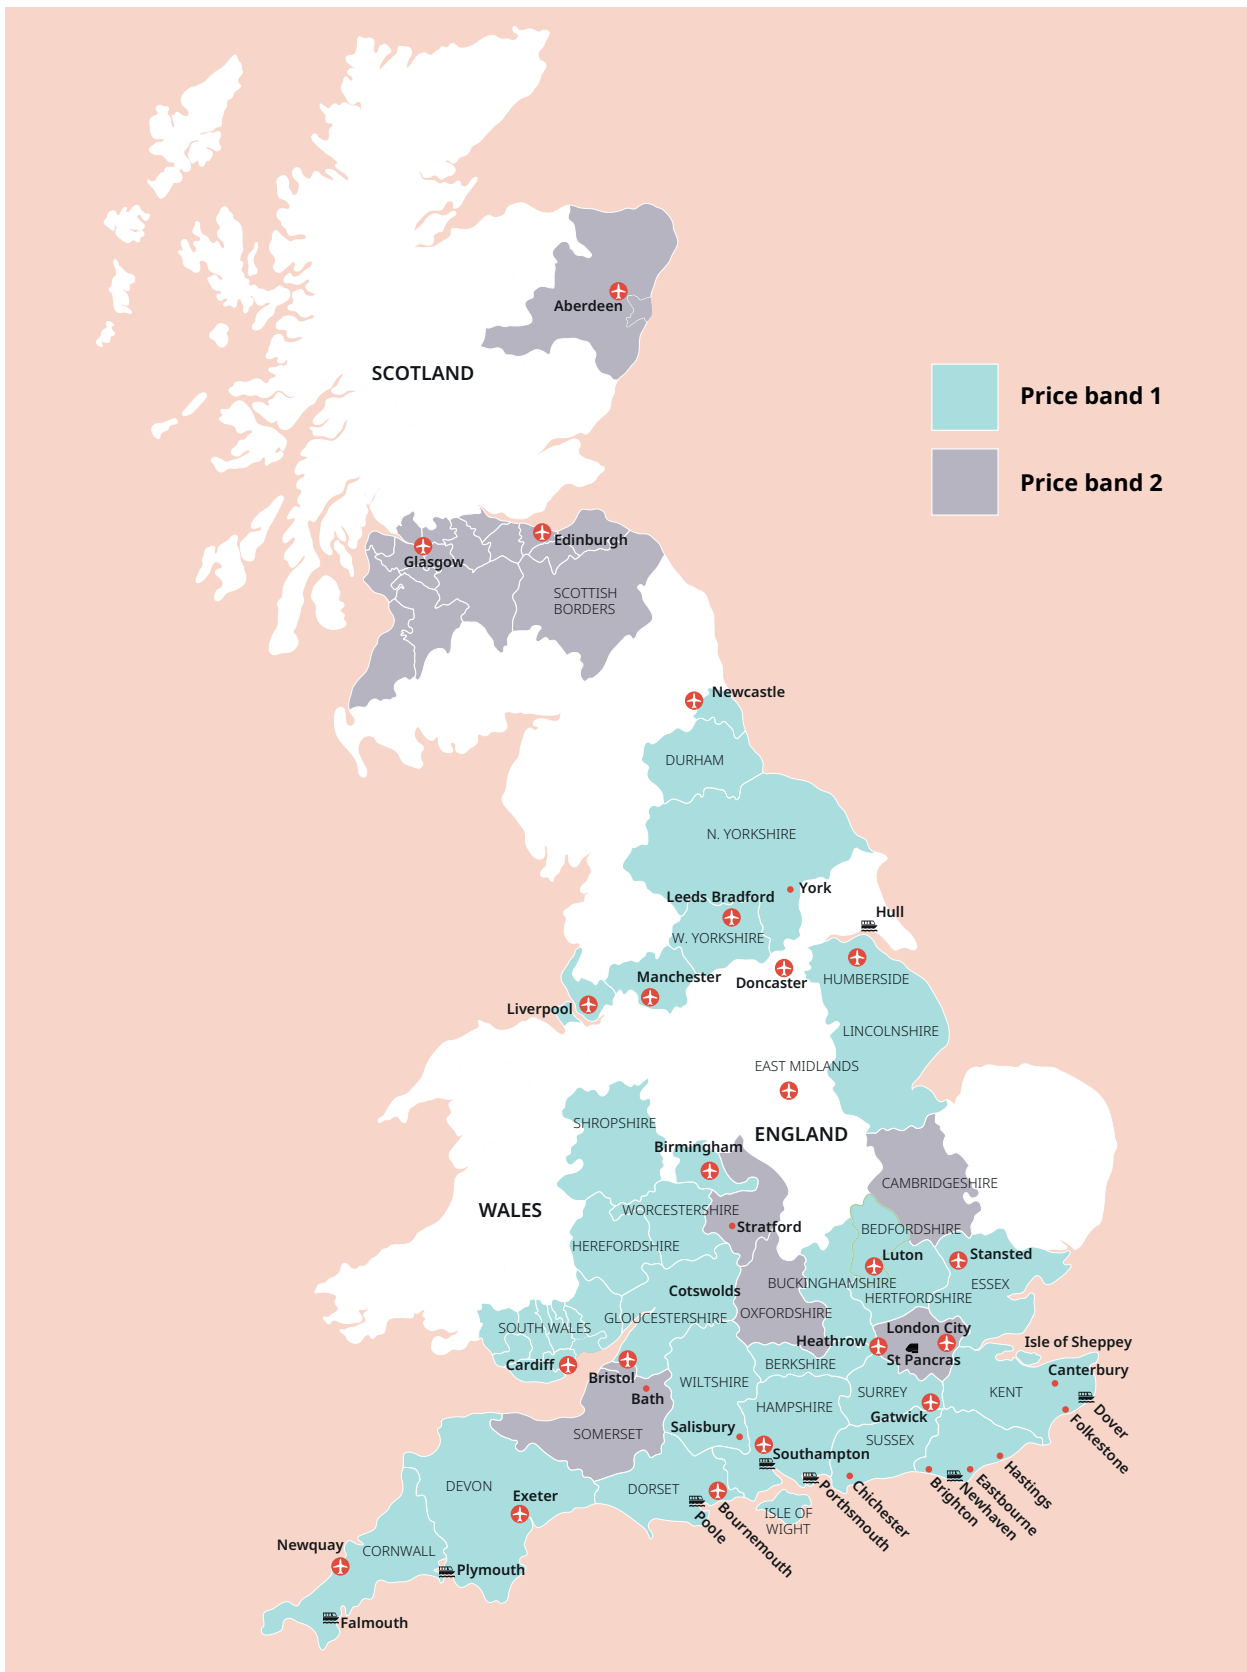

UK English

LanguageCourse^{net} Book at worldwide lowest price at:

<https://www.languagecourse.net/school-study--live-in-your-teachers-home-hamburg.php3>

+1 646 503 18 10

+44 330 124 03 17

+34 93 220 38 75

+33 1-78416974

+41 225 180 700

+49 221 162 56897

+43 720116182

+31 858880253

+7 4995000466

+46 844 68 36 76

+47 219 30 570

+45 898 83 996

+39 02-94751194

+48 223 988 072

+81 345 895 399

+55 213 958 08 76

+86 19816218990