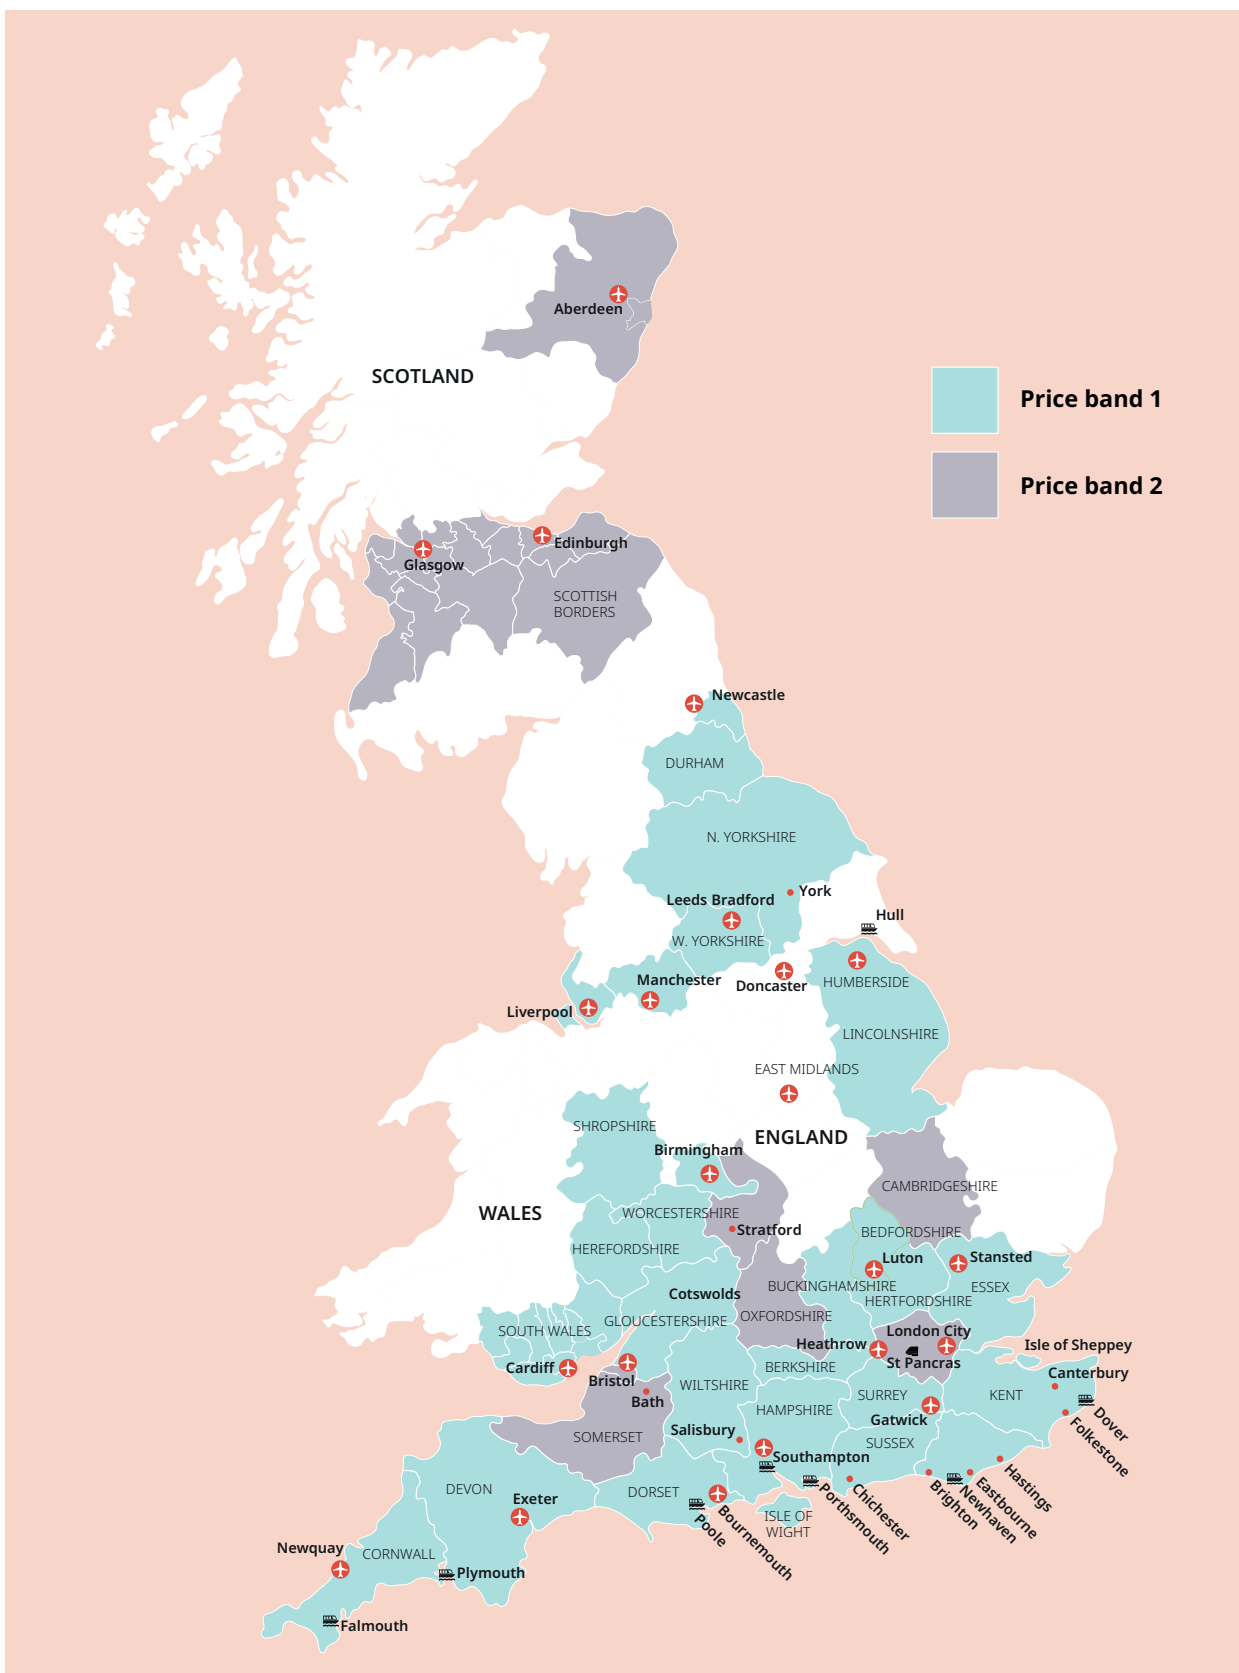

 +49 221 162 56897
 +39 02-94751194

 +43 720116182
 +48 223 988 072

UK English

UK English

Tower Bridge, London

Cornwall

Classic home tuition language programme

Price Band	15hrs lessons	20hrs lessons	25hrs lessons	30hrs lessons	Extra night full board
1	£1,030	£1,220	£1,410	£1,595	£110
2	£1,145	£1,335	£1,525	£1,710	£120