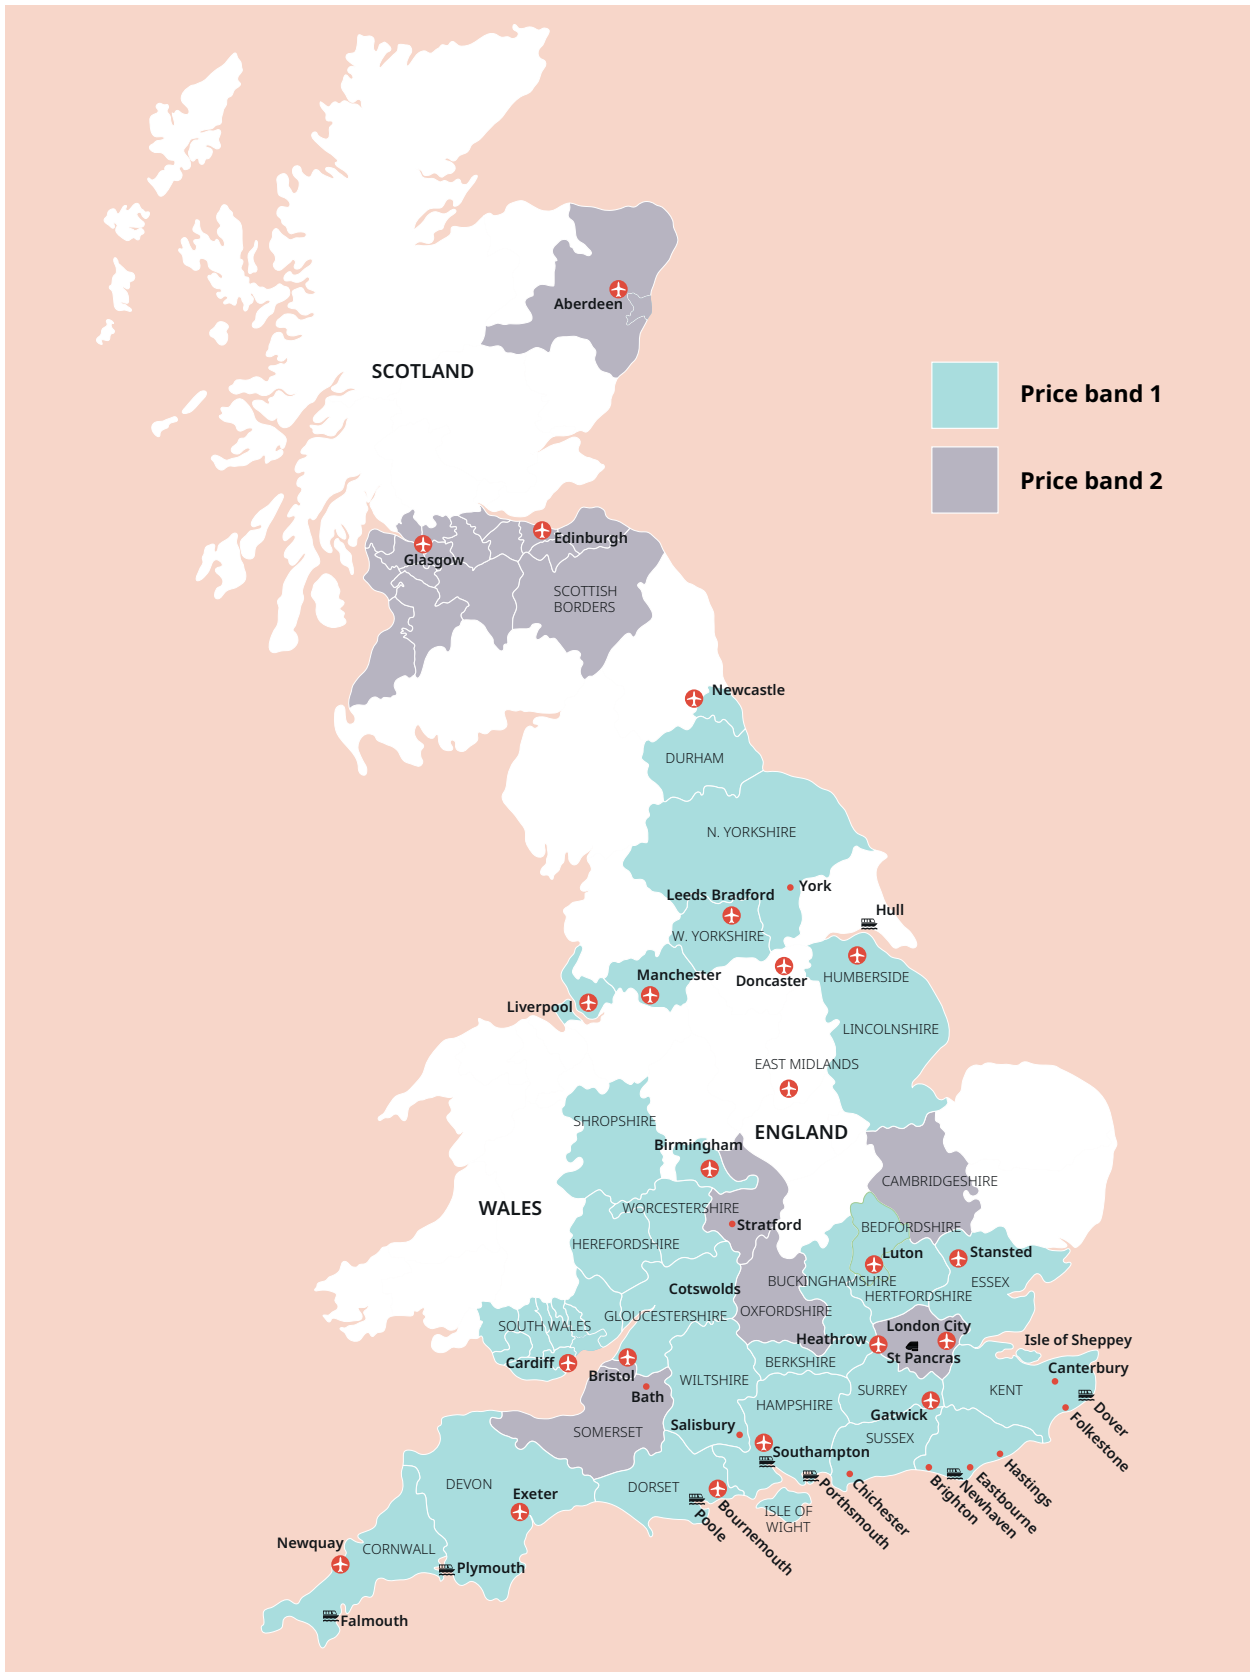

 +43 720116182
 +48 223 988 072

UK English

UK English

Tower Bridge, London

Cornwall

Classic home tuition language programme

Price Band	15hrs lessons	20hrs lessons	25hrs lessons	30hrs lessons	Extra night full board
1	£1,030	£1,220	£1,410	£1,595	£110
2	£1,145	£1,335	£1,525	£1,710	£120