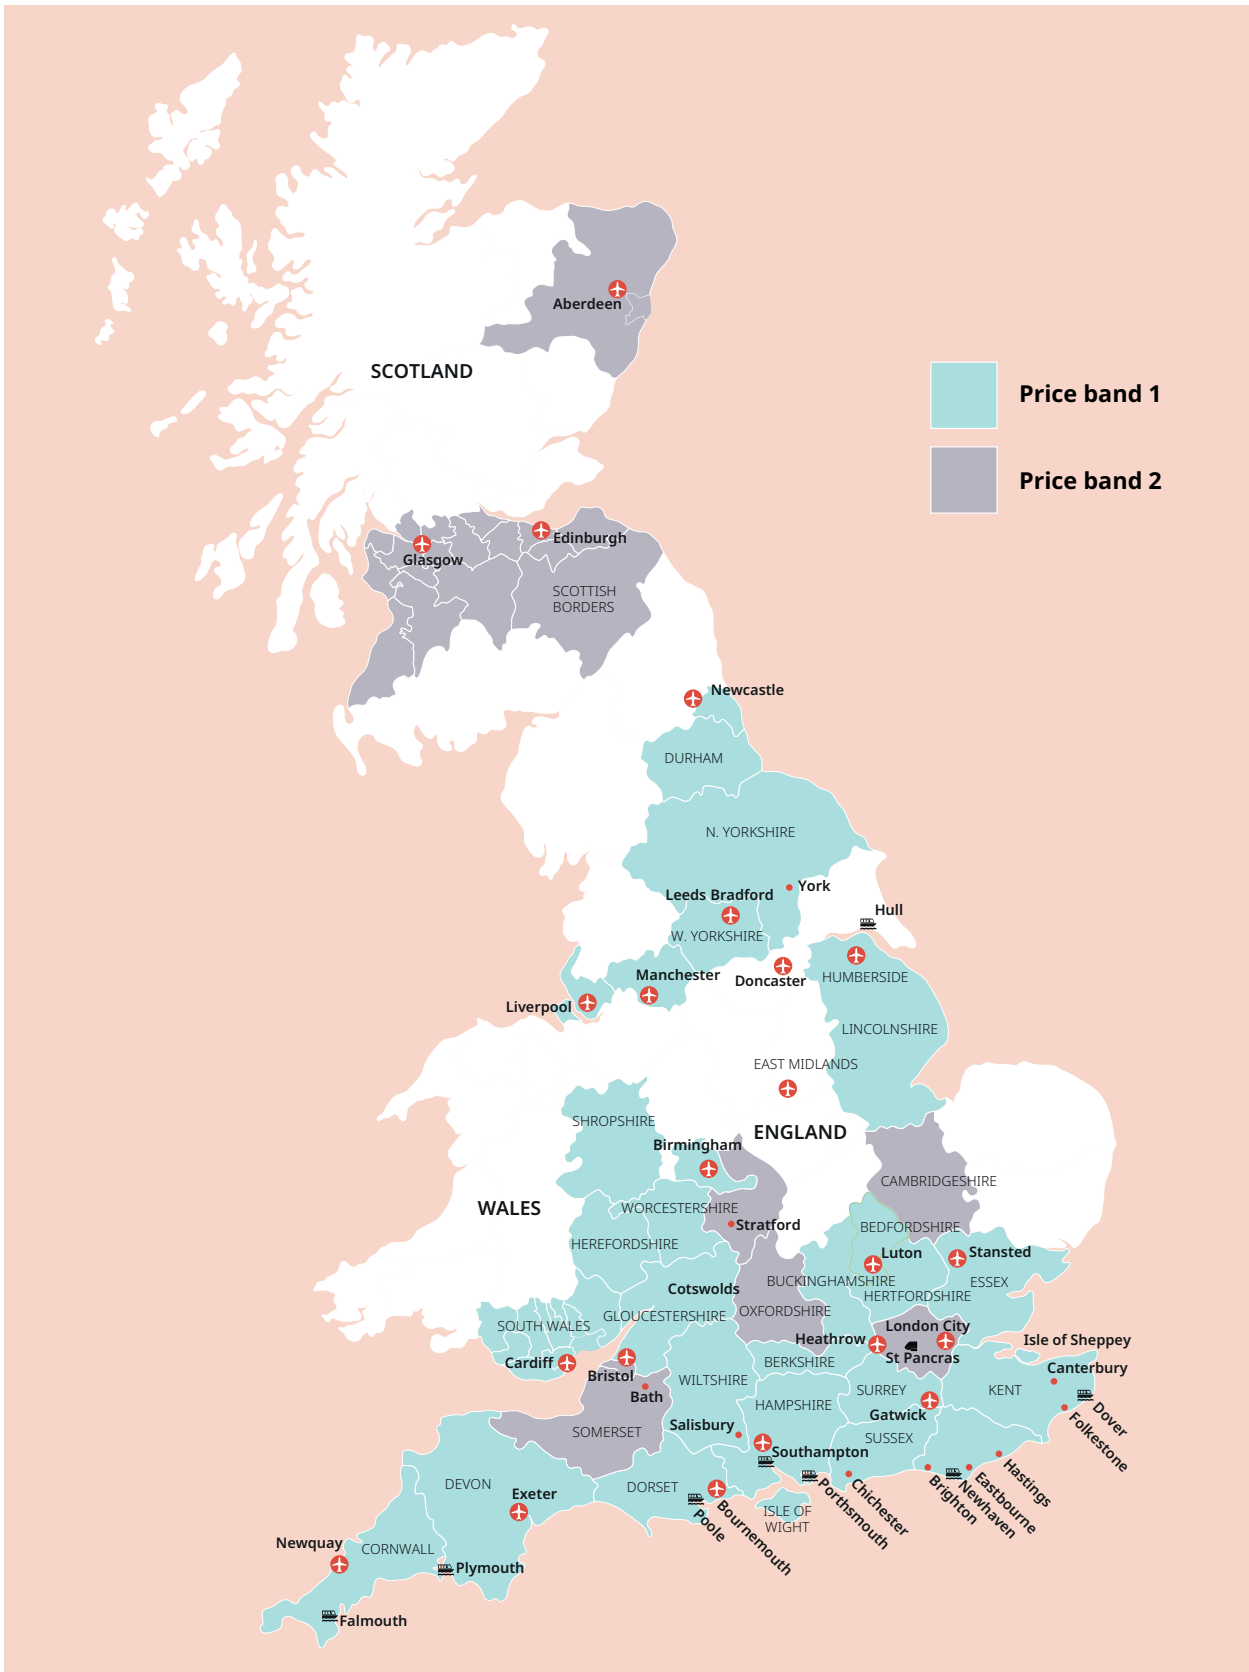

Countries

20 languages
30+ countries worldwide

UK English

UK English

Tower Bridge, London

Cornwall

Classic home tuition language programme

Price Band	15hrs lessons	20hrs lessons	25hrs lessons	30hrs lessons	Extra night full board
1	£1,030	£1,220	£1,410	£1,595	£110
2	£1,145	£1,335	£1,525	£1,710	£120