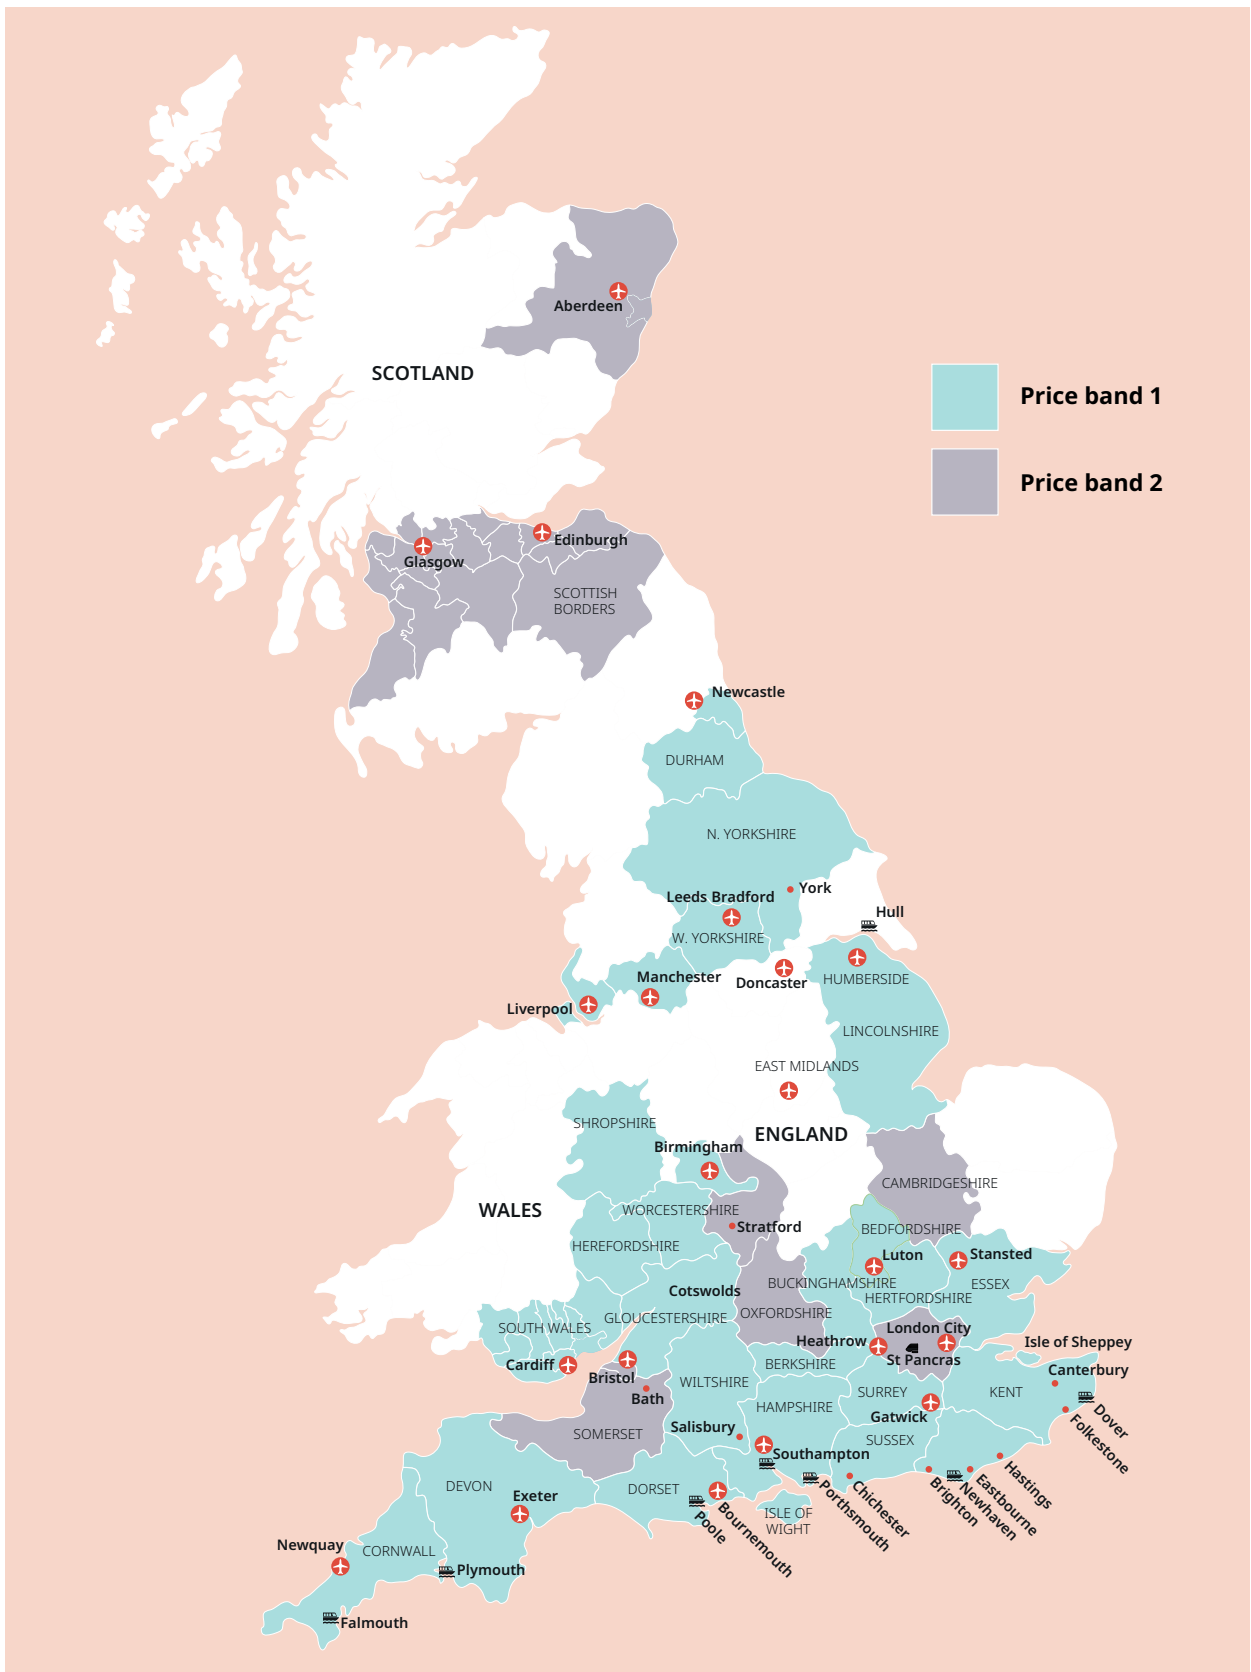

UK English

UK English

Tower Bridge, London

Cornwall

Classic home tuition language programme

Price Band	15hrs lessons	20hrs lessons	25hrs lessons	30hrs lessons	Extra night full board
1	£1,030	£1,220	£1,410	£1,595	£110
2	£1,145	£1,335	£1,525	£1,710	£120