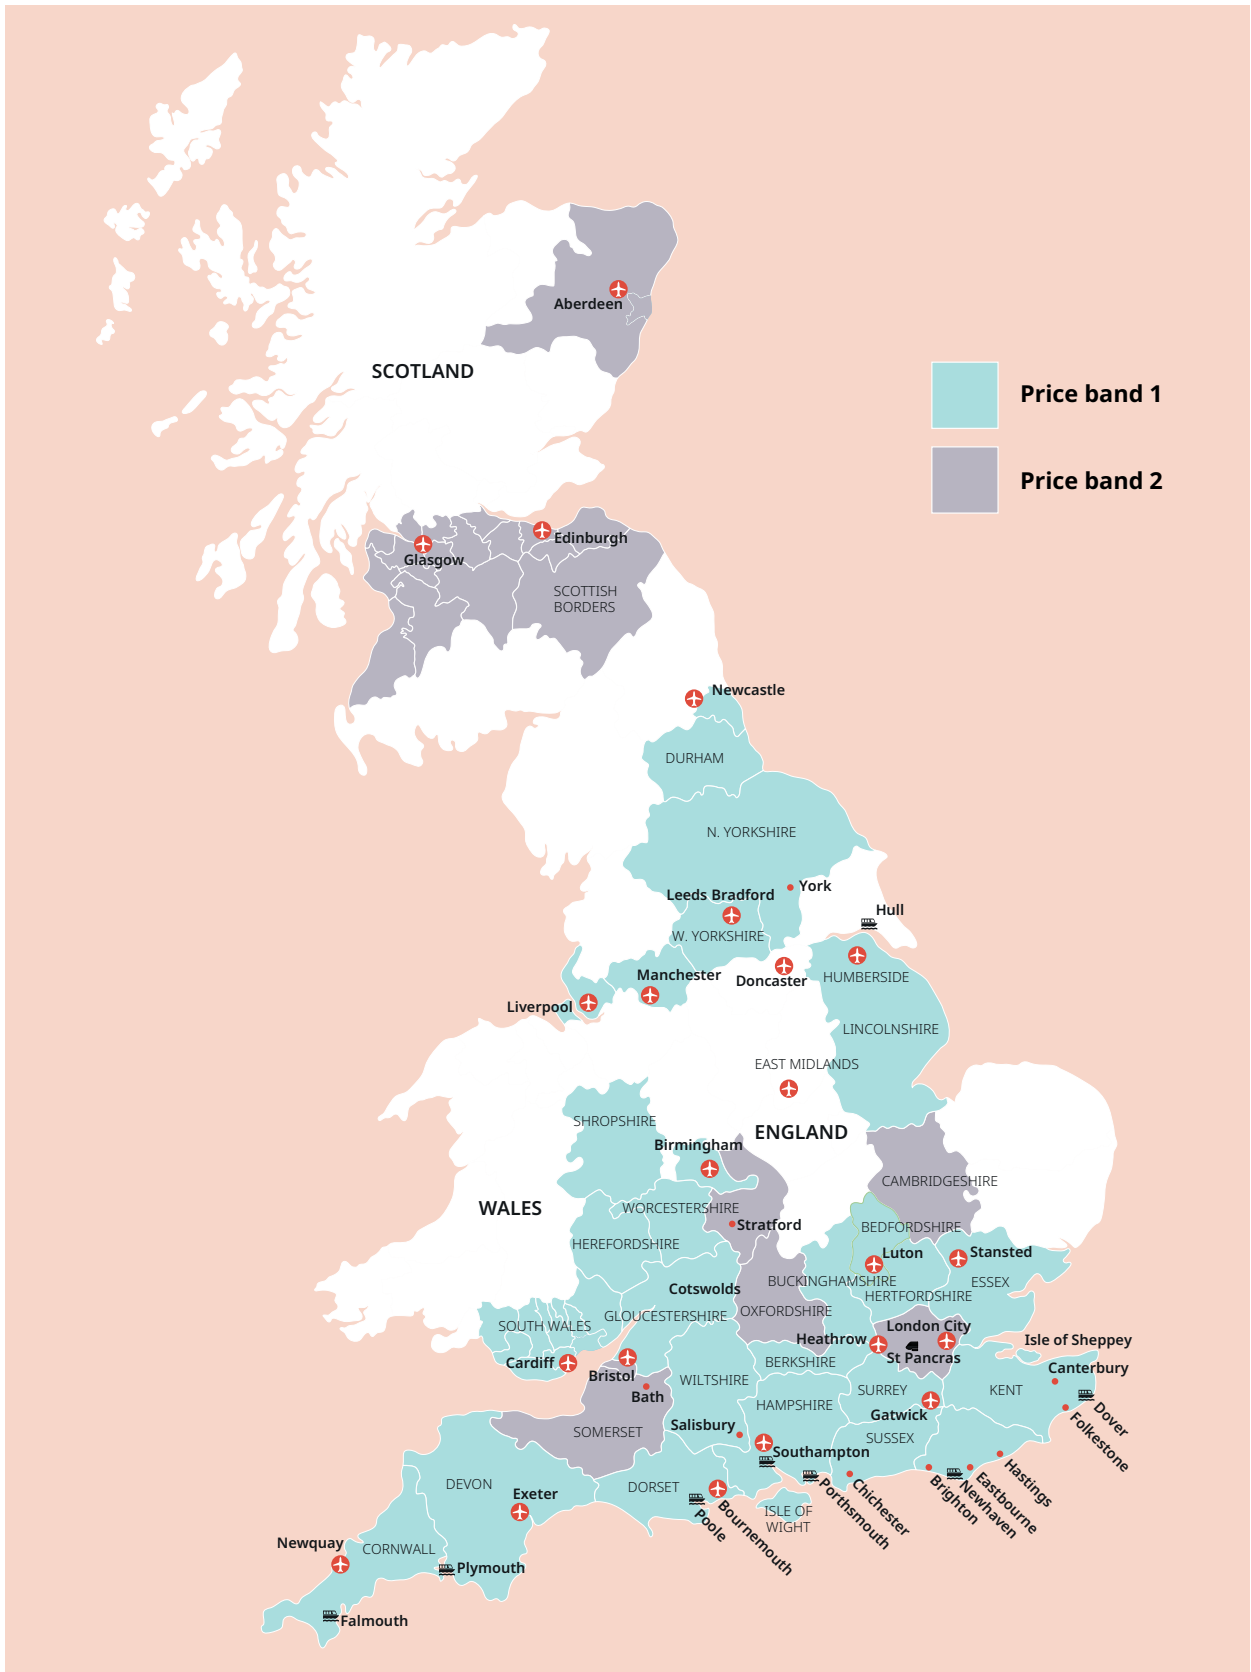

Countries

20 languages
30+ countries worldwide

UK English

UK English

Tower Bridge, London

Cornwall

Classic home tuition language programme

Price Band	15hrs lessons	20hrs lessons	25hrs lessons	30hrs lessons	Extra night full board
1	£1,030	£1,220	£1,410	£1,595	£110
2	£1,145	£1,335	£1,525	£1,710	£120