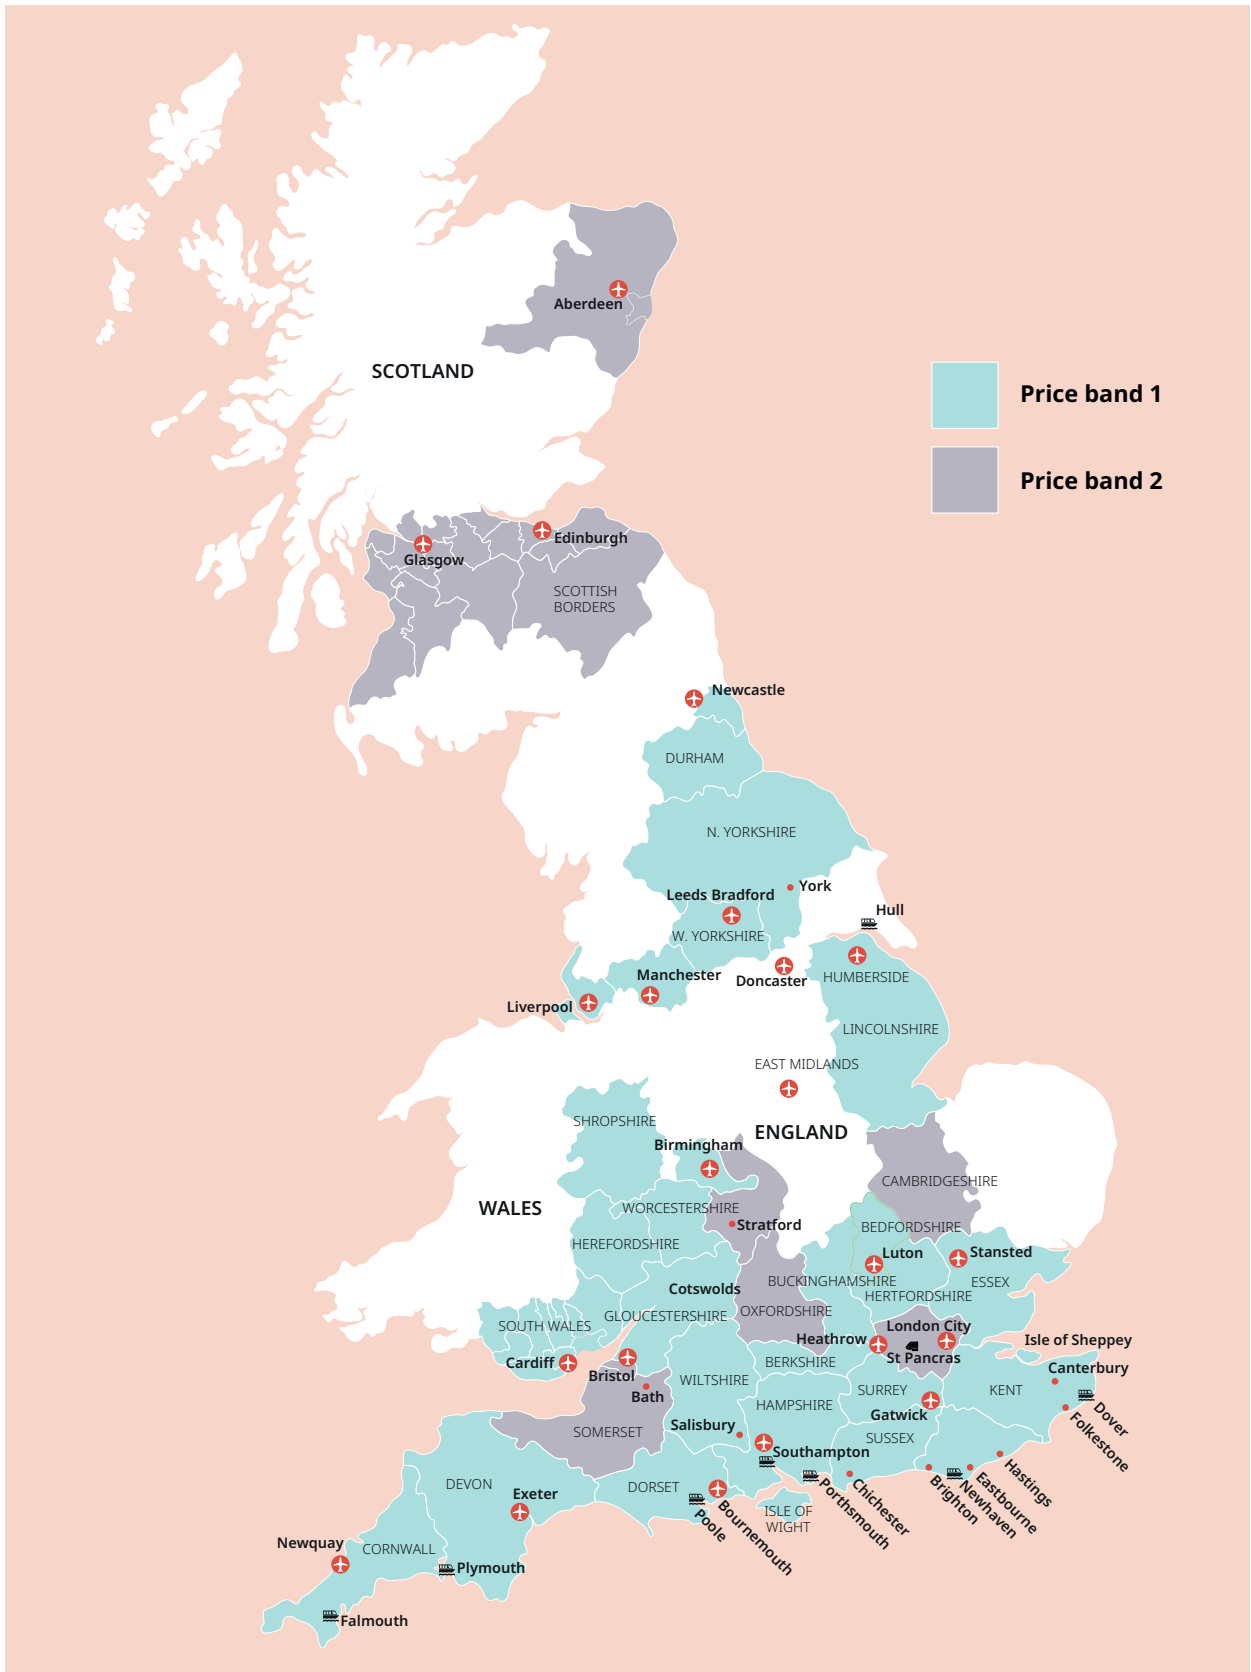

Countries

20 languages
30+ countries worldwide

UK English

UK English

Tower Bridge, London

Cornwall

Classic home tuition language programme

| Price Band | 15hrs lessons | 20hrs lessons | 25hrs lessons | 30hrs lessons | Extra night full board |
|------------|---------------|---------------|---------------|---------------|------------------------|
| 1 | £1,030 | £1,220 | £1,410 | £1,595 | £110 |
| 2 | £1,145 | £1,335 | £1,525 | £1,710 | £120 |