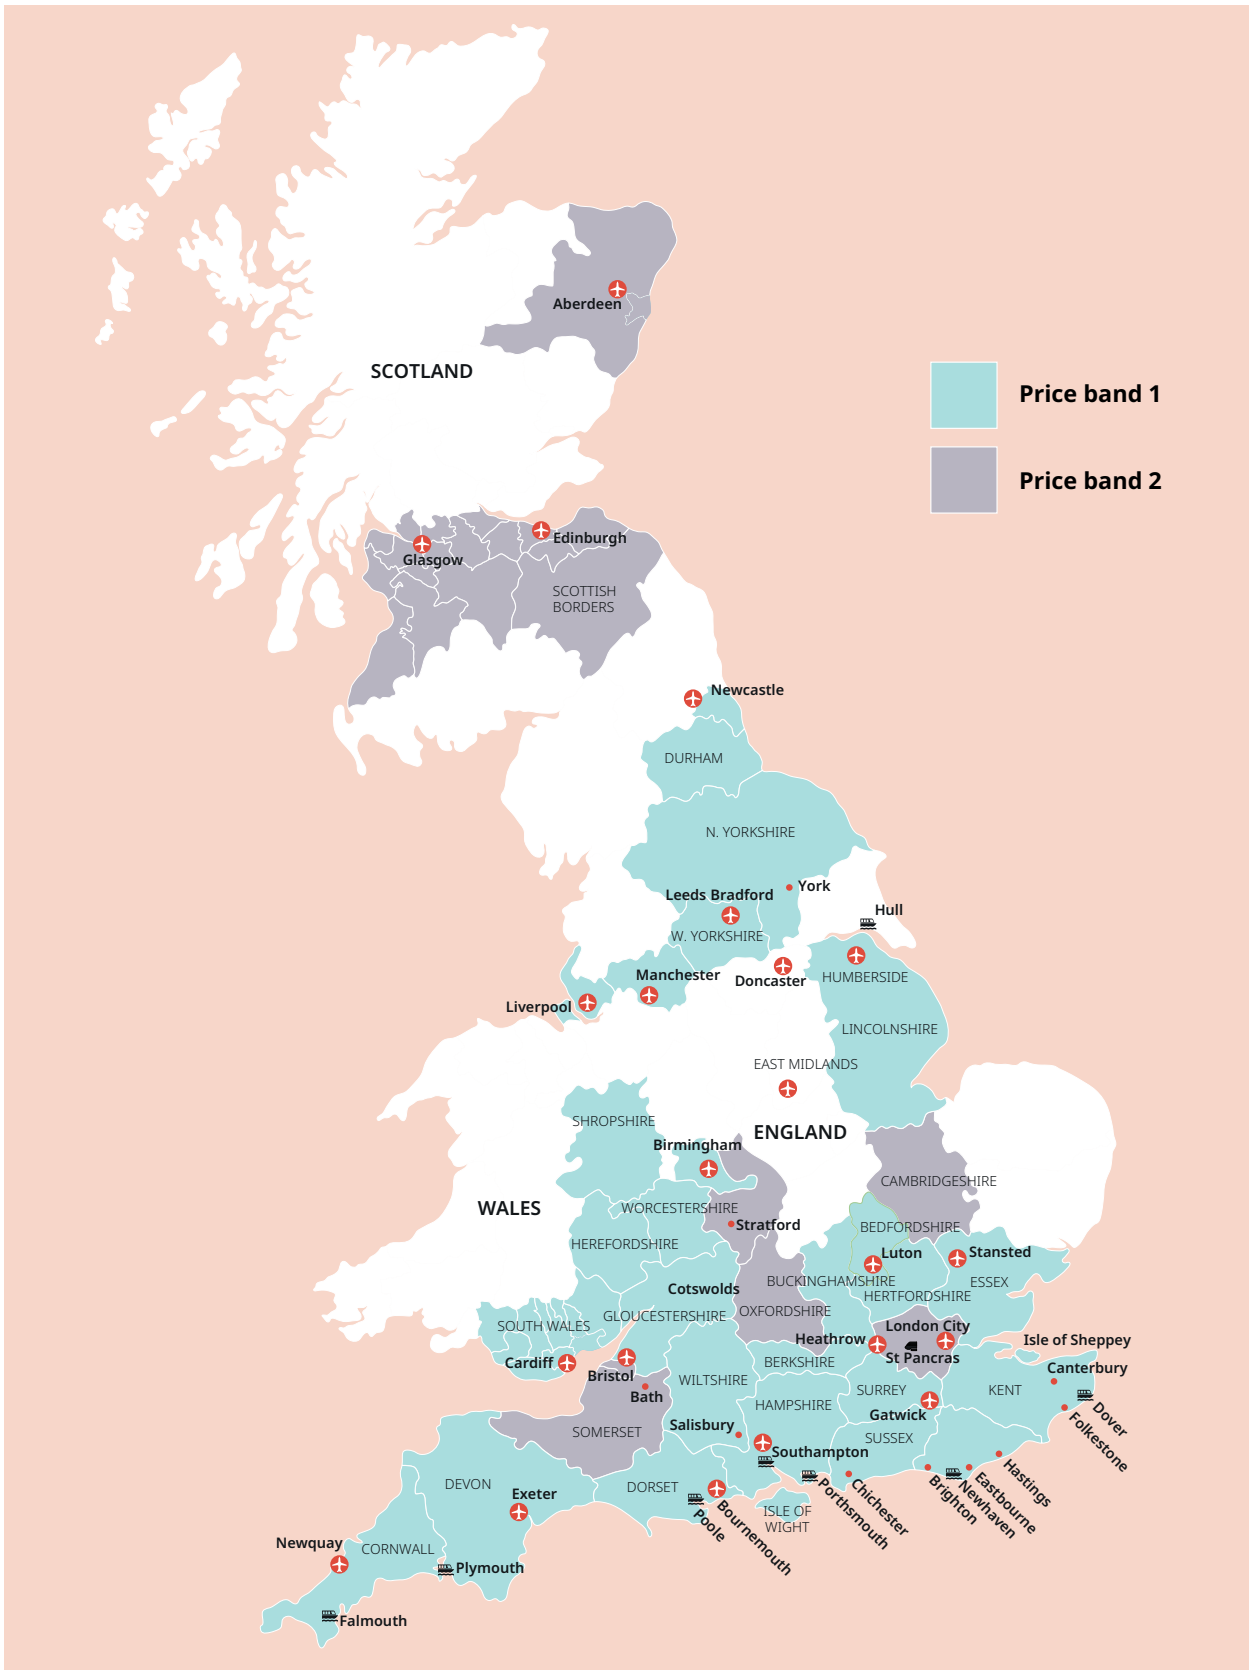

UK English

LanguageCourse^{net} Book at worldwide lowest price at: <https://www.languagecourse.net/school-study--live-in-your-teachers-home-lisbon.php3>

+1 646 503 18 10	+44 330 124 03 17	+34 93 220 38 75	+33 1-78416974	+41 225 180 700	+49 221 162 56897	+43 720116182
+31 858880253	+7 4995000466	+46 844 68 36 76	+47 219 30 570	+45 898 83 996	+39 02-94751194	+48 223 988 072
	+81 345 895 399	+52 213 958 08 76	+86 19816218990