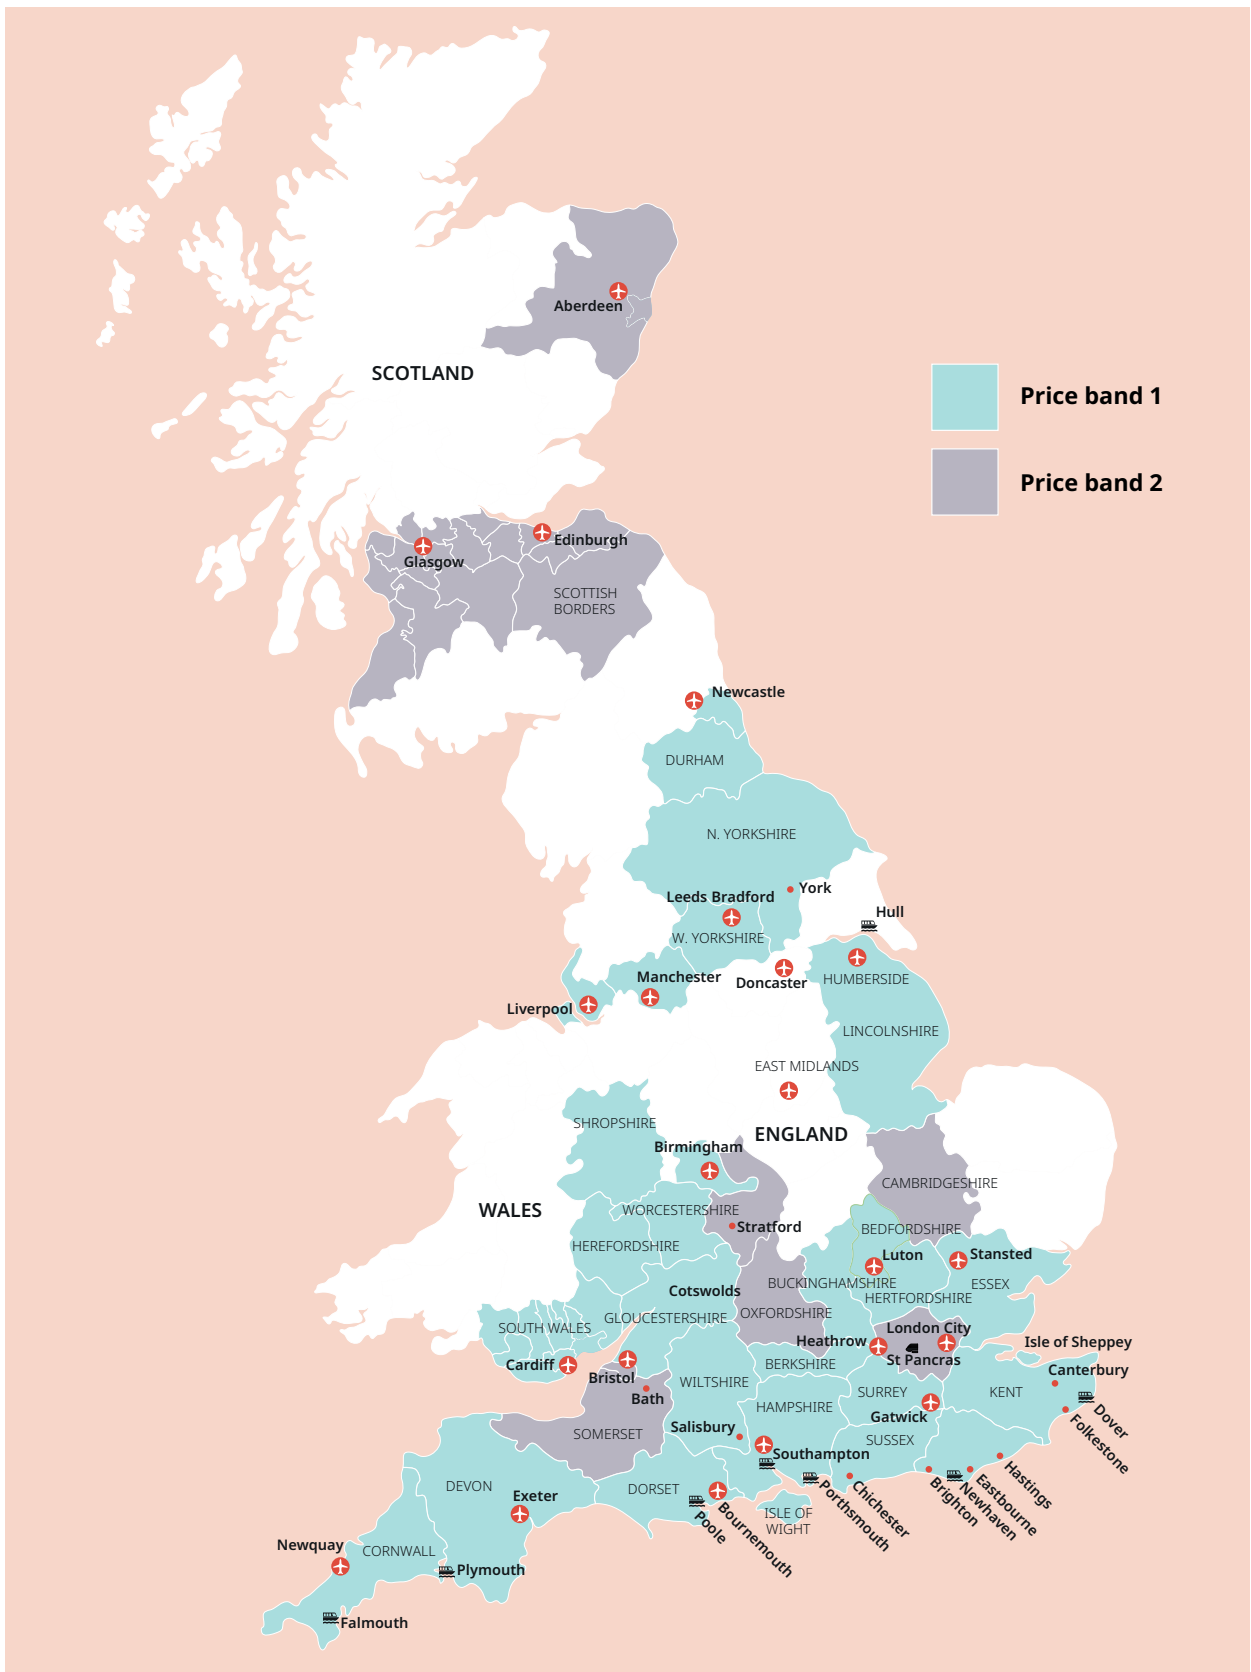

 +43 720116182
 +48 223 988 072

UK English

UK English

Tower Bridge, London

Cornwall

Classic home tuition language programme

Price Band	15hrs lessons	20hrs lessons	25hrs lessons	30hrs lessons	Extra night full board
1	£1,030	£1,220	£1,410	£1,595	£110
2	£1,145	£1,335	£1,525	£1,710	£120