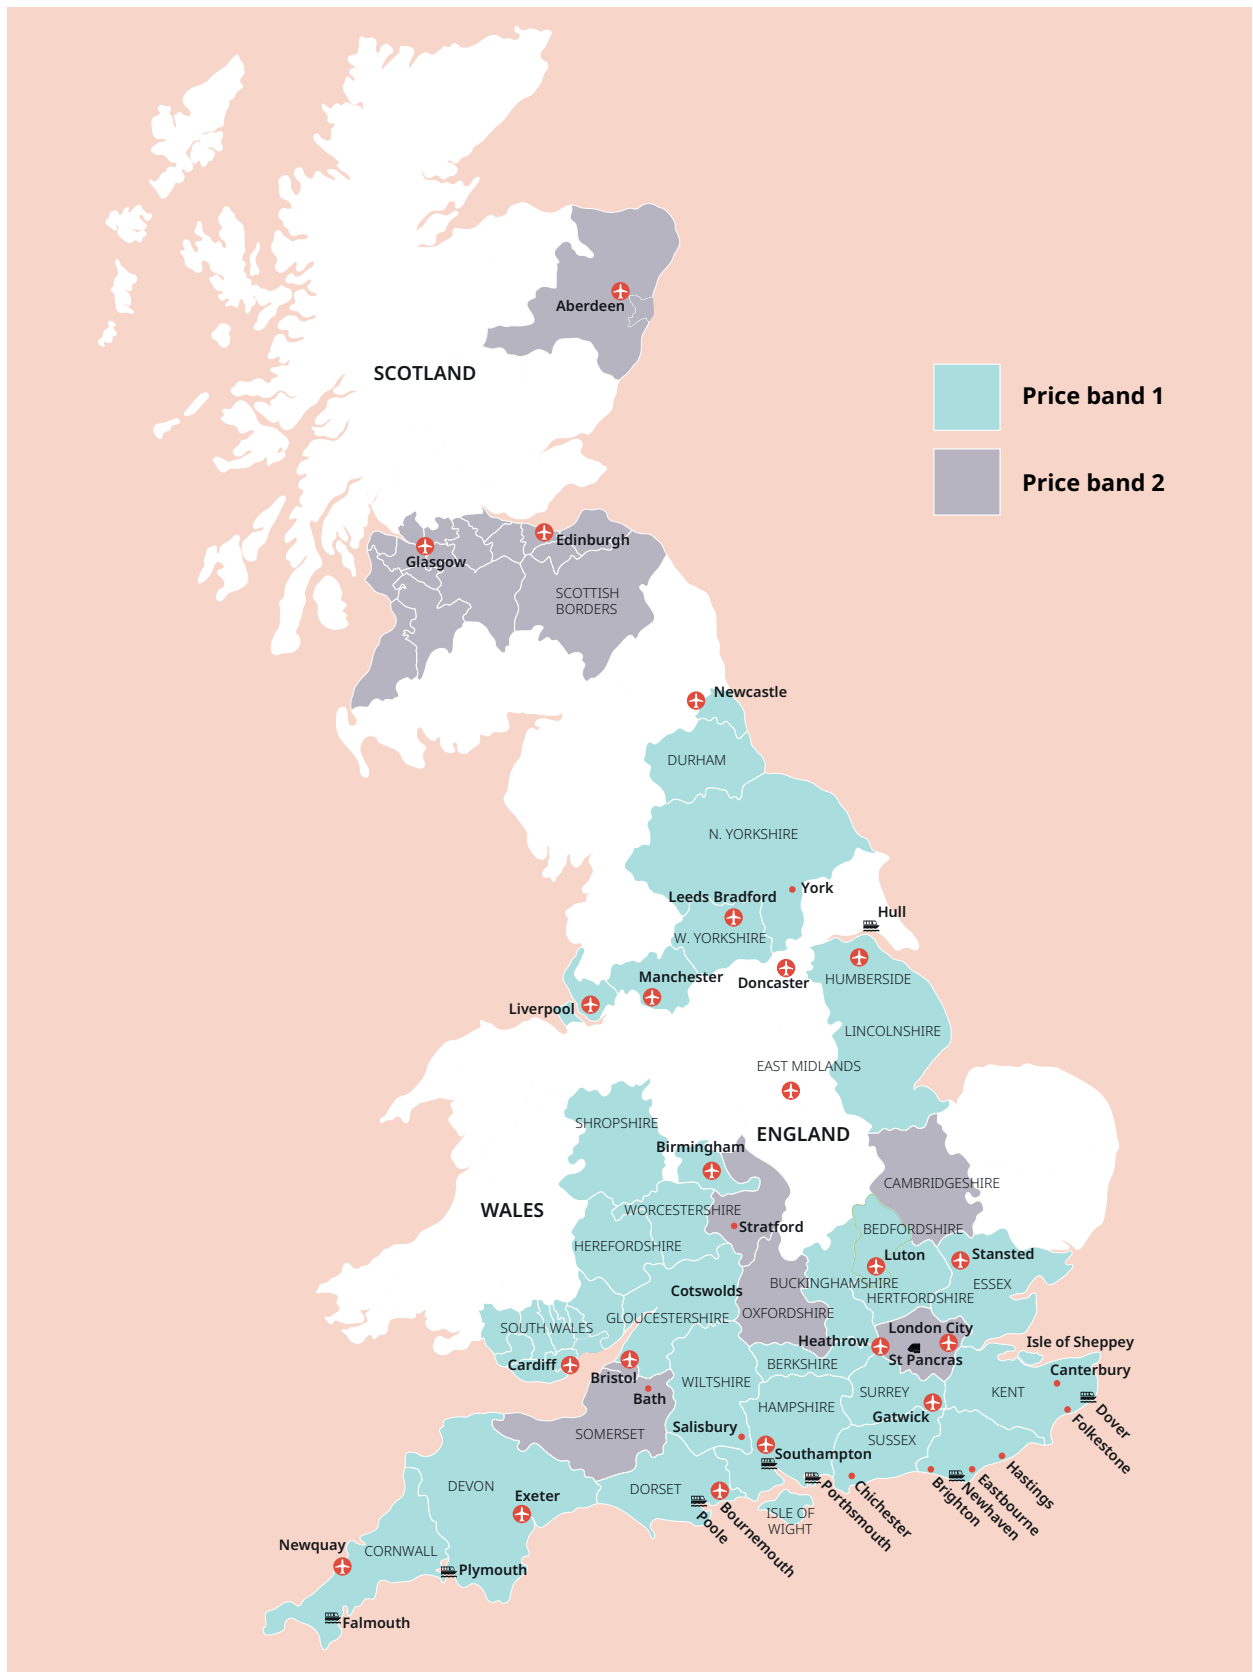

UK English

UK English

Tower Bridge, London

Cornwall

Classic home tuition language programme

Price Band	15hrs lessons	20hrs lessons	25hrs lessons	30hrs lessons	Extra night full board
1	£1,030	£1,220	£1,410	£1,595	£110
2	£1,145	£1,335	£1,525	£1,710	£120