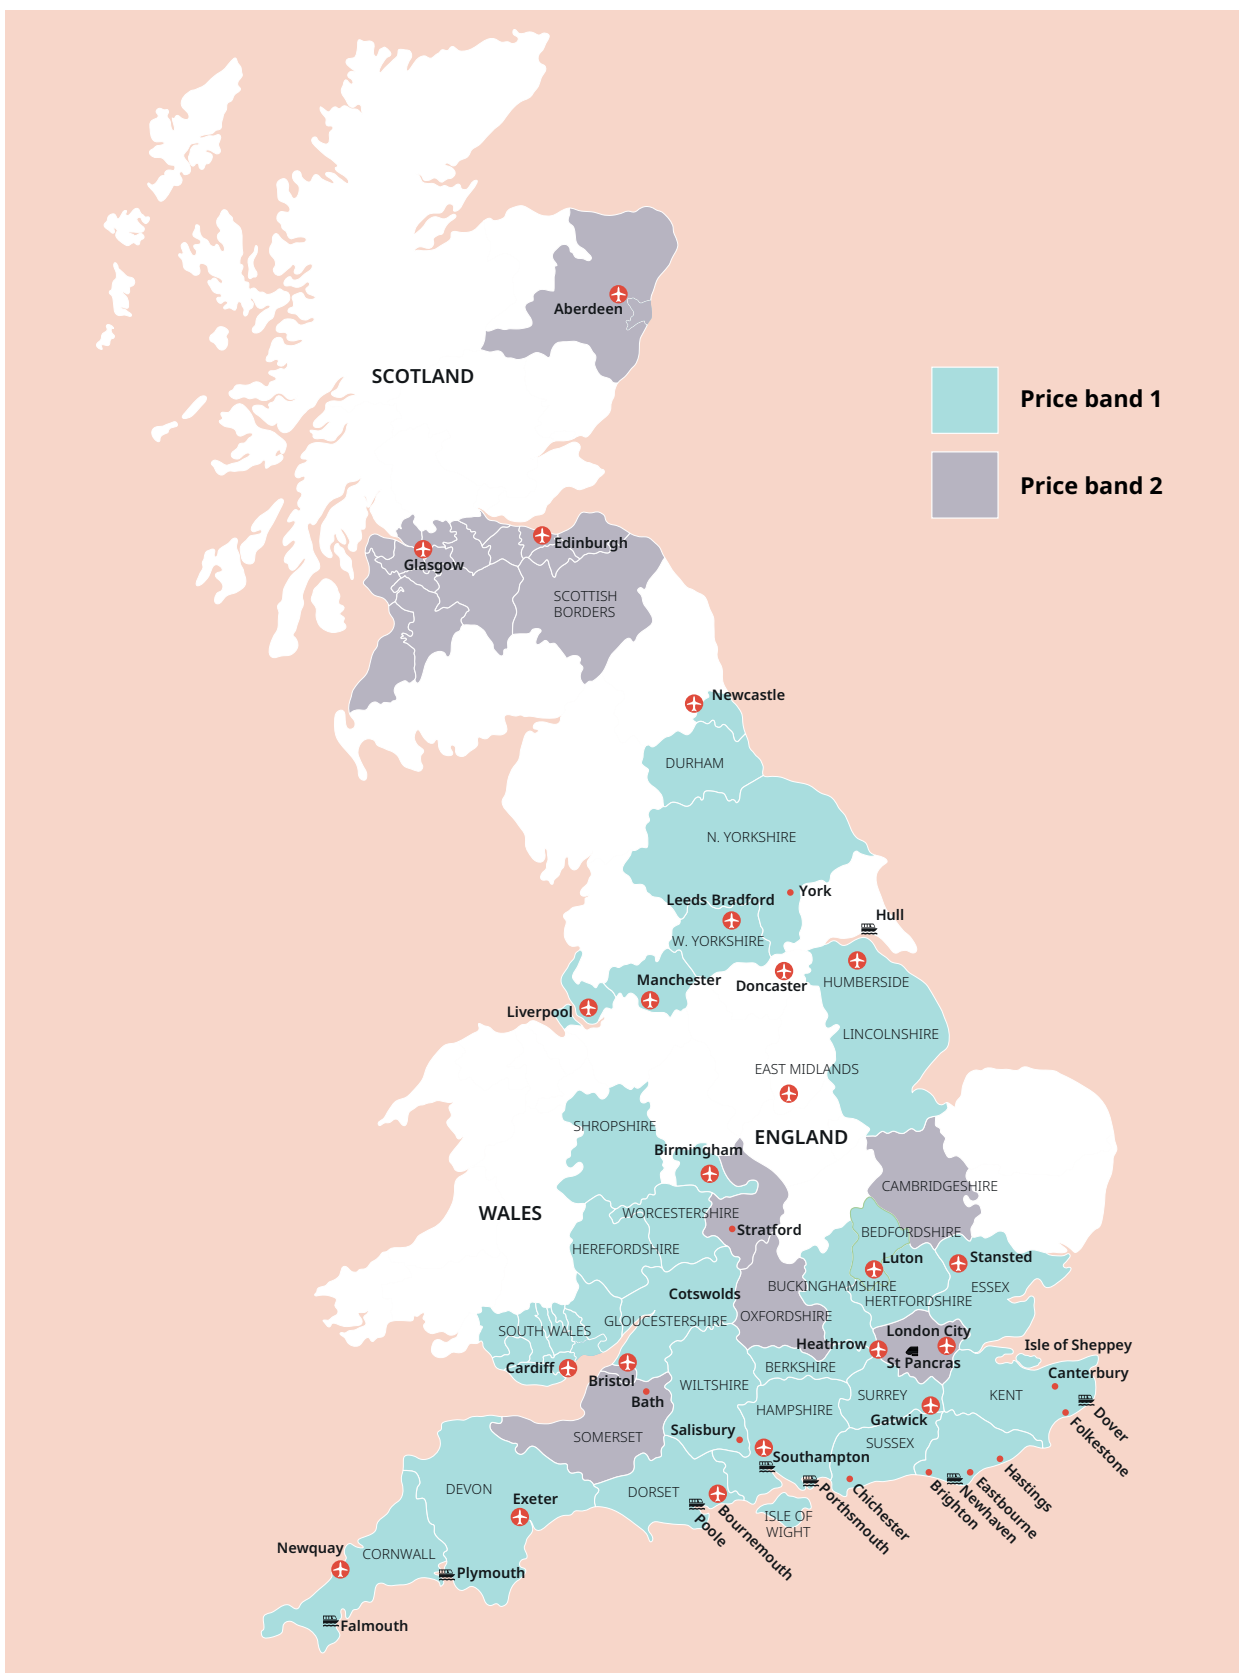

UK English

LanguageCourse^{net} Book at worldwide lowest price at: <https://www.languagecourse.net/school-study--live-in-your-teachers-home-malaga.php3>

+1 646 503 18 10	+44 330 124 03 17	+34 93 220 38 75	+33 1-78416974	+41 225 180 700	+49 221 162 56897	+43 720116182
+31 858880253	+7 4995000466	+46 844 68 36 76	+47 219 30 570	+45 898 83 996	+39 02-94751194	+48 223 988 072
	+81 345 895 399	+52 213 958 08 76	+86 19816218990